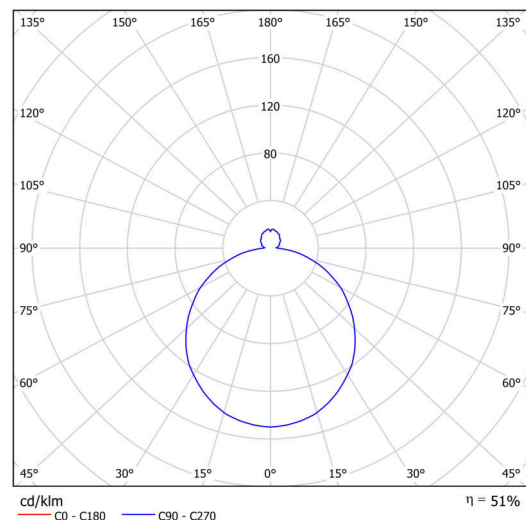

ERIS CV3

Product code: ERI67647

Type: LED-1L16E500KV88/413C HF CORR 4K#

Short description of the luminaire: White semi-recessed LED light with CORRIDOR function with TRIPLEX OPAL glass shade with black decorative stripe.

Technical

Types of luminaires	Corridor
Mounting type	semi-recessed
Base material	steel
Shade material	three-layer glass TRIPLEX OPAL
Base color	white Ral9003
Shade color	white - black
Holding the shade	folding system
Mounting location	ceiling/wall
Width	445 mm
Length	445 mm
Height	110 mm
Diameter	ø 445 mm
mounting holes (diameter)	none
Installation wire (diameter)	2xØ16mm
Energy Class	D
Impact strength	IK01
Operating temperature	from -20°C to +30°C

Electric

Power consumption	24 W
Ingress Protection	IP44
Socket	LED modul
Sensor	HF
terminal block	snap terminal block
Automatic circuit breaker type B10A	18 pcs
Automatic circuit breaker type B16A	28 pcs
Automatic circuit breaker type C10A	30 pcs
Automatic circuit breaker type C16A	46 pcs

Luminous

Lum. flux of luminaire	1960 lm
Lum. flux of light source	3910 lm
Luminaire efficacy	81 lm/W
Temperature	4000 K
Rated life time LED L80/B10	100000 hours
CRI	Ra80
MacAdam	3
Blue light hazard	Risk group 0

Eulum data for calculation programs are available at