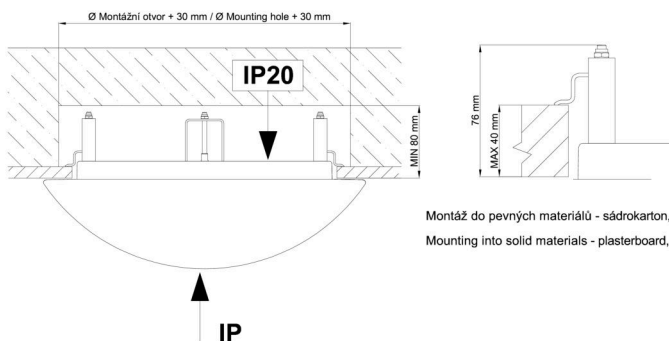

## Technical

Types of luminaires	Corridor
Mounting type	semi-recessed
Base material	steel
Shade material	three-layer glass TRIPLEX OPAL
Base color	white Ral9003
Shade color	white - black
Holding the shade	folding system
Mounting location	ceiling/wall
Width	445 mm
Length	445 mm
Height	110 mm
Diameter	ø 445 mm
mounting holes (diameter)	none
Installation wire (diameter)	2xØ16mm
Energy Class	D
Impact strength	IK01
Operating temperature	from -20°C to +30°C

Eulum data for calculation programs are available at

Logistic

EAN	8591728119522
Weight NTTO	5.9 Kg
Weight BTTO	6.4 Kg
Number of cartons	1 pcs
Package volume	0.049 m <sup>3</sup>
Package 1 width	0.454 m
Package 1 length	0.454 m
Package 1 height	0.24 m
Warranty*	60 months

\*The warranty for the batteries is valid for 12 months from the date of purchase.

Installation dimensions:

Svítlidlo nesmí být z horní strany zakryto izolací.  
Luminaire must not be covered with insulating matting.

Rozměry dutiny pro vestavné svítidlo [mm]:  
Dimensions of cavity for recessed luminaire [mm]: