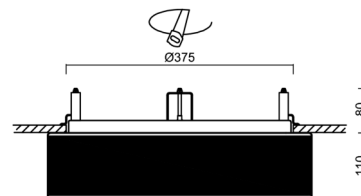

ERIS CV3

Product code: ERI67647

Type: LED-1L16E500KV88/413C HF CORR 4K#

Short description of the luminaire: White semi-recessed LED light with CORRIDOR function with TRIPLEX OPAL glass shade with black decorative stripe.

Technical

Types of luminaires	Corridor
Mounting type	semi-recessed
Base material	steel
Shade material	three-layer glass TRIPLEX OPAL
Base color	white Ral9003
Shade color	white - black
Holding the shade	folding system
Mounting location	ceiling/wall
Width	445 mm
Length	445 mm
Height	110 mm
Diameter	ø 445 mm
mounting holes (diameter)	none
Installation wire (diameter)	2xØ16mm
Energy Class	D
Impact strength	IK01
Operating temperature	from -20°C to +30°C

Electric

Power consumption	24 W
Ingress Protection	IP44
Socket	LED modul
Sensor	HF
terminal block	snap terminal block
Automatic circuit breaker type B10A	18 pcs
Automatic circuit breaker type B16A	28 pcs
Automatic circuit breaker type C10A	30 pcs
Automatic circuit breaker type C16A	46 pcs

Luminous

Lum. flux of luminaire	1960 lm
Lum. flux of light source	3910 lm
Luminaire efficacy	81 lm/W
Temperature	4000 K
Rated life time LED L80/B10	100000 hours
CRI	Ra80
MacAdam	3
Blue light hazard	Risk group 0

Eulum data for calculation programs are available at