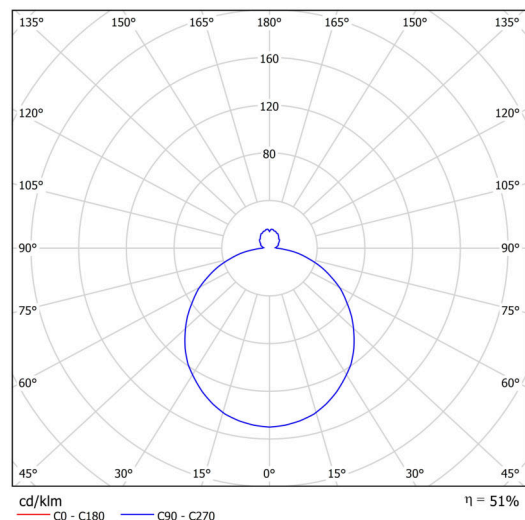

ERIS CV3

Product code: ERI67646

Type: LED-1L16E500KV88/413C DALI 4K#

Short description of the luminaire: White semi-recessed LED light DALI with TRIPLEX OPAL glass shade with black decorative stripe.

Technical

Types of luminaires	Dimmable
Mounting type	semi-recessed
Base material	steel
Shade material	three-layer glass TRIPLEX OPAL
Base color	white Ral9003
Shade color	white - black
Holding the shade	folding system
Mounting location	ceiling/wall
Width	445 mm
Length	445 mm
Height	110 mm
Diameter	ø 445 mm
mounting holes (diameter)	none
Installation wire (diameter)	2xØ16mm
Energy Class	D
Impact strength	IK01
Operating temperature	from -20°C to +30°C

Electric

Power consumption	24 W
Ingress Protection	IP44
Socket	LED modul
terminal block	snap terminal block
Automatic circuit breaker type B10A	18 pcs
Automatic circuit breaker type B16A	28 pcs
Automatic circuit breaker type C10A	30 pcs
Automatic circuit breaker type C16A	46 pcs

Luminous

Lum. flux of luminaire	1960 lm
Lum. flux of light source	3910 lm
Luminaire efficacy	81 lm/W
Temperature	4000 K
Rated life time LED L80/B10	100000 hours
CRI	Ra80
MacAdam	3
Blue light hazard	Risk group 0

Eulum data for calculation programs are available at www.osmont.cz.