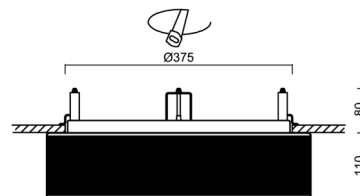

ERIS CV3

Product code: ERI67646

Type: LED-1L16E500KV88/413C DALI 4K#

Short description of the luminaire: White semi-recessed LED light DALI with TRIPLEX OPAL glass shade with black decorative stripe.

Technical

Types of luminaires	Dimmable
Mounting type	semi-recessed
Base material	steel
Shade material	three-layer glass TRIPLEX OPAL
Base color	white Ral9003
Shade color	white - black
Holding the shade	folding system
Mounting location	ceiling/wall
Width	445 mm
Length	445 mm
Height	110 mm
Diameter	ø 445 mm
mounting holes (diameter)	none
Installation wire (diameter)	2xØ16mm
Energy Class	D
Impact strength	IK01
Operating temperature	from -20°C to +30°C

Electric

Power consumption	24 W
Ingress Protection	IP44
Socket	LED modul
terminal block	snap terminal block
Automatic circuit breaker type B10A	18 pcs
Automatic circuit breaker type B16A	28 pcs
Automatic circuit breaker type C10A	30 pcs
Automatic circuit breaker type C16A	46 pcs

Luminous

Lum. flux of luminaire	1960 lm
Lum. flux of light source	3910 lm
Luminaire efficacy	81 lm/W
Temperature	4000 K
Rated life time LED L80/B10	100000 hours
CRI	Ra80
MacAdam	3
Blue light hazard	Risk group 0

Eulum data for calculation programs are available at www.osmont.cz.