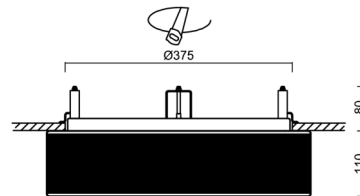

Technical

Types of luminaires	Emergency combined
Mounting type	semi-recessed
Base material	steel
Shade material	three-layer glass TRIPLEX OPAL
Base color	white Ral9003
Shade color	white - black
Holding the shade	folding system
Mounting location	ceiling/wall
Width	445 mm
Length	445 mm
Height	110 mm
Diameter	ø 445 mm
mounting holes (diameter)	none
Installation wire (diameter)	2xØ16mm
Energy Class	D
Impact strength	IK01
Operating temperature	from 0°C to +30°C