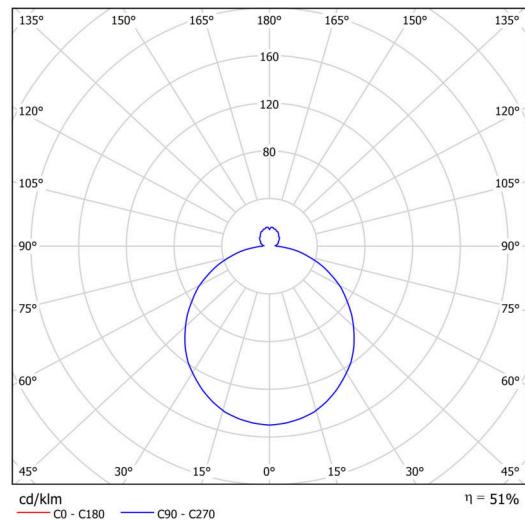

Luminous

Lum. flux of luminaire	2530 lm
Lum. flux of light source	5050 lm
Lum. flux of light source in emergency mode	150 lm
Luminaire efficacy	74 lm/W
Temperature	3000 K
Rated life time LED L80/B10	100000 hours
CRI	Ra80
MacAdam	3