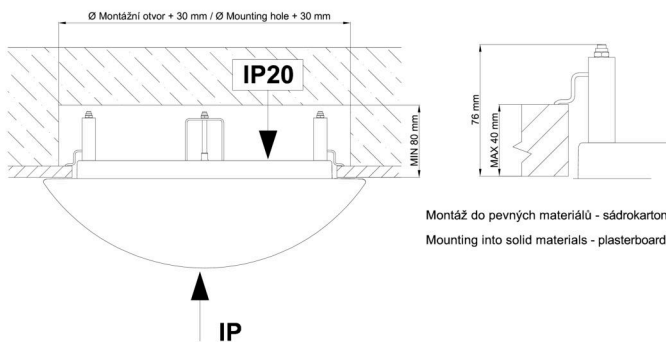

Technical

Types of luminaires	Emergency combined
Mounting type	semi-recessed
Base material	steel
Shade material	three-layer glass TRIPLEX OPAL
Base color	white Ral9003
Shade color	white - black
Holding the shade	folding system
Mounting location	ceiling/wall
Width	445 mm
Length	445 mm
Height	110 mm
Diameter	ø 445 mm
mounting holes (diameter)	none
Installation wire (diameter)	2xØ16mm
Energy Class	D
Impact strength	IK01
Operating temperature	from 0°C to +30°C

**The warranty for the batteries is valid for 12 months from the date of purchase.*

Installation dimensions:

Svítidlo nesmí být z horní strany zakryto izolací.
Luminaire must not be covered with insulating matting.

Rozměry dutiny pro vestavné svítidlo [mm]:
Dimensions of cavity for recessed luminaire [mm]:

Montáž do pevných materiálů - sádkarton, dřevo.
Mounting into solid materials - plasterboard, wood.

Additional assortment: