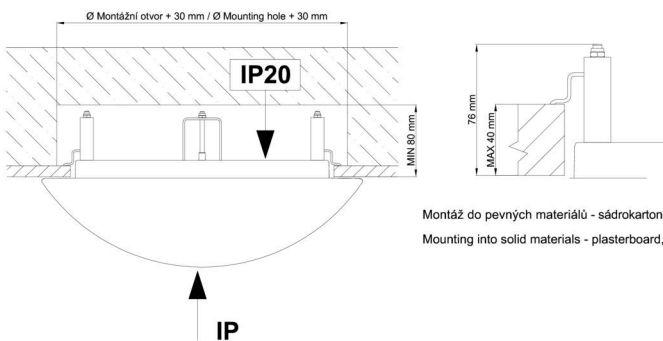

Eulum data for calculation programs are available at

Logistic

EAN	8591728119362
Weight NTTO	3.4 Kg
Weight BTTO	3.7 Kg
Number of cartons	1 pcs
Package volume	0.034 m ³
Package 1 width	0.382 m
Package 1 length	0.382 m
Package 1 height	0.234 m
Warranty*	60 months

*The warranty for the batteries is valid for 12 months from the date of purchase.

Installation dimensions:

Svítlidlo nesmí být z horní strany zakryto izolací.
Luminaire must not be covered with insulating matting.

Rozměry dutiny pro vestavné svítidlo [mm]:
Dimensions of cavity for recessed luminaire [mm]:

Montáž do pevných materiálů - sádkarton, dřevo.
Mounting into solid materials - plasterboard, wood.

Additional assortment: