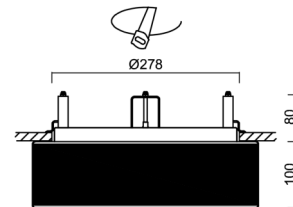

Technical

Types of luminaires	Corridor
Mounting type	semi-recessed
Base material	steel
Shade material	three-layer glass TRIPLEX OPAL
Base color	white Ral9003
Shade color	white - black
Holding the shade	folding system
Mounting location	ceiling/wall
Width	340 mm
Length	340 mm
Height	100 mm
Diameter	ø 340 mm
mounting holes (diameter)	none
Installation wire (diameter)	2xØ16mm
Energy Class	D
Impact strength	IK01
Operating temperature	from -20°C to +30°C

Eulum data for calculation programs are available at

Logistic

EAN	8591728119362
Weight NTTO	3.4 Kg
Weight BTTO	3.7 Kg
Number of cartons	1 pcs
Package volume	0.034 m ³
Package 1 width	0.382 m
Package 1 length	0.382 m
Package 1 height	0.234 m
Warranty*	60 months