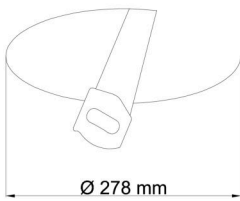

Logistic

EAN	8591728119362
Weight NTTO	3.4 Kg
Weight BTTO	3.7 Kg
Number of cartons	1 pcs
Package volume	0.034 m³
Package 1 width	0.382 m
Package 1 length	0.382 m
Package 1 height	0.234 m
Warranty*	60 months

*The warranty for the batteries is valid for 12 months from the date of purchase.

Installation dimensions: