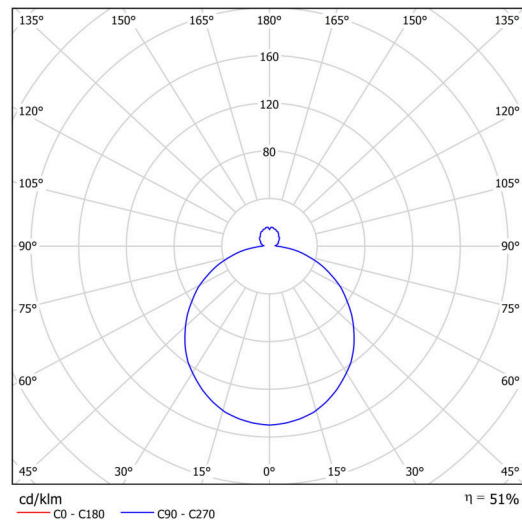

ERIS CV2

Product code: ERI67631

Type: LED-1L14E700KV64/412C HF CORR 4K#

Short description of the luminaire: White semi-recessed LED light with CORRIDOR function with TRIPLEX OPAL glass shade with black decorative stripe.

Technical

Types of luminaires	Corridor
Mounting type	semi-recessed
Base material	steel
Shade material	three-layer glass TRIPLEX OPAL
Base color	white Ral9003
Shade color	white - black
Holding the shade	folding system
Mounting location	ceiling/wall
Width	340 mm
Length	340 mm
Height	100 mm
Diameter	ø 340 mm
mounting holes (diameter)	none
Installation wire (diameter)	2xØ16mm
Energy Class	D
Impact strength	IK01
Operating temperature	from -20°C to +30°C

Electric

Power consumption	18 W
Ingress Protection	IP44
Socket	LED modul
Sensor	HF
terminal block	snap terminal block
Automatic circuit breaker type B10A	21 pcs
Automatic circuit breaker type B16A	35 pcs
Automatic circuit breaker type C10A	35 pcs
Automatic circuit breaker type C16A	58 pcs

Luminous

Lum. flux of luminaire	1410 lm
Lum. flux of light source	2810 lm
Luminaire efficacy	78 lm/W
Temperature	4000 K
Rated life time LED L80/B10	100000 hours
CRI	Ra80
MacAdam	3
Blue light hazard	Risk group 0

Eulum data for calculation programs are available at