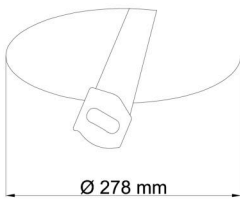

Logistic

EAN	8591728099626
Weight NTTO	3.35 Kg
Weight BTTO	3.55 Kg
Number of cartons	1 pcs
Package volume	0.034 m³
Package 1 width	0.382 m
Package 1 length	0.382 m
Package 1 height	0.234 m
Warranty*	60 months

*The warranty for the batteries is valid for 12 months from the date of purchase.

Installation dimensions: