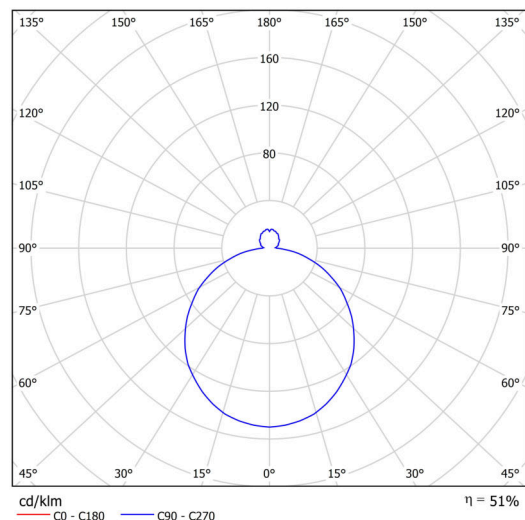

ERIS CV2

Product code: ERI67130

Type: LED-1L14E700KV64/412C DALI 3K#

Short description of the luminaire: White semi-recessed LED light DALI with TRIPLEX OPAL glass shade with black decorative stripe.

Technical

Types of luminaires	Dimmable
Mounting type	semi-recessed
Base material	steel
Shade material	three-layer glass TRIPLEX OPAL
Base color	white Ral9003
Shade color	white - black
Holding the shade	folding system
Mounting location	ceiling/wall
Width	340 mm
Length	340 mm
Height	100 mm
Diameter	ø 340 mm
mounting holes (diameter)	none
Installation wire (diameter)	2xØ16mm
Energy Class	D
Impact strength	IK01
Operating temperature	from -20°C to +30°C

Electric

Power consumption	18 W
Ingress Protection	IP44
Socket	LED modul
terminal block	snap terminal block
Automatic circuit breaker type B10A	31 pcs
Automatic circuit breaker type B16A	50 pcs
Automatic circuit breaker type C10A	52 pcs
Automatic circuit breaker type C16A	85 pcs

Luminous

Lum. flux of luminaire	1350 lm
Lum. flux of light source	2690 lm
Luminaire efficacy	75 lm/W
Temperature	3000 K
Rated life time LED L80/B10	100000 hours
CRI	Ra80
MacAdam	3
Blue light hazard	Risk group 0

Eulum data for calculation programs are available at www.osmont.cz.