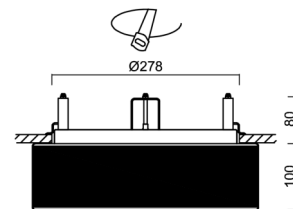

Technical

Types of luminaires	Dimmable
Mounting type	semi-recessed
Base material	steel
Shade material	three-layer glass TRIPLEX OPAL
Base color	white Ral9003
Shade color	white - black
Holding the shade	folding system
Mounting location	ceiling/wall
Width	340 mm
Length	340 mm
Height	100 mm
Diameter	ø 340 mm
mounting holes (diameter)	none
Installation wire (diameter)	2xØ16mm
Energy Class	D
Impact strength	IK01
Operating temperature	from -20°C to +30°C

Eulum data for calculation programs are available at www.osmont.cz.

Logistic

EAN	8591728099626
Weight NTTO	3.35 Kg
Weight BTTO	3.55 Kg
Number of cartons	1 pcs
Package volume	0.034 m ³
Package 1 width	0.382 m
Package 1 length	0.382 m
Package 1 height	0.234 m
Warranty*	60 months