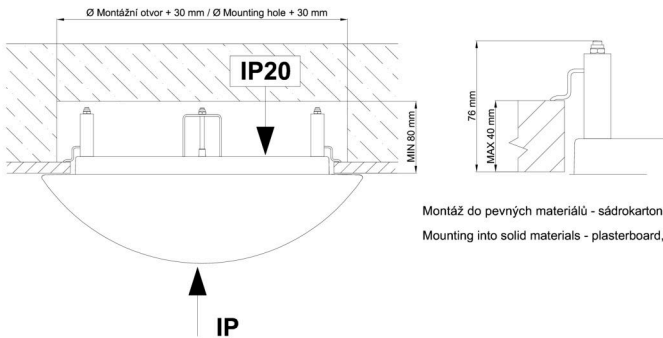

Technical

Types of luminaires	Dimmable
Mounting type	semi-recessed
Base material	steel
Shade material	three-layer glass TRIPLEX OPAL
Base color	white Ral9003
Shade color	white - black
Holding the shade	folding system
Mounting location	ceiling/wall
Width	340 mm
Length	340 mm
Height	100 mm
Diameter	ø 340 mm
mounting holes (diameter)	none
Installation wire (diameter)	2xØ16mm
Energy Class	D
Impact strength	IK01
Operating temperature	from -20°C to +30°C

Eulum data for calculation programs are available at www.osmont.cz.

Logistic

EAN	8591728099626
Weight NTTO	3.35 Kg
Weight BTTO	3.55 Kg
Number of cartons	1 pcs
Package volume	0.034 m ³
Package 1 width	0.382 m
Package 1 length	0.382 m
Package 1 height	0.234 m
Warranty*	60 months

*The warranty for the batteries is valid for 12 months from the date of purchase.

Installation dimensions:

Svítlidlo nesmí být z horní strany zakryto izolací.
Luminaire must not be covered with insulating matting.

Rozměry dutiny pro vestavné svítidlo [mm]:
Dimensions of cavity for recessed luminaire [mm]:

Montáž do pevných materiálů - sádkartón, dřevo.
Mounting into solid materials - plasterboard, wood.

Additional assortment: