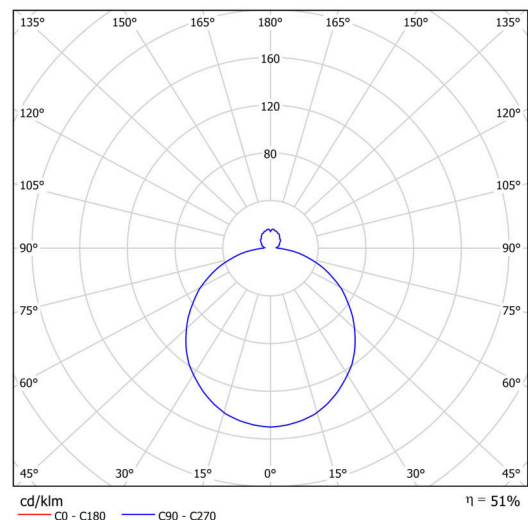

Luminous

Lum. flux of luminaire	4220 lm
Lum. flux of light source	8430 lm
Luminaire efficacy	78 lm/W
Temperature	4000 K
Rated life time LED L80/B10	100000 hours
CRI	Ra80
MacAdam	3
Blue light hazard	Risk group 0