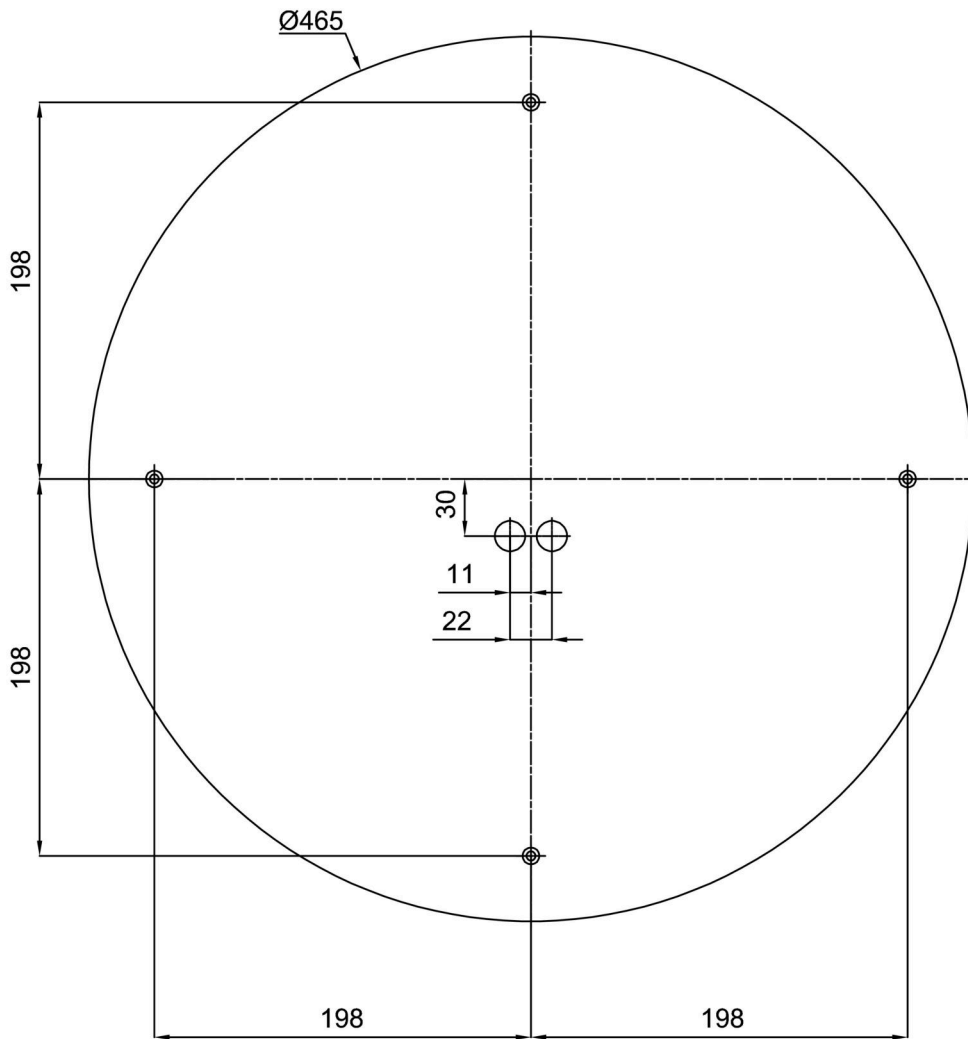

Logistic

EAN	8591728119133
Weight NTTO	6.9 Kg
Weight BTTO	7.6 Kg
Number of cartons	1 pcs
Package volume	0.049 m³
Package 1 width	0.56 m
Package 1 length	0.55 m
Package 1 height	0.16 m
Warranty*	60 months

*The warranty for the batteries is valid for 12 months from the date of purchase.

Installation dimensions: