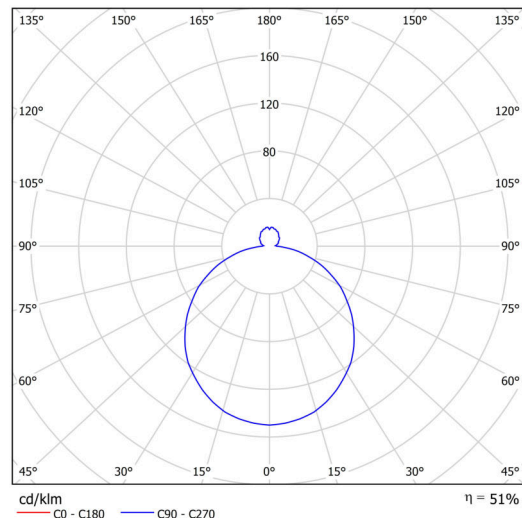

Luminous

Lum. flux of luminaire	4040 lm
Lum. flux of light source	8080 lm
Lum. flux of light source in emergency mode	200 lm
Temperature	3000 K
Rated life time LED L80/B10	100000 hours
CRI	Ra80
MacAdam	3
Blue light hazard	Risk group 0