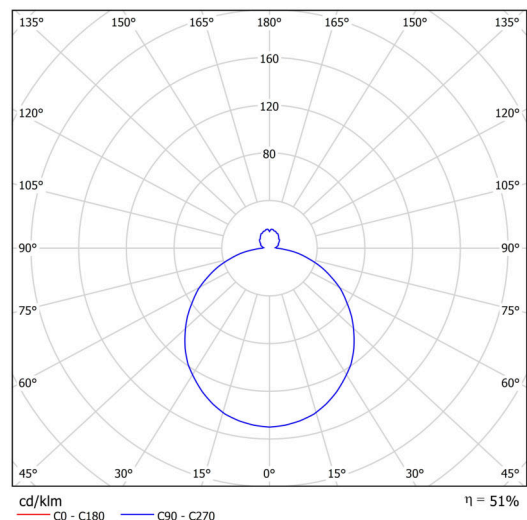

Luminous

Blue light hazard	Risk group 0

Eulum data for calculation programs are available at www.osmont.cz.