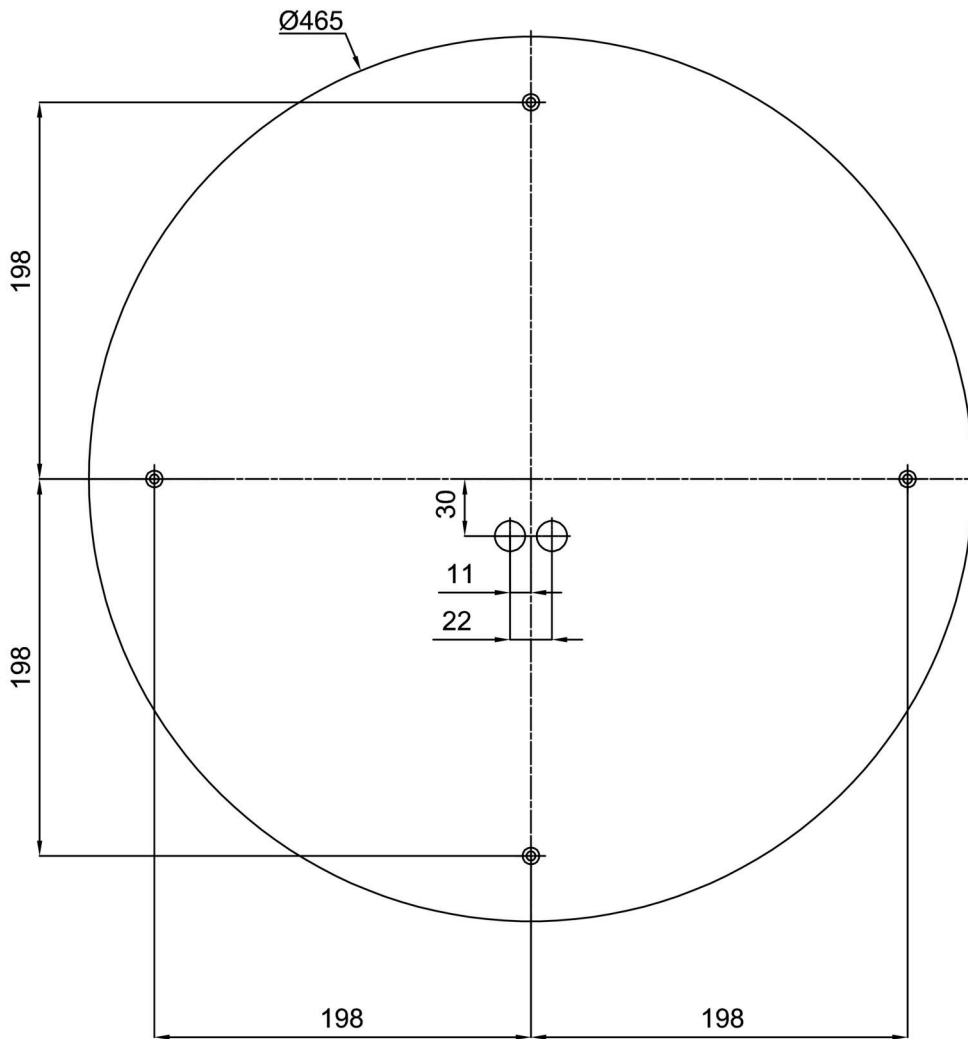

ERIS C4

IN-32K910/414C**

WWW.OSMONT.CZ

ERIS C4

Product code: ERI52143

Type: IN-32K910/414C**

Short description of the luminaire: White surface-mounted E27 light ON/OFF with TRIPLEX OPAL glass shade with black decorative stripe.

Technical

| | |
|------------------------------|--------------------------------|
| Types of luminaires | Classic on/off |
| Mounting type | surface mounted |
| Base material | steel |
| Shade material | three-layer glass TRIPLEX OPAL |
| Base color | white Ral9003 |
| Shade color | white - black |
| Holding the shade | folding system |
| Mounting location | ceiling/wall |
| Width | 540 mm |
| Length | 540 mm |
| Height | 140 mm |
| Diameter | ø 540 mm |
| mounting holes (diameter) | 4xø5mm |
| Installation wire (diameter) | 2xø16mm |
| Impact strength | IK01 |
| Operating temperature | from -20°C to +30°C |

Luminous

| | |
|-------------------|--------------|
| Blue light hazard | Risk group 0 |
|-------------------|--------------|

Eulum data for calculation programs are available at www.osmont.cz.

Logistic

| | |
|-------------------|----------------------|
| EAN | 8591728521431 |
| Weight NTTO | 5.8 Kg |
| Weight BTTO | 6.5 Kg |
| Number of cartons | 1 pcs |
| Package volume | 0.049 m ³ |
| Package 1 width | 0.56 m |
| Package 1 length | 0.55 m |
| Package 1 height | 0.16 m |
| Warranty* | 60 months |

*The warranty for the batteries is valid for 12 months from the date of purchase.

Installation dimensions:

Additional assortment:

Lampshade

| Product code | Name | Color | Description | Picture | Drawing |
|--------------|------|---------------|-------------|--|---------|
| 20133 | 414C | white - black | |  | |