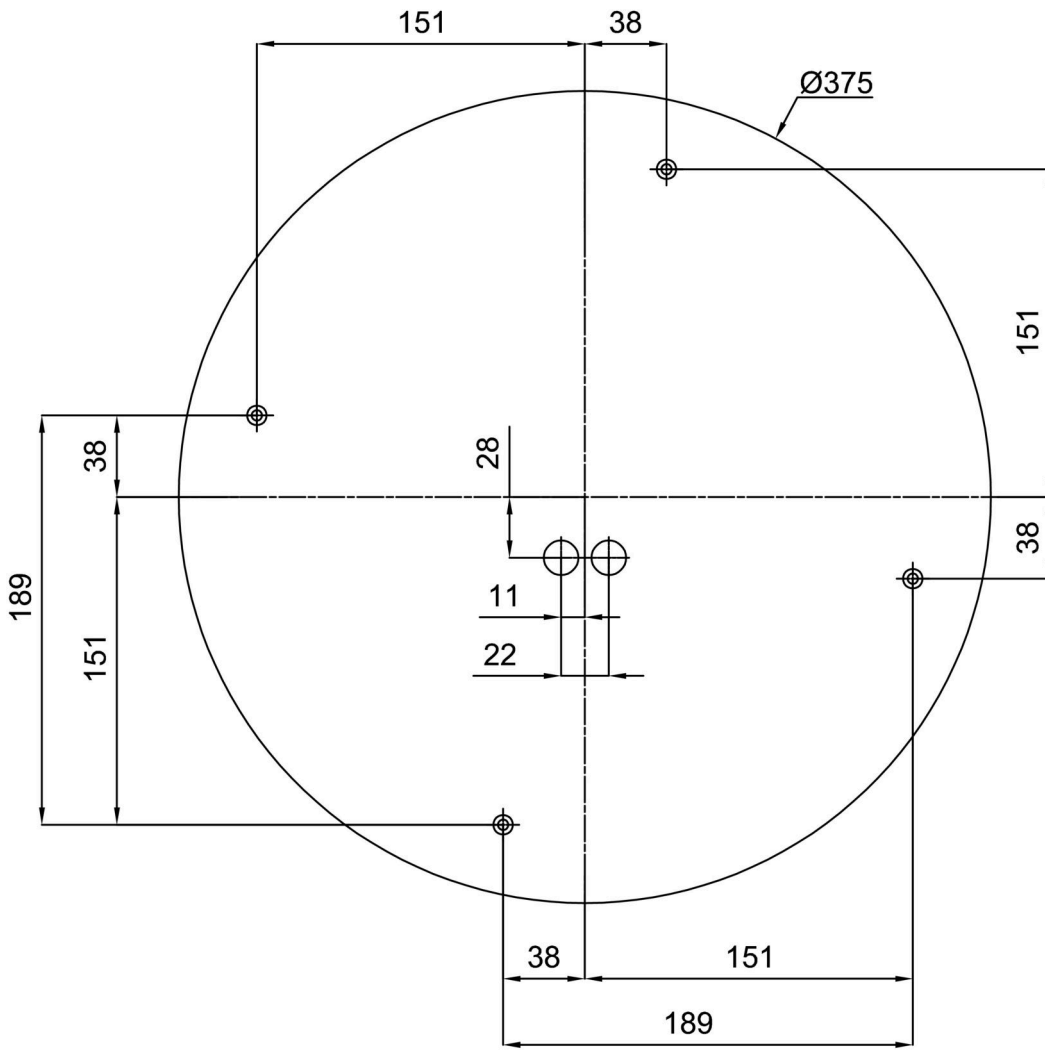

Technical

Types of luminaires	Emergency combined
Mounting type	surface mounted
Base material	steel
Shade material	three-layer glass TRIPLEX OPAL
Base color	white Ral9003
Shade color	white - black
Holding the shade	folding system
Mounting location	ceiling/wall
Width	445 mm
Length	445 mm
Height	130 mm
Diameter	ø 445 mm
mounting holes (diameter)	4xø5mm
Installation wire (diameter)	2xø16mm
Energy Class	D
Impact strength	IK01
Operating temperature	from 0°C to +30°C

**The warranty for the batteries is valid for 12 months from the date of purchase.*

Installation dimensions:

Additional assortment:

Lampshade

Product code	Name	Color	Description	Picture	Drawing
20132	413C	white - black		