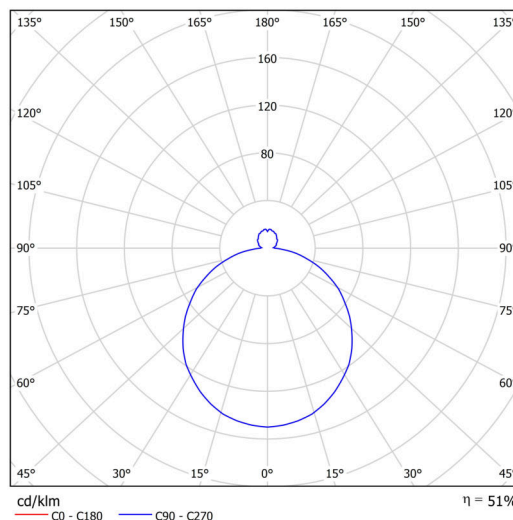

Luminous

Lum. flux of luminaire	2640 lm
Lum. flux of light source	5270 lm
Lum. flux of light source in emergency mode	150 lm
Luminaire efficacy	77 lm/W
Temperature	4000 K
Rated life time LED L80/B10	100000 hours
CRI	Ra80
MacAdam	3