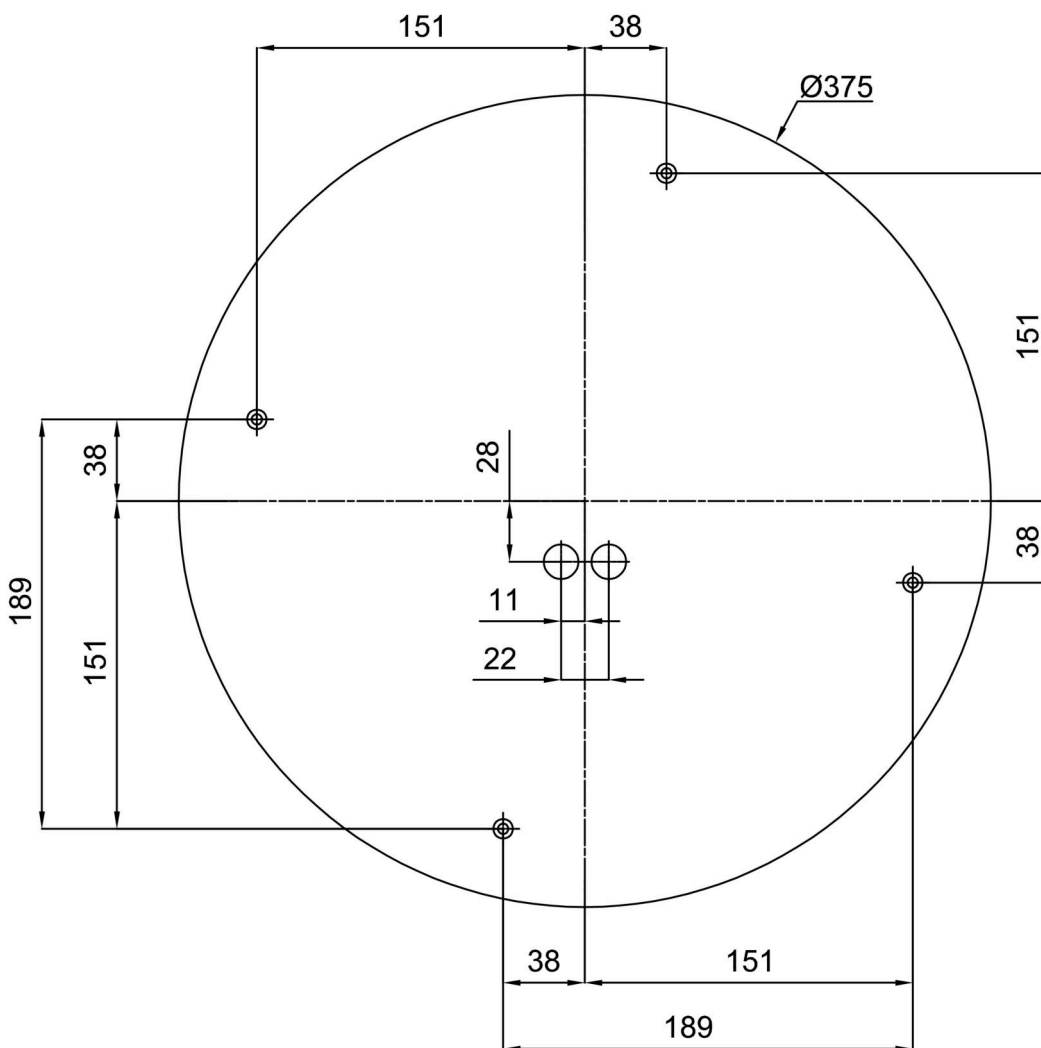

Logistic

EAN	8591728119003
Weight NTTO	5.6 Kg
Weight BTTO	6.1 Kg
Number of cartons	1 pcs
Package volume	0.033 m³
Package 1 width	0.46 m
Package 1 length	0.45 m
Package 1 height	0.16 m
Warranty*	60 months

*The warranty for the batteries is valid for 12 months from the date of purchase.

Installation dimensions: