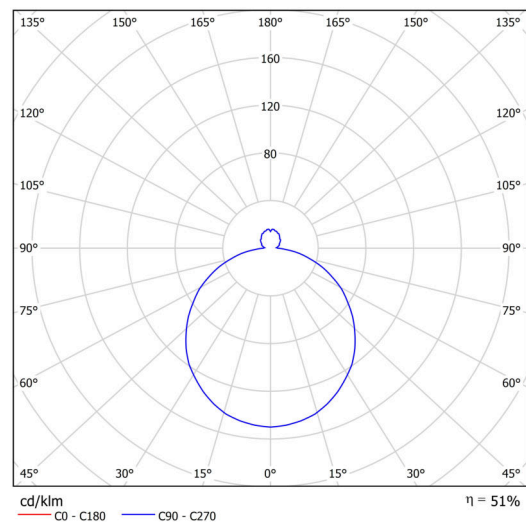

Luminous

Lum. flux of luminaire	2640 lm
Lum. flux of light source	5270 lm
Luminaire efficacy	77 lm/W
Temperature	4000 K
Rated life time LED L80/B10	100000 hours
CRI	Ra80
MacAdam	3
Blue light hazard	Risk group 0