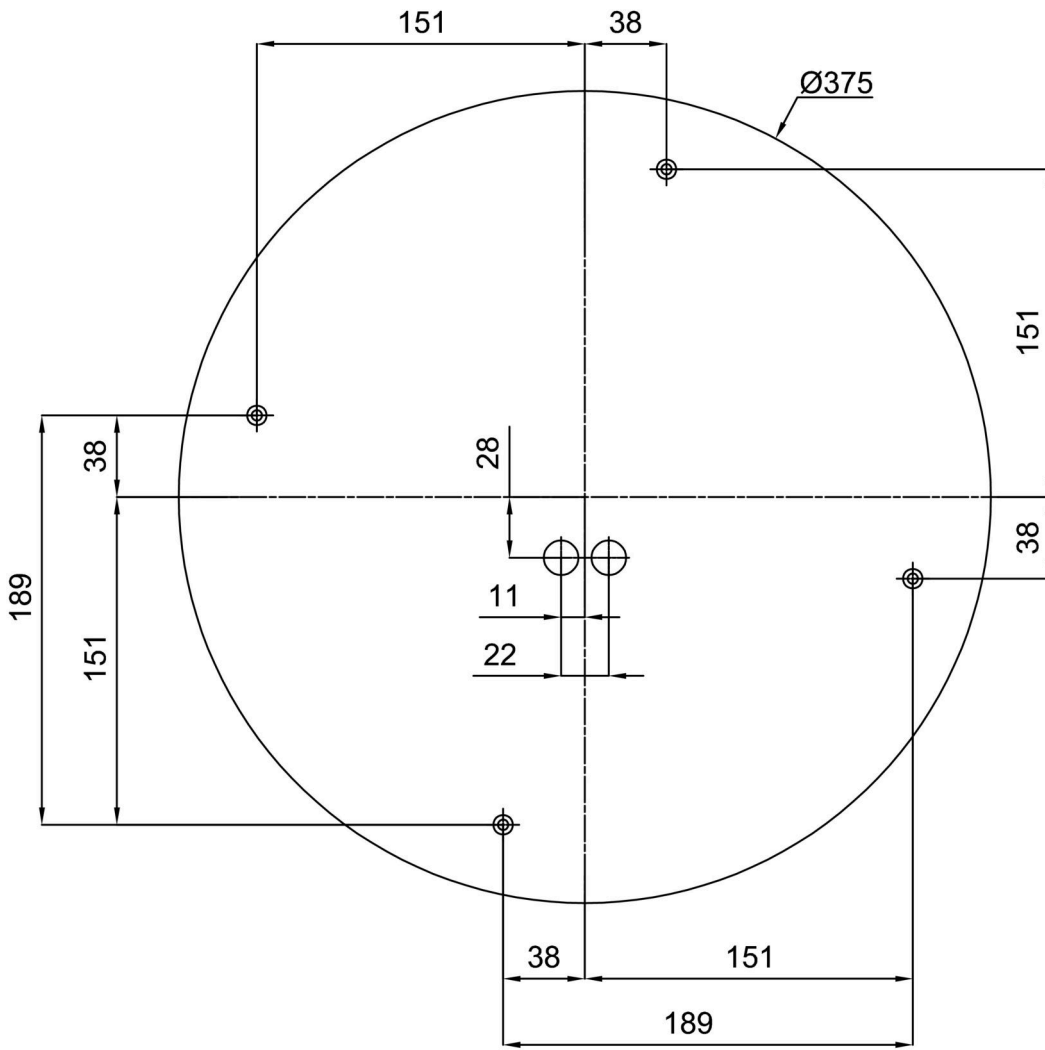

## Technical

Types of luminaires	Emergency combined
Mounting type	surface mounted
Base material	steel
Shade material	three-layer glass TRIPLEX OPAL
Base color	white Ral9003
Shade color	white - black
Holding the shade	folding system
Mounting location	ceiling/wall
Width	445 mm
Length	445 mm
Height	130 mm
Diameter	ø 445 mm
mounting holes (diameter)	4xø5mm
Installation wire (diameter)	2xø16mm
Energy Class	D
Impact strength	IK01
Operating temperature	from 0°C to +30°C

### Installation dimensions: