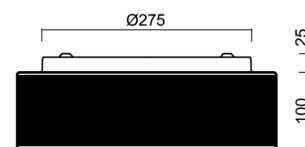

## Technical

Types of luminaires	Classic on/off
Mounting type	surface mounted
Base material	steel
Shade material	three-layer glass TRIPLEX OPAL
Base color	white Ral9003
Shade color	white - black
Holding the shade	folding system
Mounting location	ceiling/wall
Width	340 mm
Length	340 mm
Height	120 mm
Diameter	ø 340 mm
mounting holes (diameter)	4xø5mm
Installation wire (diameter)	2xø16mm
Energy Class	D
Impact strength	IK01
Operating temperature	from -20°C to +30°C