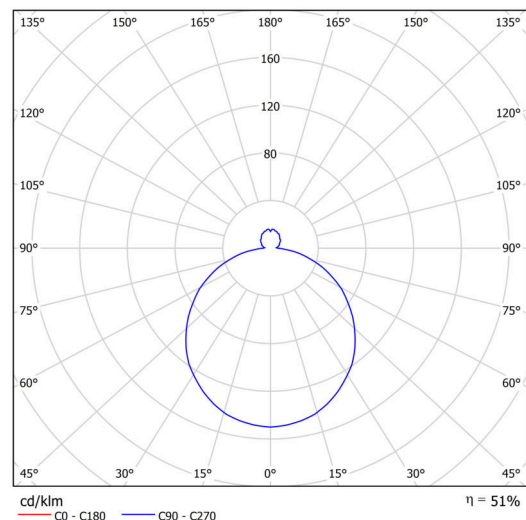

Luminous

Lum. flux of luminaire	1410 lm
Lum. flux of light source	2810 lm
Luminaire efficacy	78 lm/W
Temperature	4000 K
Rated life time LED L80/B10	100000 hours
CRI	Ra80
MacAdam	3
Blue light hazard	Risk group 0