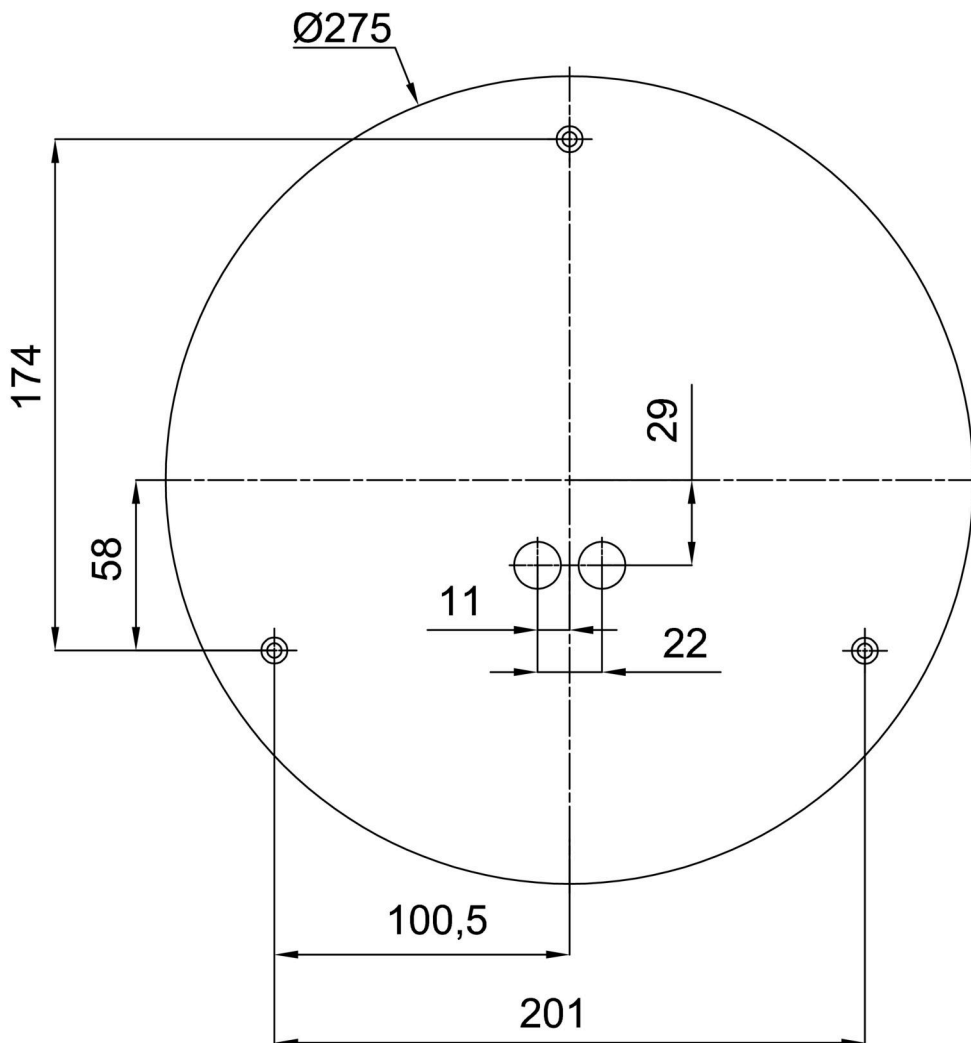

## Technical

Types of luminaires	Classic on/off
Mounting type	surface mounted
Base material	steel
Shade material	three-layer glass TRIPLEX OPAL
Base color	white Ral9003
Shade color	white - black
Holding the shade	folding system
Mounting location	ceiling/wall
Width	340 mm
Length	340 mm
Height	120 mm
Diameter	ø 340 mm
mounting holes (diameter)	4xø5mm
Installation wire (diameter)	2xø16mm
Energy Class	D
Impact strength	IK01
Operating temperature	from -20°C to +30°C

## Installation dimensions: