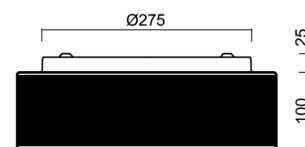

Technical

| | |
|------------------------------|--------------------------------|
| Types of luminaires | Sensor |
| Mounting type | surface mounted |
| Base material | steel |
| Shade material | three-layer glass TRIPLEX OPAL |
| Base color | white Ral9003 |
| Shade color | white - black |
| Holding the shade | folding system |
| Mounting location | ceiling/wall |
| Width | 340 mm |
| Length | 340 mm |
| Height | 120 mm |
| Diameter | ø 340 mm |
| mounting holes (diameter) | 4xø5mm |
| Installation wire (diameter) | 2xø16mm |
| Energy Class | D |
| Impact strength | IK01 |
| Operating temperature | from -20°C to +30°C |