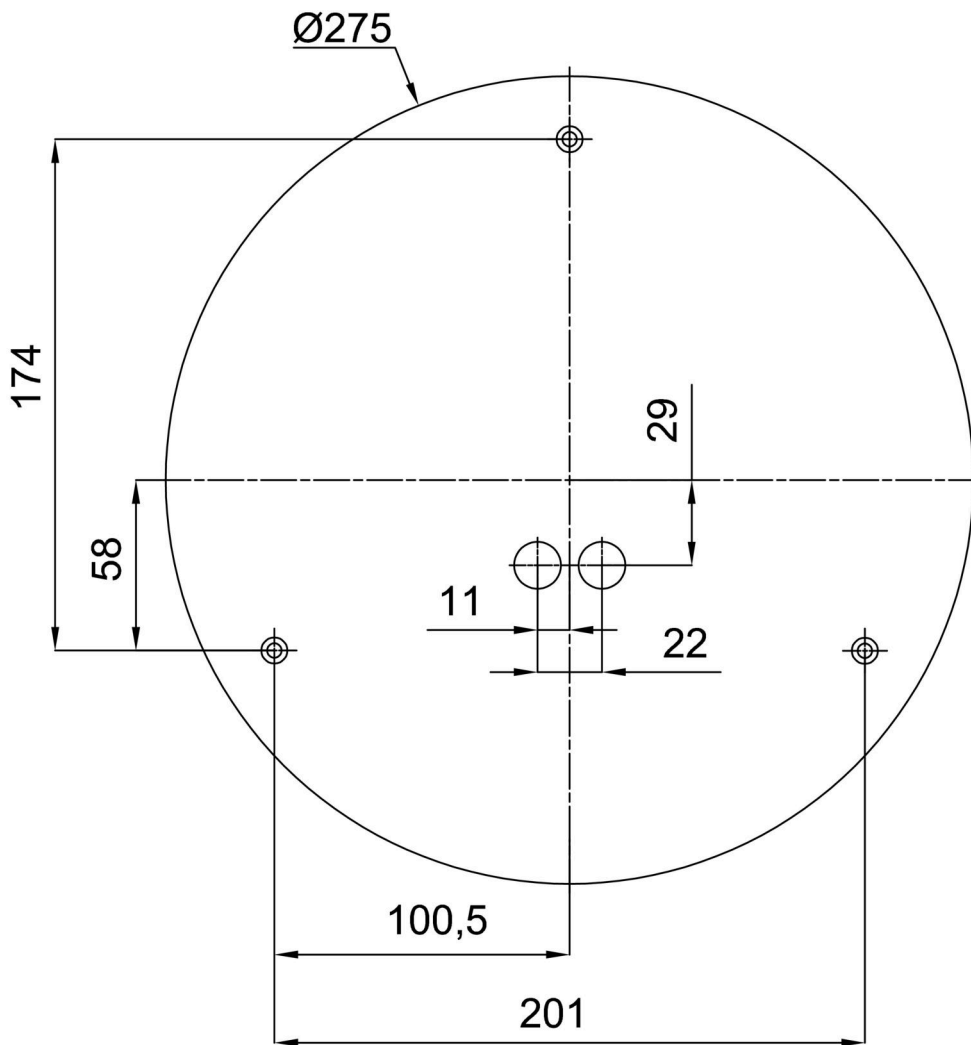

Logistic

EAN	8591728151263
Weight NTTO	3.3 Kg
Weight BTTO	3.5 Kg
Number of cartons	1 pcs
Package volume	0.019 m³
Package 1 width	0.36 m
Package 1 length	0.35 m
Package 1 height	0.15 m
Warranty*	60 months

*The warranty for the batteries is valid for 12 months from the date of purchase.

Installation dimensions: