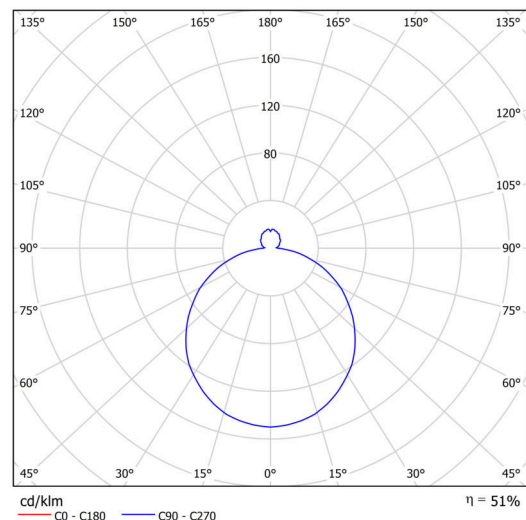

Luminous

Lum. flux of luminaire	1350 lm
Lum. flux of light source	2690 lm
Lum. flux of light source in emergency mode	200 lm
Temperature	3000 K
Rated life time LED L80/B10	100000 hours
CRI	Ra80
MacAdam	3
Blue light hazard	Risk group 0