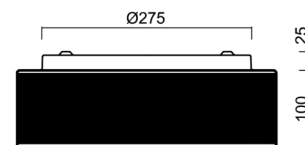

## Technical

Types of luminaires	Emergency combined SELFTEST
Mounting type	surface mounted
Base material	steel
Shade material	three-layer glass TRIPLEX OPAL
Base color	white Ral9003
Shade color	white - black
Holding the shade	folding system
Mounting location	ceiling/wall
Width	340 mm
Length	340 mm
Height	120 mm
mounting holes (diameter)	4xØ5mm
Cable entrance	2xØ16mm
Energy Class	D
Impact strength	IK01
Operating temperature	from -20°C to +30°C