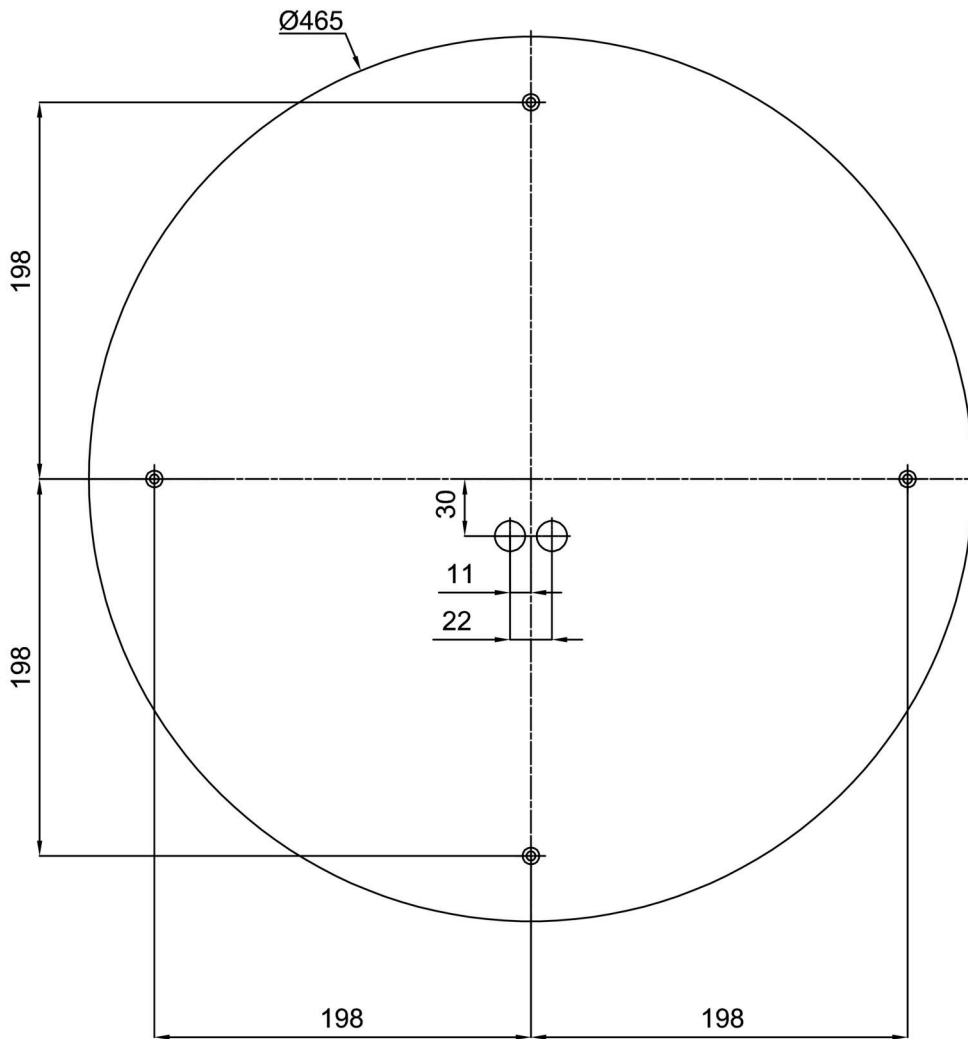

Logistic

EAN	8591728151393
Weight NTTO	7.1 Kg
Weight BTTO	7.8 Kg
Number of cartons	1 pcs
Package volume	0.049 m³
Package 1 width	0.55 m
Package 1 length	0.56 m
Package 1 height	0.16 m
Warranty*	60 months

*The warranty for the batteries is valid for 12 months from the date of purchase.

Installation dimensions: