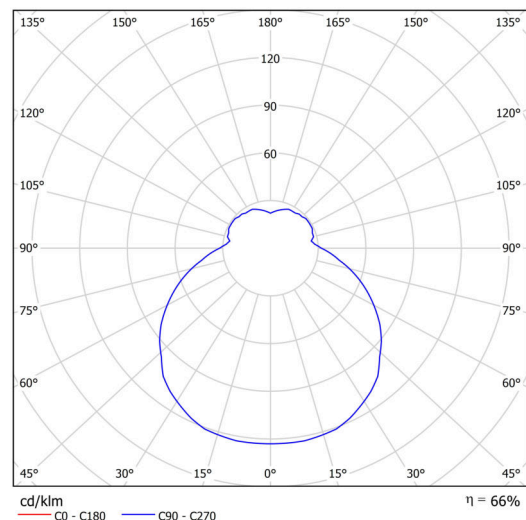

Luminous

Lum. flux of luminaire	5560 lm
Lum. flux of light source	8430 lm
Lum. flux of light source in emergency mode	200 lm
Temperature	4000 K
Rated life time LED L80/B10	100000 hours
CRI	Ra80
MacAdam	3
Blue light hazard	Risk group 0

Eulum data for calculation programs are available at www.osmont.cz.