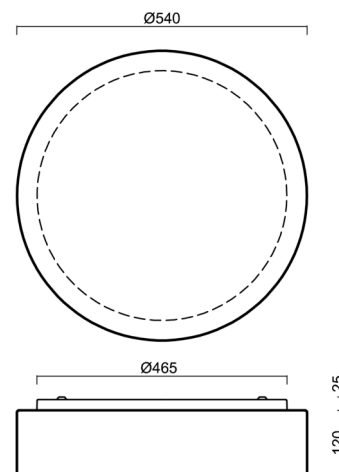

ERIS 4

LED-1L23EMP1050K910/414 NK3HST 4K##

WWW.OSMONT.CZ

ERIS 4

Product code: ERI67927

Type: LED-1L23EMP1050K910/414 NK3HST 4K##

Short description of the luminaire: White colour | ceiling or wall LED light with emergency backup combined (with Self-test) | TRIPLEX OPAL hand blown glass shade|

Technical

Types of luminaires	Emergency combined
Mounting type	surface mounted
Base material	steel
Shade material	three-layer glass TRIPLEX OPAL
Base color	white Ral9003
Shade color	white
Holding the shade	folding system
Mounting location	ceiling/wall
Width	540 mm
Length	540 mm
Height	140 mm
mounting holes (diameter)	4xØ5mm
Cable entrance	2xØ16mm
Energy Class	D
Impact strength	IK01
Operating temperature	from 0°C to +30°C

Eulum data for calculation programs are available at www.osmont.cz.

Logistic

EAN	8591728151393
Weight NTTO	7.1 Kg
Weight BTTO	7.8 Kg
Number of cartons	1 pcs
Package volume	0.049 m ³
Package 1 width	0.55 m
Package 1 length	0.56 m
Package 1 height	0.16 m
Warranty*	60 months

Lampshade

Product code	Name	Color	Description	Picture	Drawing
20125	414	white	příslušenství	