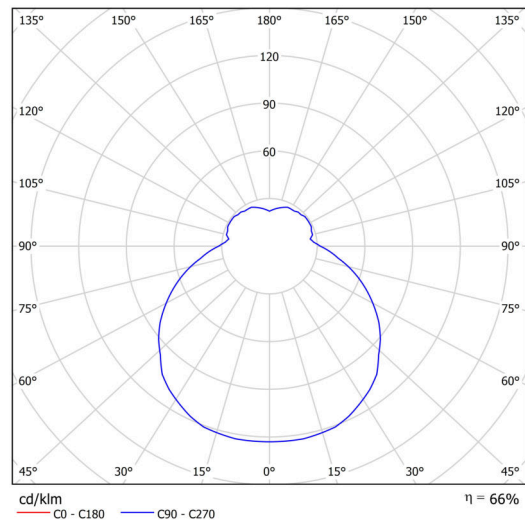

Luminous

Lum. flux of luminaire	3700 lm
Lum. flux of light source	5610 lm
Lum. flux of light source in emergency mode	200 lm
Temperature	3000 K
Rated life time LED L80/B10	100000 hours
CRI	Ra80
MacAdam	3
Blue light hazard	Risk group 0

Eulum data for calculation programs are available at www.osmont.cz.