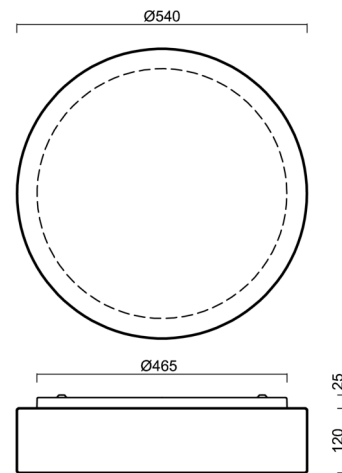

ERIS 4

LED-1L23EMP700K910/414 NK3HST 3K##

WWW.OSMONT.CZ

ERIS 4

Product code: ERI67426

Type: LED-1L23EMP700K910/414 NK3HST 3K##

Short description of the luminaire: White colour | ceiling or wall LED light with emergency backup combined (with Self-test) | TRIPLEX OPAL hand blown glass shade|

Technical

Types of luminaires	Emergency combined
Mounting type	surface mounted
Base material	steel
Shade material	three-layer glass TRIPLEX OPAL
Base color	white Ral9003
Shade color	white
Holding the shade	folding system
Mounting location	ceiling/wall
Width	540 mm
Length	540 mm
Height	140 mm
mounting holes (diameter)	4xØ5mm
Cable entrance	2xØ16mm
Energy Class	D
Impact strength	IK01
Operating temperature	from 0°C to +30°C

Eulum data for calculation programs are available at www.osmont.cz.

Logistic

EAN	8591728151225
Weight NTTO	7.1 Kg
Weight BTTO	7.8 Kg
Number of cartons	1 pcs
Package volume	0.049 m ³
Package 1 width	0.55 m
Package 1 length	0.56 m
Package 1 height	0.16 m
Warranty*	60 months

Lampshade

Product code	Name	Color	Description	Picture	Drawing
20125	414	white	příslušenství	