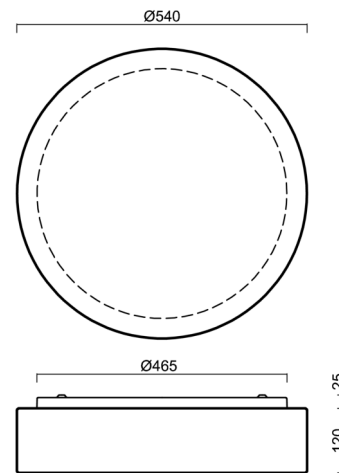

ERIS 4

IN-32K910/414**

WWW.OSMONT.CZ

ERIS 4

Product code: ERI53540

Type: IN-32K910/414**

Short description of the luminaire: White surface-mounted E27 light ON/OFF with TRIPLEX OPAL glass shade.

Technical

Types of luminaires	Classic on/off
Mounting type	surface mounted
Base material	steel
Shade material	three-layer glass TRIPLEX OPAL
Base color	white Ral9003
Shade color	white
Holding the shade	folding system
Mounting location	ceiling/wall
Width	540 mm
Length	540 mm
Height	140 mm
Diameter	ø 540 mm
mounting holes (diameter)	4xø5mm
Installation wire (diameter)	2xø16mm
Impact strength	IK01
Operating temperature	from -20°C to +30°C

Eulum data for calculation programs are available at www.osmont.cz.

Logistic

EAN	8591728535407
Weight NTTO	5.8 Kg
Weight BTTO	6.5 Kg
Number of cartons	1 pcs
Package volume	0.049 m ³
Package 1 width	0.56 m
Package 1 length	0.55 m
Package 1 height	0.16 m
Warranty*	60 months

*The warranty for the batteries is valid for 12 months from the date of purchase.

Installation dimensions:

Additional assortment:

Lampshade

Product code	Name	Color	Description	Picture	Drawing
20125	414	white		