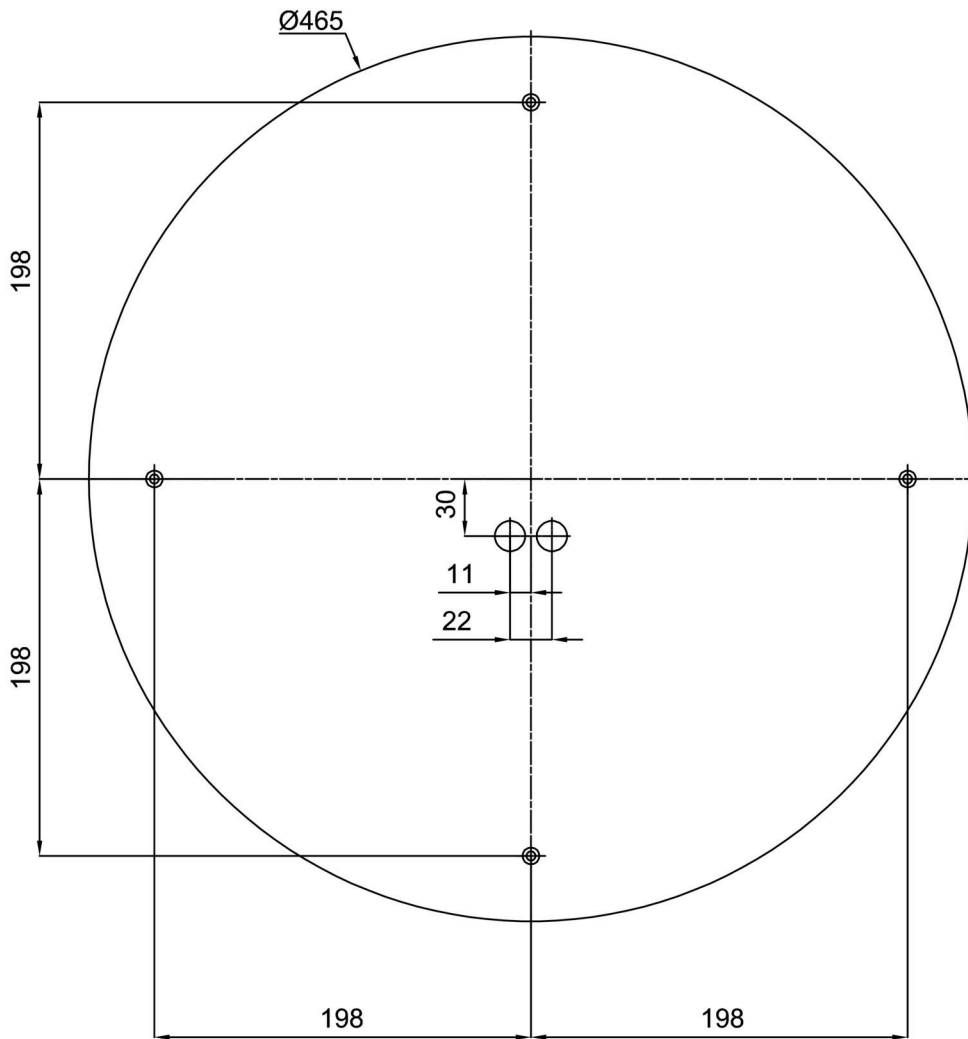

Types of luminaires	Classic on/off
Mounting type	surface mounted
Base material	steel
Shade material	three-layer glass TRIPLEX OPAL
Base color	white Ral9003
Shade color	white
Holding the shade	folding system
Mounting location	ceiling/wall
Width	540 mm
Length	540 mm
Height	140 mm
Diameter	ø 540 mm
mounting holes (diameter)	4xø5mm
Installation wire (diameter)	2xø16mm
Impact strength	IK01
Operating temperature	from -20°C to +30°C

Eulum data for calculation programs are available at www.osmont.cz.

Logistic

EAN	8591728535407
Weight NTTO	5.8 Kg
Weight BTTO	6.5 Kg
Number of cartons	1 pcs
Package volume	0.049 m ³
Package 1 width	0.56 m
Package 1 length	0.55 m
Package 1 height	0.16 m
Warranty*	60 months

*The warranty for the batteries is valid for 12 months from the date of purchase.

Installation dimensions:

Additional assortment:

Lampshade

Product code	Name	Color	Description	Picture	Drawing
20125	414	white		