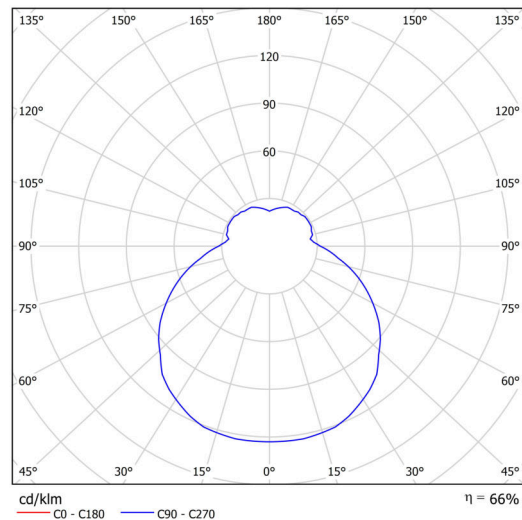

Luminous

Blue light hazard	Risk group 0

Eulum data for calculation programs are available at www.osmont.cz.