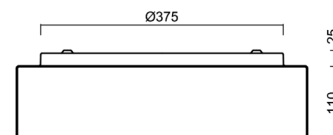

Technical

Types of luminaires	Classic on/off
Mounting type	surface mounted
Base material	steel
Shade material	three-layer glass TRIPLEX OPAL
Base color	white Ral9003
Shade color	white
Holding the shade	folding system
Mounting location	ceiling/wall
Width	445 mm
Length	445 mm
Height	130 mm
Diameter	ø 445 mm
mounting holes (diameter)	4xø5mm
Installation wire (diameter)	2xø16mm
Energy Class	D
Impact strength	IK01
Operating temperature	from -20°C to +30°C

Eulum data for calculation programs are available at www.osmont.cz.

Logistic

EAN	8591728120399
Weight NTTO	5.6 Kg
Weight BTTO	6.1 Kg
Number of cartons	1 pcs
Package volume	0.033 m ³
Package 1 width	0.46 m
Package 1 length	0.45 m
Package 1 height	0.16 m
Warranty*	60 months