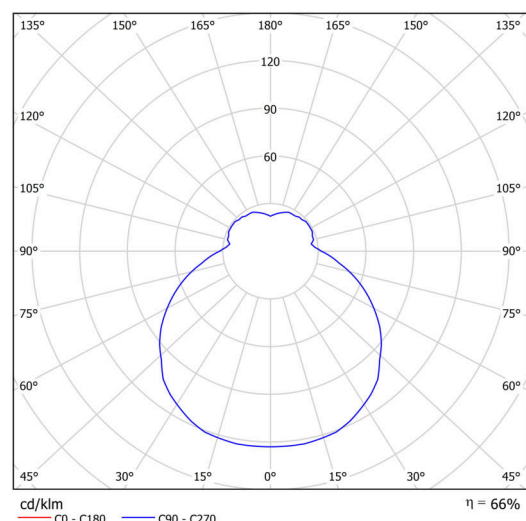

Luminous

Lum. flux of luminaire	2480/2580 lm
Lum. flux of light source	3750/3910 lm
Luminaire efficacy	103 lm/W
Temperature	3000/4000 K
Rated life time LED L80/B10	100000 hours
CRI	Ra80
MacAdam	3
Blue light hazard	Risk group 0