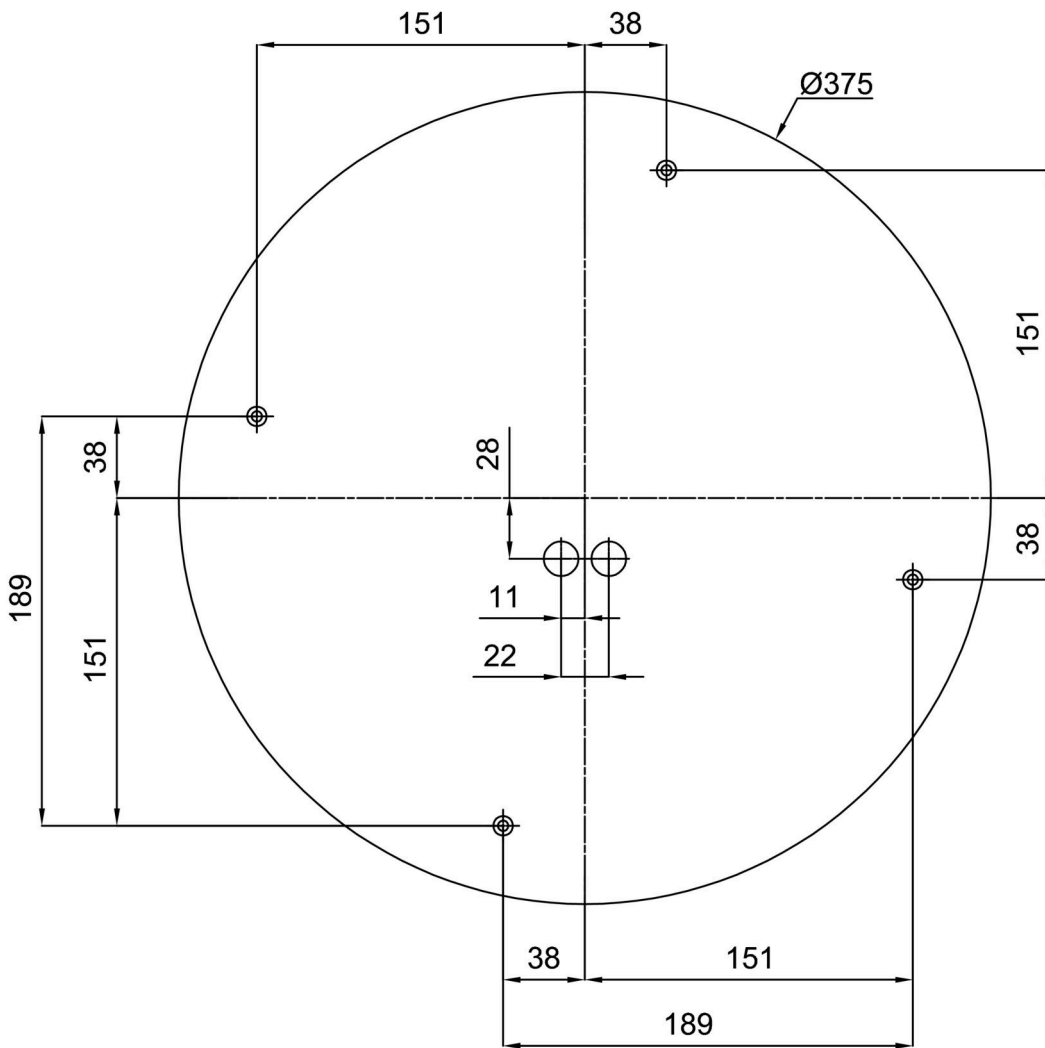

Logistic

EAN	8591728151362
Weight NTTO	5.85 Kg
Weight BTTO	6.35 Kg
Number of cartons	1 pcs
Package volume	0.033 m³
Package 1 width	0.45 m
Package 1 length	0.46 m
Package 1 height	0.16 m
Warranty*	60 months

*The warranty for the batteries is valid for 12 months from the date of purchase.

Installation dimensions: