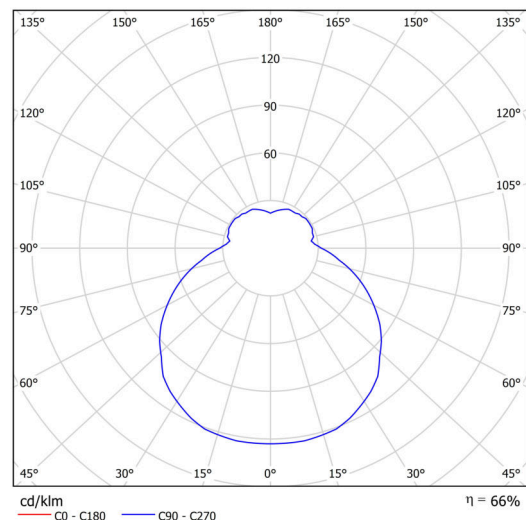

Luminous

Lum. flux of luminaire	2580 lm
Lum. flux of light source	3910 lm
Lum. flux of light source in emergency mode	200 lm
Temperature	4000 K
Rated life time LED L80/B10	100000 hours
CRI	Ra80
MacAdam	3
Blue light hazard	Risk group 0

Eulum data for calculation programs are available at www.osmont.cz.