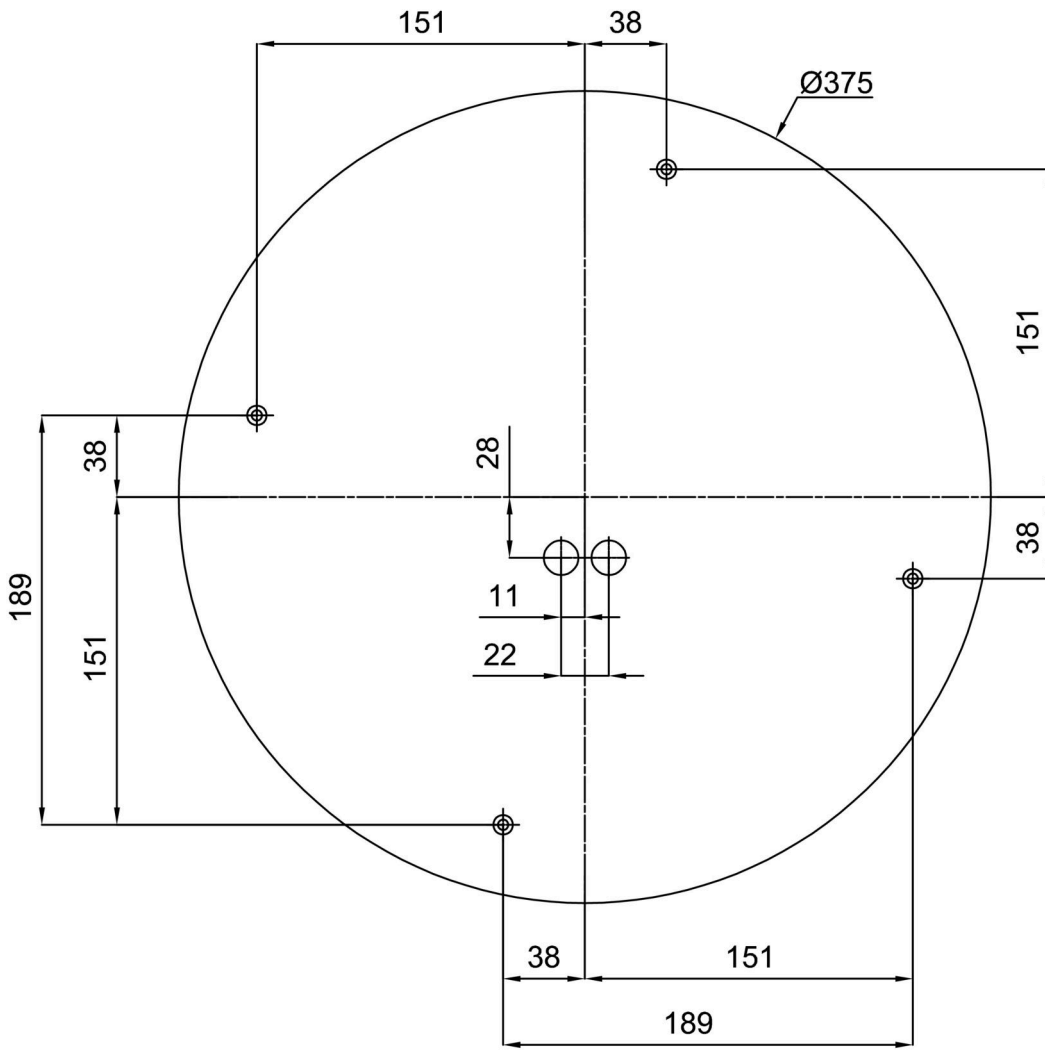

Technical

Types of luminaires	Emergency combined
Mounting type	surface mounted
Base material	steel
Shade material	three-layer glass TRIPLEX OPAL
Base color	white Ral9003
Shade color	white
Holding the shade	folding system
Mounting location	ceiling/wall
Width	445 mm
Length	445 mm
Height	130 mm
Diameter	ø 445 mm
mounting holes (diameter)	4xø5mm
Installation wire (diameter)	2xø16mm
Energy Class	D
Impact strength	IK01
Operating temperature	from 0°C to +30°C

**The warranty for the batteries is valid for 12 months from the date of purchase.*

Installation dimensions:

Additional assortment:

Lampshade

Product code	Name	Color	Description	Picture	Drawing
20124	413	white		