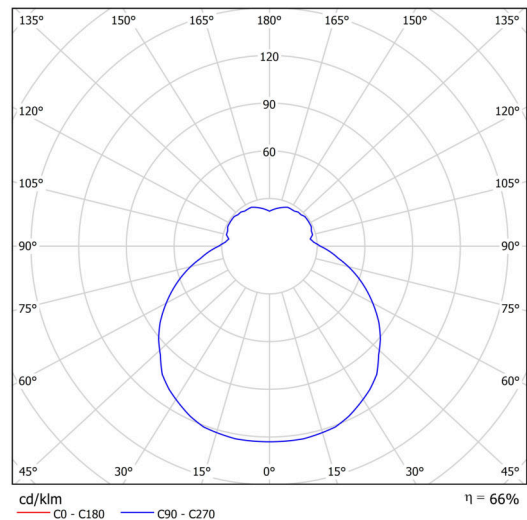

Luminous

Lum. flux of luminaire	3480 lm
Lum. flux of light source	5270 lm
Lum. flux of light source in emergency mode	150 lm
Luminaire efficacy	102 lm/W
Temperature	4000 K
Rated life time LED L80/B10	100000 hours
CRI	Ra80
MacAdam	3