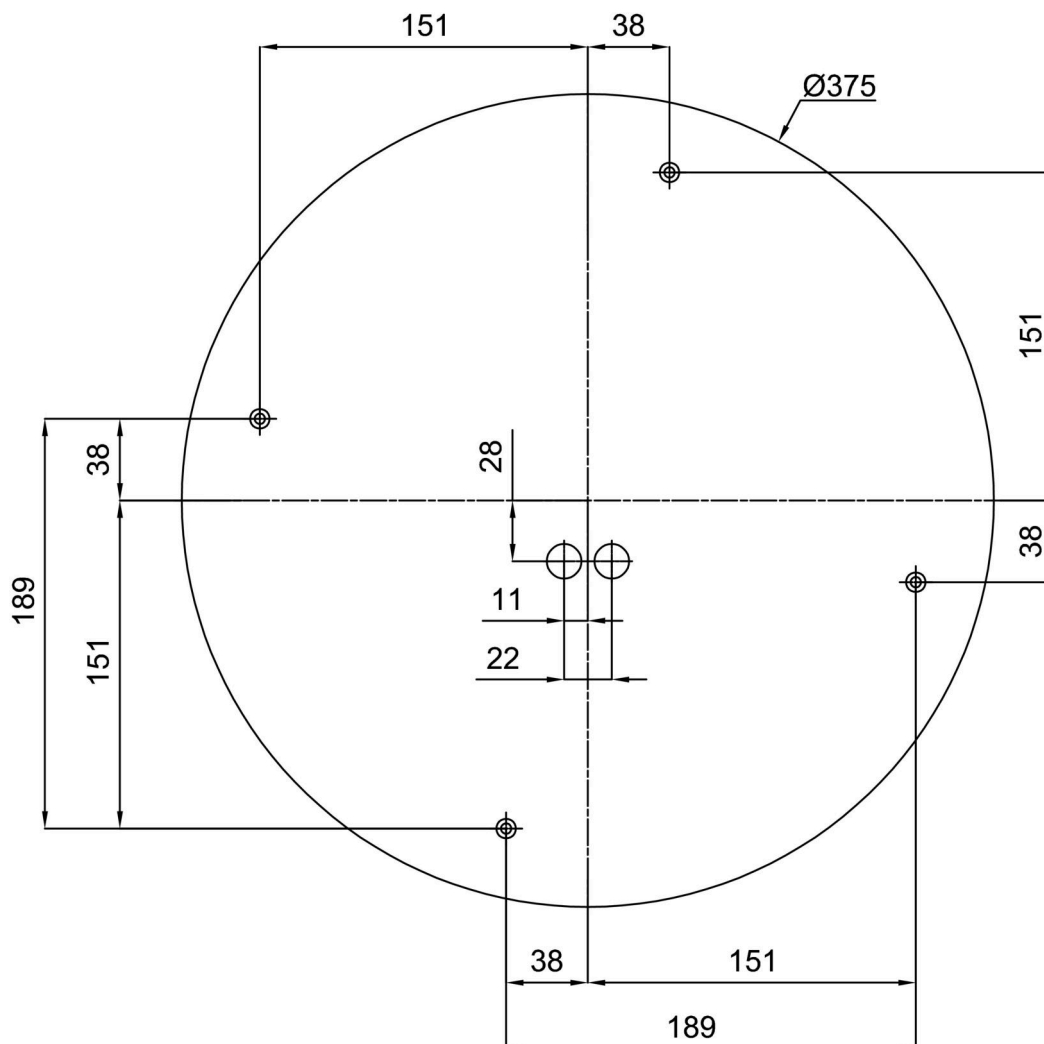

## Technical

Types of luminaires	Corridor
Mounting type	surface mounted
Base material	steel
Shade material	three-layer glass TRIPLEX OPAL
Base color	white Ral9003
Shade color	white
Holding the shade	folding system
Mounting location	ceiling/wall
Width	445 mm
Length	445 mm
Height	130 mm
Diameter	ø 445 mm
mounting holes (diameter)	4xø5mm
Installation wire (diameter)	2xø16mm
Energy Class	D
Impact strength	IK01
Operating temperature	from -20°C to +30°C

Eulum data for calculation programs are available at

Logistic

EAN	8591728118860
Weight NTTO	5.65 Kg
Weight BTTO	6.15 Kg
Number of cartons	1 pcs
Package volume	0.033 m <sup>3</sup>
Package 1 width	0.46 m
Package 1 length	0.45 m
Package 1 height	0.16 m
Warranty*	60 months

\*The warranty for the batteries is valid for 12 months from the date of purchase.

Installation dimensions:

Additional assortment:

Lampshade

Product code	Name	Color	Description	Picture	Drawing
20124	413	white			