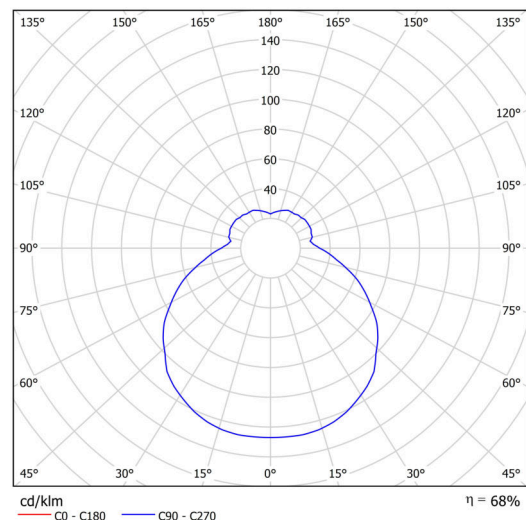

Luminous

Lum. flux of luminaire	1910 lm
Lum. flux of light source	2810 lm
Lum. flux of light source in emergency mode	200 lm
Temperature	4000 K
Rated life time LED L80/B10	100000 hours
CRI	Ra80
MacAdam	3
Blue light hazard	Risk group 0

Eulum data for calculation programs are available at www.osmont.cz.