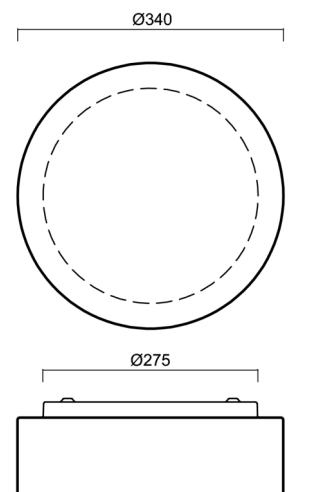

Technical

Types of luminaires	Emergency combined + sensor
Mounting type	surface mounted
Base material	steel
Shade material	three-layer glass TRIPLEX OPAL
Base color	white Ral9003
Shade color	white
Holding the shade	folding system
Mounting location	ceiling/wall
Width	340 mm
Length	340 mm
Height	120 mm
mounting holes (diameter)	4xØ5mm
Cable entrance	2xØ16mm
Energy Class	D
Impact strength	IK01
Operating temperature	from -20°C to +30°C

Eulum data for calculation programs are available at www.osmont.cz.

Logistic

EAN	8591728151355
Weight NTTO	3.35 Kg
Weight BTTO	3.55 Kg
Number of cartons	1 pcs
Package volume	0.019 m ³
Package 1 width	0.36 m
Package 1 length	0.35 m
Package 1 height	0.15 m
Warranty*	60 months