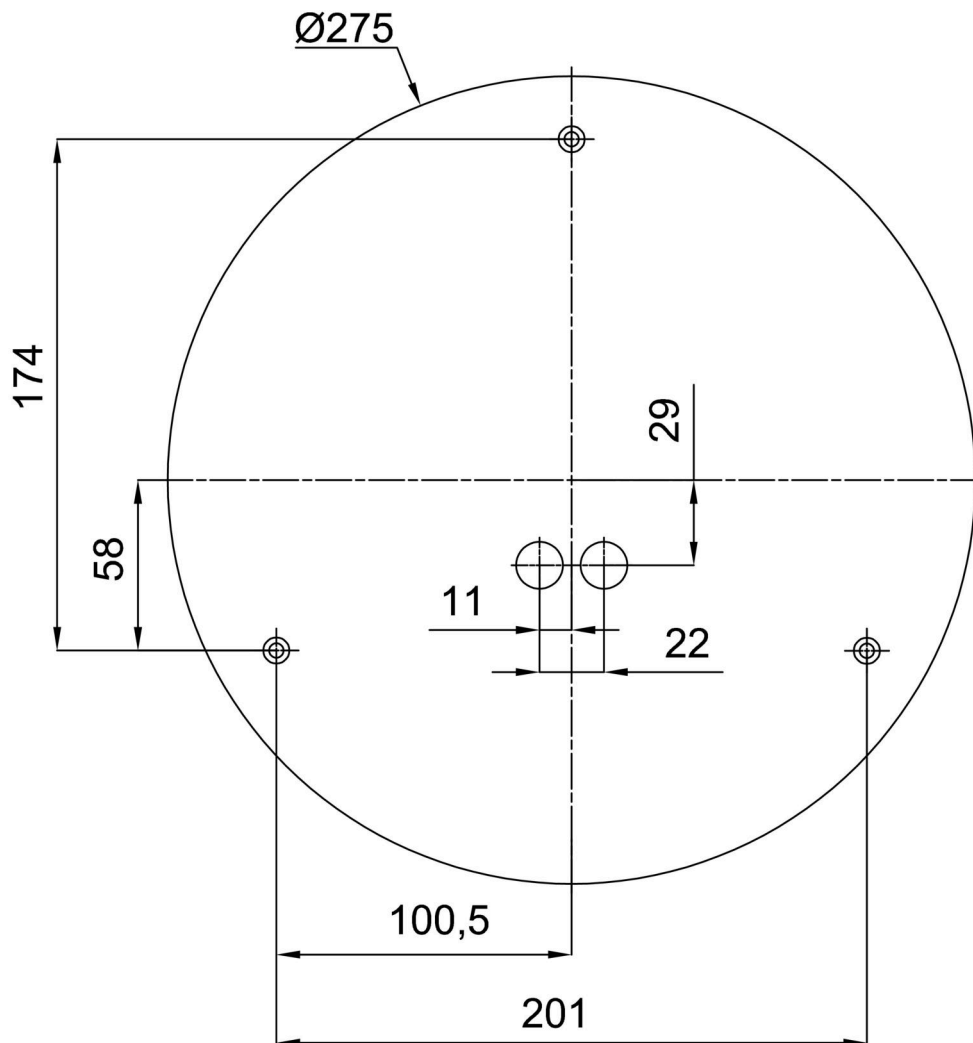

Logistic

EAN	8591728151331
Weight NTTO	3.35 Kg
Weight BTTO	3.55 Kg
Number of cartons	1 pcs
Package volume	0.019 m³
Package 1 width	0.36 m
Package 1 length	0.35 m
Package 1 height	0.15 m
Warranty*	60 months

*The warranty for the batteries is valid for 12 months from the date of purchase.

Installation dimensions: