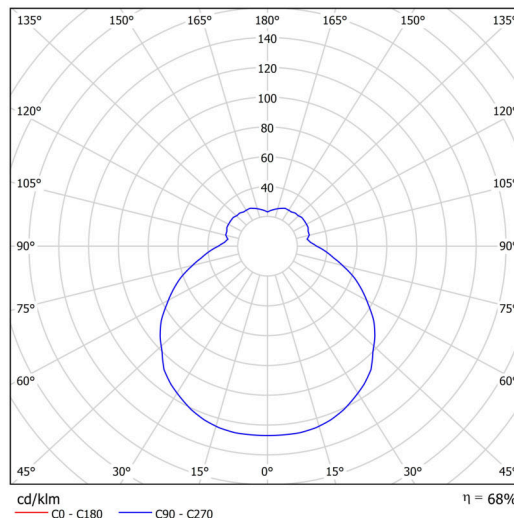

Luminous

Lum. flux of luminaire	1410 lm
Lum. flux of light source	2080 lm
Lum. flux of light source in emergency mode	200 lm
Temperature	4000 K
Rated life time LED L80/B10	100000 hours
CRI	Ra80
MacAdam	3
Blue light hazard	Risk group 0

Eulum data for calculation programs are available at www.osmont.cz.