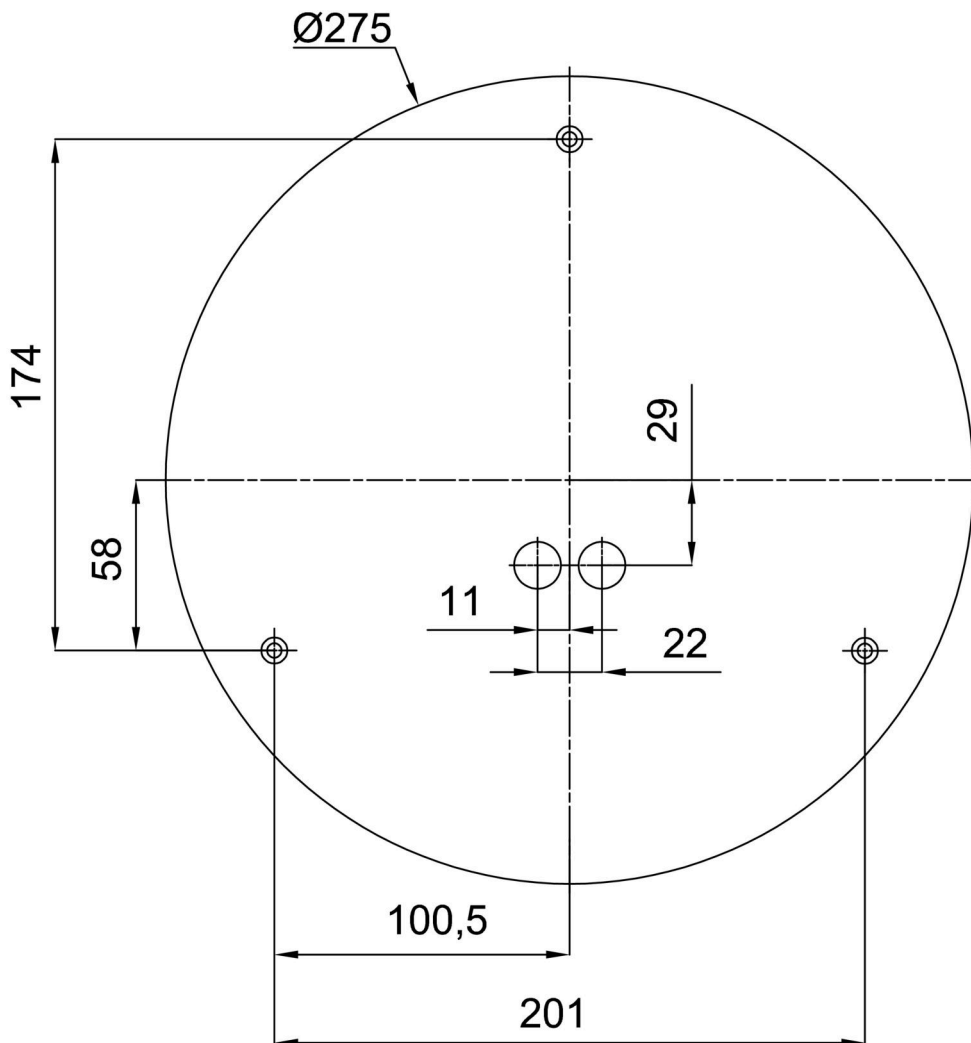

Logistic

EAN	8591728151324
Weight NTTO	3.3 Kg
Weight BTTO	3.5 Kg
Number of cartons	1 pcs
Package volume	0.019 m³
Package 1 width	0.36 m
Package 1 length	0.35 m
Package 1 height	0.15 m
Warranty*	60 months

*The warranty for the batteries is valid for 12 months from the date of purchase.

Installation dimensions: