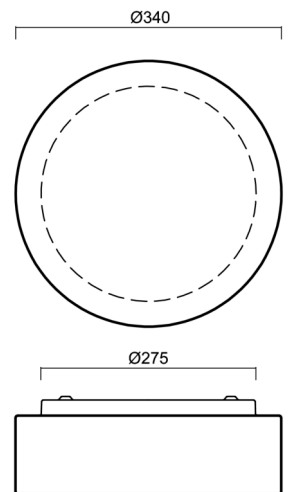

ERIS 2

LED-1L14E500K64/412 NK3HST 4K#

WWW.OSMONT.CZ

ERIS 2

Product code: ERI67920

Type: LED-1L14E500K64/412 NK3HST 4K#

Short description of the luminaire: White colour | ceiling or wall LED light with emergency backup combined (with Self-test) | TRIPLEX OPAL hand blown glass shade|

Technical

Types of luminaires	Emergency combined
Mounting type	surface mounted
Base material	steel
Shade material	three-layer glass TRIPLEX OPAL
Base color	white Ral9003
Shade color	white
Holding the shade	folding system
Mounting location	ceiling/wall
Width	340 mm
Length	340 mm
Height	120 mm
mounting holes (diameter)	4xØ5mm
Cable entrance	2xØ16mm
Energy Class	D
Impact strength	IK01
Operating temperature	from 0°C to +30°C

Eulum data for calculation programs are available at www.osmont.cz.

Logistic

EAN	8591728151324
Weight NTTO	3.3 Kg
Weight BTTO	3.5 Kg
Number of cartons	1 pcs
Package volume	0.019 m ³
Package 1 width	0.36 m
Package 1 length	0.35 m
Package 1 height	0.15 m
Warranty*	60 months