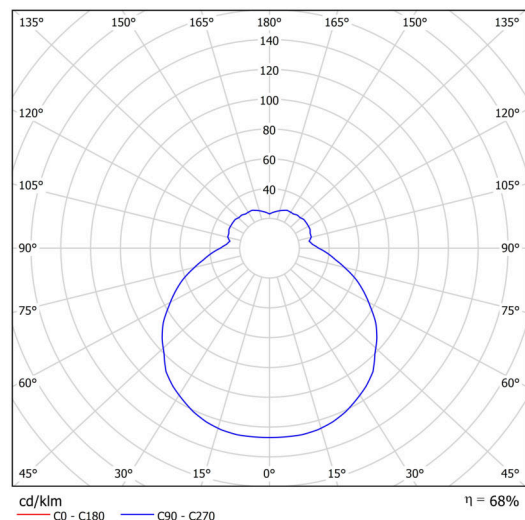

Luminous

Lum. flux of luminaire	1410 lm
Lum. flux of light source	2080 lm
Lum. flux of light source in emergency mode	200 lm
Temperature	4000 K
Rated life time LED L80/B10	100000 hours
CRI	Ra80
MacAdam	3
Blue light hazard	Risk group 0

Eulum data for calculation programs are available at www.osmont.cz.