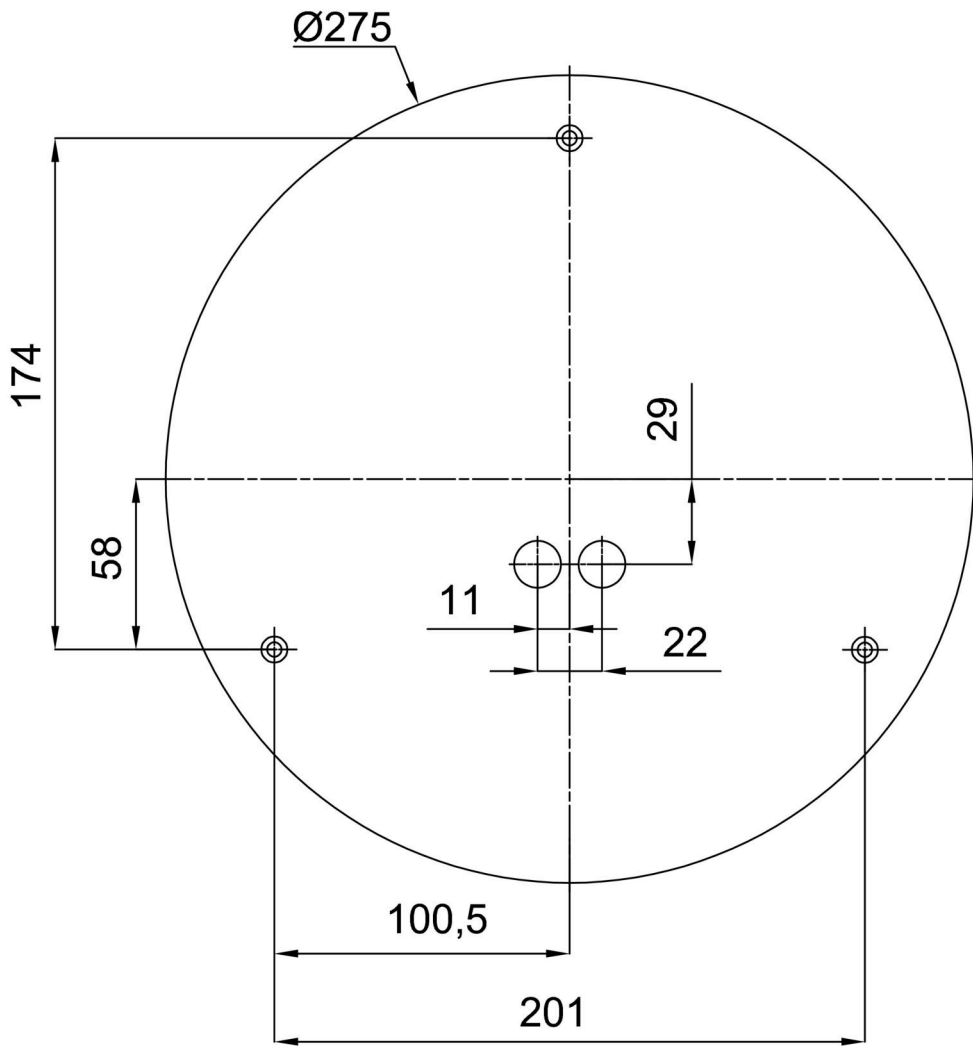

Technical

Types of luminaires	Emergency combined
Mounting type	surface mounted
Base material	steel
Shade material	three-layer glass TRIPLEX OPAL
Base color	white Ral9003
Shade color	white
Holding the shade	folding system
Mounting location	ceiling/wall
Width	340 mm
Length	340 mm
Height	120 mm
Diameter	ø 340 mm
mounting holes (diameter)	4xø5mm
Installation wire (diameter)	2xø16mm
Energy Class	D
Impact strength	IK01
Operating temperature	from 0°C to +30°C

**The warranty for the batteries is valid for 12 months from the date of purchase.*

Installation dimensions:

Additional assortment:

Lampshade

Product code	Name	Color	Description	Picture	Drawing
20123	412	white		