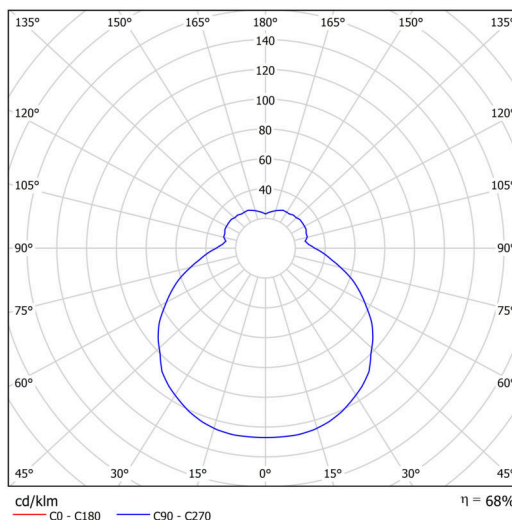

Luminous

Lum. flux of luminaire	1910 lm
Lum. flux of light source	2810 lm
Lum. flux of light source in emergency mode	150 lm
Luminaire efficacy	106 lm/W
Temperature	4000 K
Rated life time LED L80/B10	100000 hours
CRI	Ra80
MacAdam	3