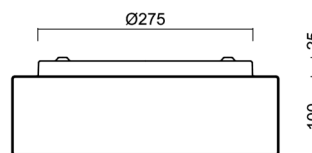

Technical

Types of luminaires	Emergency combined
Mounting type	surface mounted
Base material	steel
Shade material	three-layer glass TRIPLEX OPAL
Base color	white Ral9003
Shade color	white
Holding the shade	folding system
Mounting location	ceiling/wall
Width	340 mm
Length	340 mm
Height	120 mm
Diameter	ø 340 mm
mounting holes (diameter)	4xø5mm
Installation wire (diameter)	2xø16mm
Energy Class	D
Impact strength	IK01
Operating temperature	from 0°C to +30°C

I [mA]	700	650	600	550	500	450	400	350
[%]	100	93	86	79	71	64	57	50

Logistic

EAN	8591728118693
Weight NTTO	3.3 Kg
Weight BTTO	3.5 Kg
Number of cartons	1 pcs
Package volume	0.019 m ³
Package 1 width	0.35 m
Package 1 length	0.36 m
Package 1 height	0.15 m
Warranty*	60 months