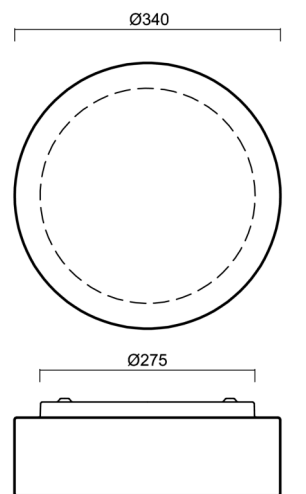

ERIS 2

LED-1L14E700K64/412 NK3HST 3K#

WWW.OSMONT.CZ

ERIS 2

Product code: ERI67422

Type: LED-1L14E700K64/412 NK3HST 3K#

Short description of the luminaire: White colour | ceiling or wall LED light with emergency backup combined (with Self-test) | TRIPLEX OPAL hand blown glass shade|

Technical

| | |
|---------------------------|--------------------------------|
| Types of luminaires | Emergency combined |
| Mounting type | surface mounted |
| Base material | steel |
| Shade material | three-layer glass TRIPLEX OPAL |
| Base color | white Ral9003 |
| Shade color | white |
| Holding the shade | folding system |
| Mounting location | ceiling/wall |
| Width | 340 mm |
| Length | 340 mm |
| Height | 120 mm |
| mounting holes (diameter) | 4xØ5mm |
| Cable entrance | 2xØ16mm |
| Energy Class | D |
| Impact strength | IK01 |
| Operating temperature | from 0°C to +30°C |