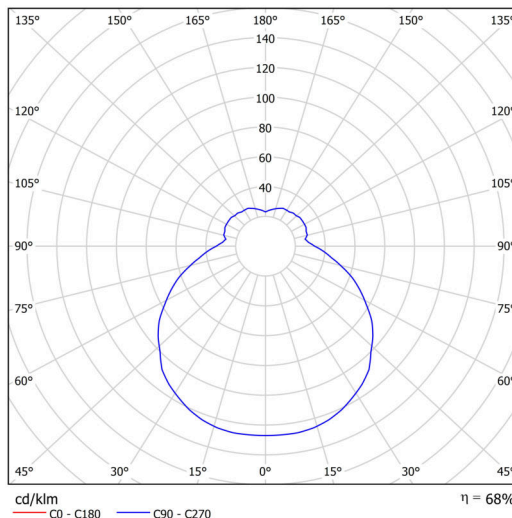

Luminous

Lum. flux of luminaire	1830 lm
Lum. flux of light source	2690 lm
Lum. flux of light source in emergency mode	200 lm
Temperature	3000 K
Rated life time LED L80/B10	100000 hours
CRI	Ra80
MacAdam	3
Blue light hazard	Risk group 0

Eulum data for calculation programs are available at www.osmont.cz.