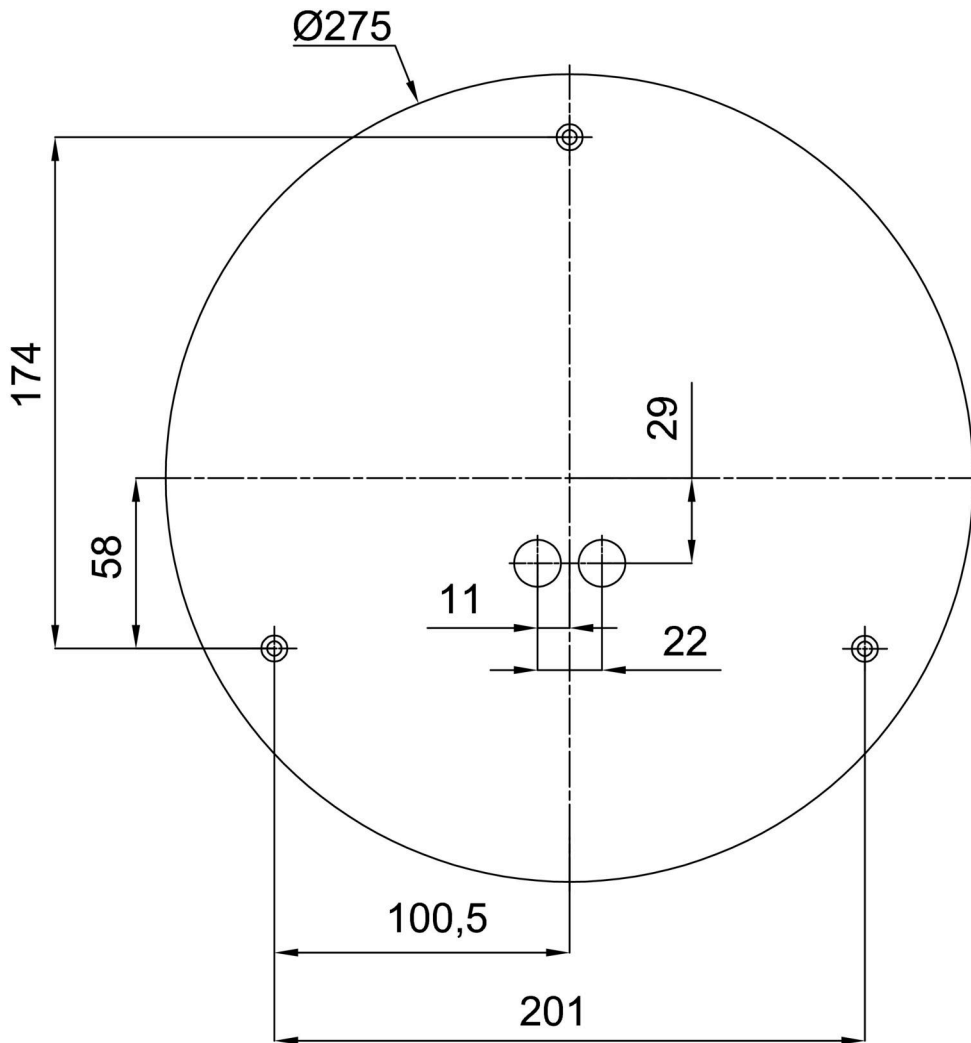

Logistic

EAN	8591728151171
Weight NTTO	3.35 Kg
Weight BTTO	3.55 Kg
Number of cartons	1 pcs
Package volume	0.019 m³
Package 1 width	0.36 m
Package 1 length	0.35 m
Package 1 height	0.15 m
Warranty*	60 months

*The warranty for the batteries is valid for 12 months from the date of purchase.

Installation dimensions: