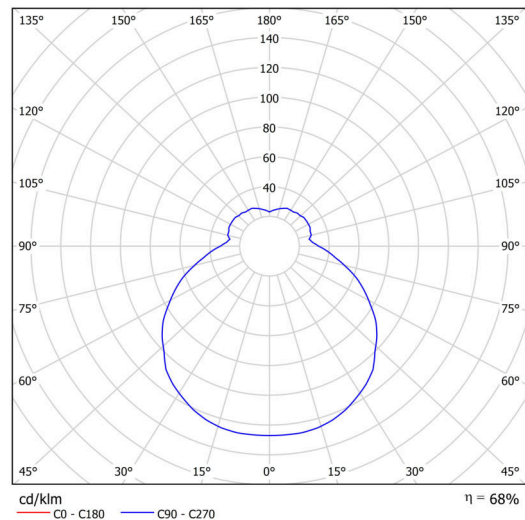

Luminous

Lum. flux of luminaire	1360 lm
Lum. flux of light source	2000 lm
Lum. flux of light source in emergency mode	200 lm
Temperature	3000 K
Rated life time LED L80/B10	100000 hours
CRI	Ra80
MacAdam	3
Blue light hazard	Risk group 0

Eulum data for calculation programs are available at www.osmont.cz.