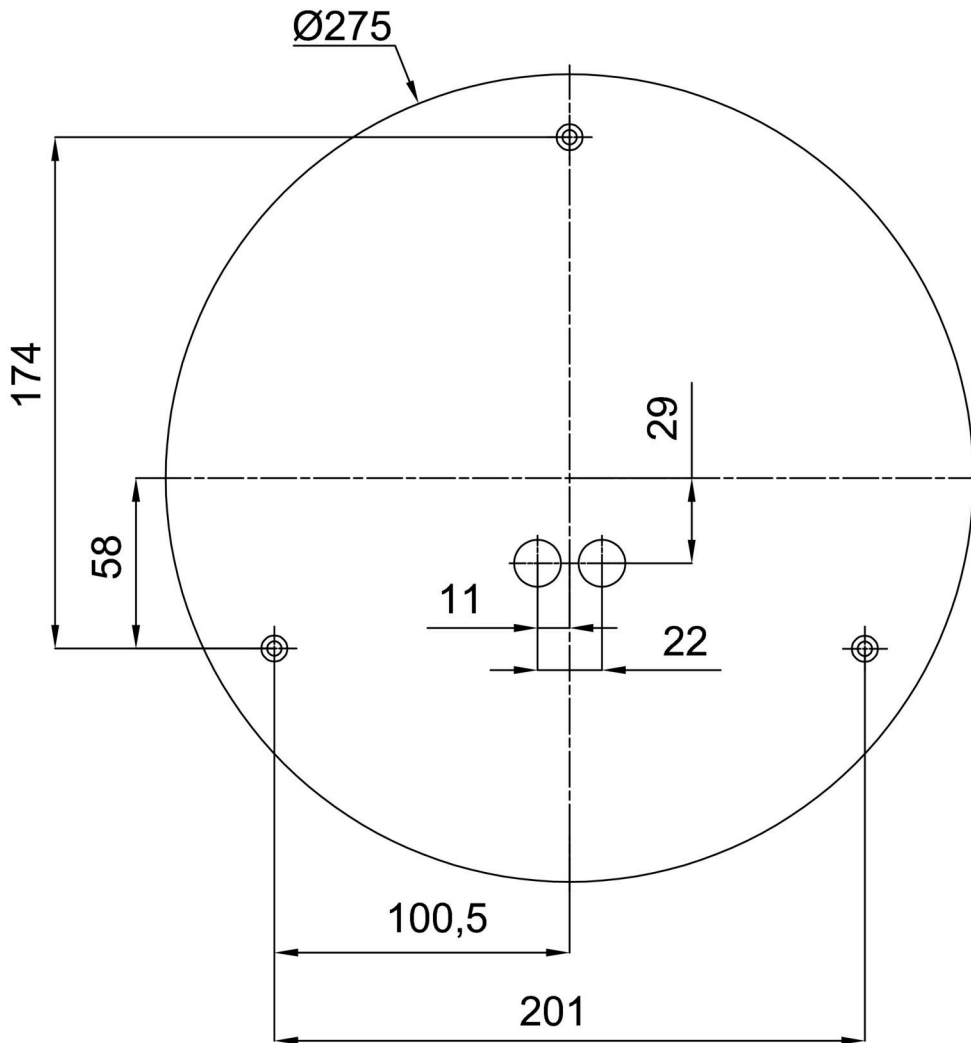

Logistic

EAN	8591728151164
Weight NTTO	3.3 Kg
Weight BTTO	3.5 Kg
Number of cartons	1 pcs
Package volume	0.019 m³
Package 1 width	0.36 m
Package 1 length	0.35 m
Package 1 height	0.15 m
Warranty*	60 months

*The warranty for the batteries is valid for 12 months from the date of purchase.

Installation dimensions: