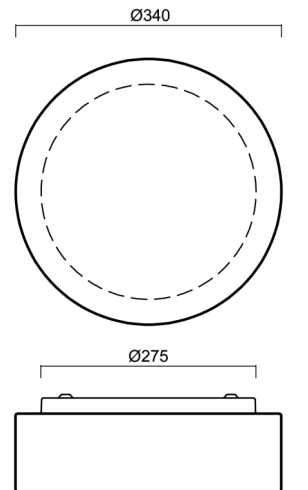

ERIS 2

LED-1L14E500K64/412 NK3HST 3K#

WWW.OSMONT.CZ

ERIS 2

Product code: ERI67420

Type: LED-1L14E500K64/412 NK3HST 3K#

Short description of the luminaire: White colour | ceiling or wall LED light with emergency backup combined (with Self-test) | TRIPLEX OPAL hand blown glass shade|

Technical

Types of luminaires	Emergency combined
Mounting type	surface mounted
Base material	steel
Shade material	three-layer glass TRIPLEX OPAL
Base color	white Ral9003
Shade color	white
Holding the shade	folding system
Mounting location	ceiling/wall
Width	340 mm
Length	340 mm
Height	120 mm
mounting holes (diameter)	4xØ5mm
Cable entrance	2xØ16mm
Energy Class	D
Impact strength	IK01
Operating temperature	from 0°C to +30°C

Eulum data for calculation programs are available at www.osmont.cz.

Logistic

EAN	8591728151164
Weight NTTO	3.3 Kg
Weight BTTO	3.5 Kg
Number of cartons	1 pcs
Package volume	0.019 m ³
Package 1 width	0.36 m
Package 1 length	0.35 m
Package 1 height	0.15 m
Warranty*	60 months