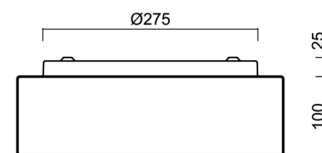

## Technical

Types of luminaires	Emergency combined + sensor
Mounting type	surface mounted
Base material	steel
Shade material	three-layer glass TRIPLEX OPAL
Base color	white Ral9003
Shade color	white
Holding the shade	folding system
Mounting location	ceiling/wall
Width	340 mm
Length	340 mm
Height	120 mm
Diameter	ø 340 mm
mounting holes (diameter)	4xø5mm
Installation wire (diameter)	2xø16mm
Energy Class	D
Impact strength	IK01
Operating temperature	from -20°C to +30°C