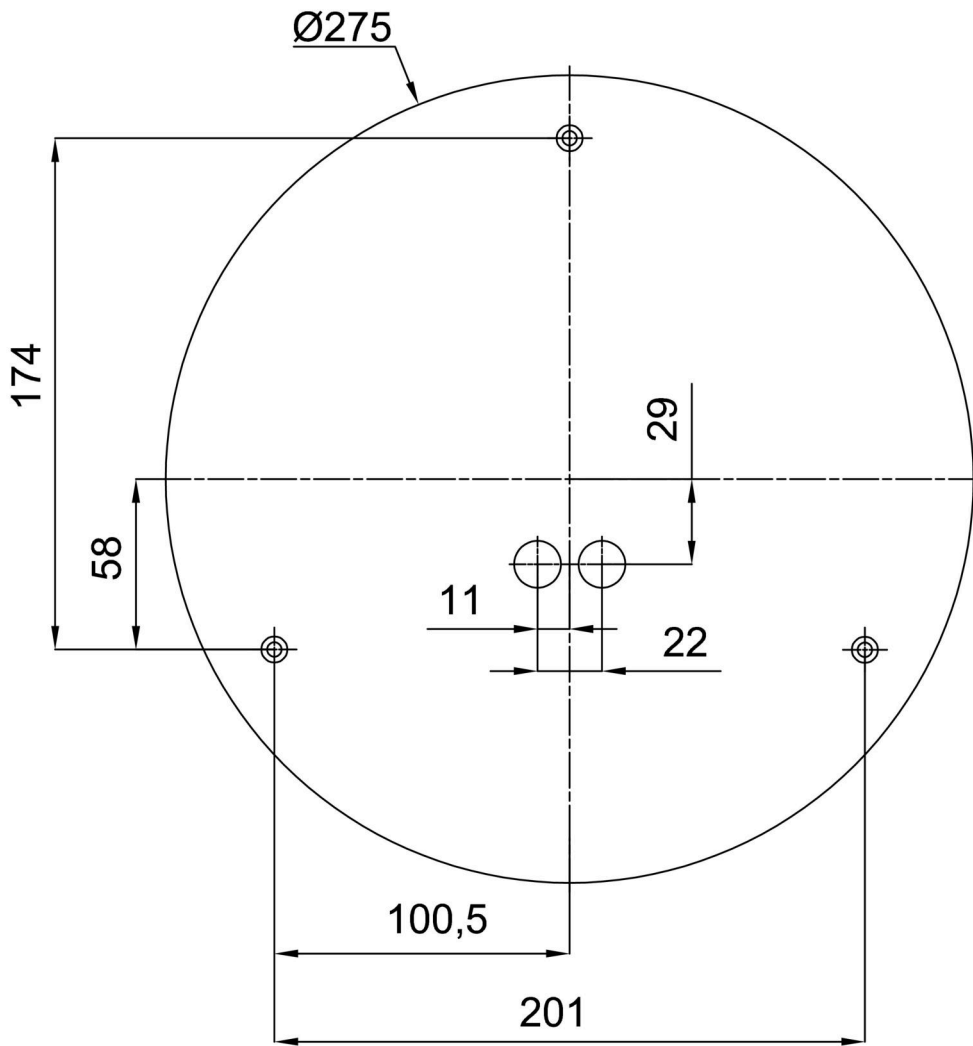

## Technical

Types of luminaires	Emergency combined + sensor
Mounting type	surface mounted
Base material	steel
Shade material	three-layer glass TRIPLEX OPAL
Base color	white Ral9003
Shade color	white
Holding the shade	folding system
Mounting location	ceiling/wall
Width	340 mm
Length	340 mm
Height	120 mm
Diameter	ø 340 mm
mounting holes (diameter)	4xø5mm
Installation wire (diameter)	2xø16mm
Energy Class	D
Impact strength	IK01
Operating temperature	from -20°C to +30°C

### Installation dimensions:

Additional assortment:

Lampshade

Product code	Name	Color	Description	Picture	Drawing
20123	412	white		