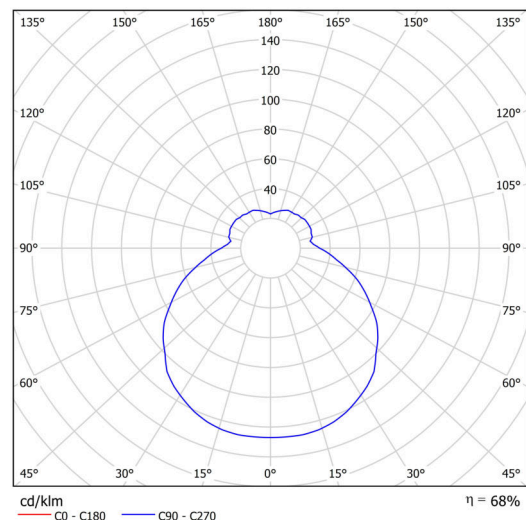

Luminous

Lum. flux of luminaire	1830 lm
Lum. flux of light source	2690 lm
Lum. flux of light source in emergency mode	150 lm
Luminaire efficacy	101 lm/W
Temperature	3000 K
Rated life time LED L80/B10	100000 hours
CRI	Ra80