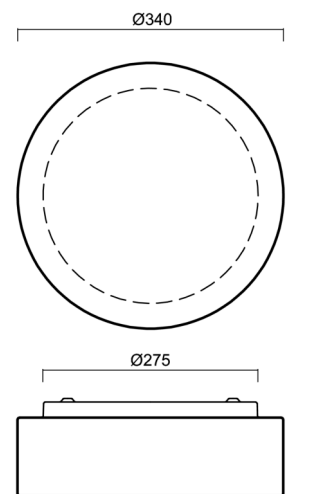

ERIS 2

IN-12K64/412*

WWW.OSMONT.CZ

ERIS 2

Product code: ERI53535

Type: IN-12K64/412*

Short description of the luminaire: White surface-mounted E27 light ON/OFF with TRIPLEX OPAL glass shade.

Technical

Types of luminaires	Classic on/off
Mounting type	surface mounted
Base material	steel
Shade material	three-layer glass TRIPLEX OPAL
Base color	white Ral9003
Shade color	white
Holding the shade	folding system
Mounting location	ceiling/wall
Width	340 mm
Length	340 mm
Height	120 mm
Diameter	ø 340 mm
mounting holes (diameter)	4xø5mm
Installation wire (diameter)	2xø16mm
Impact strength	IK01
Operating temperature	from -20°C to +30°C

Eulum data for calculation programs are available at www.osmont.cz.

Logistic

EAN	8591728535353
Weight NTTO	2.7 Kg
Weight BTTO	3 Kg
Number of cartons	1 pcs
Package volume	0.019 m ³
Package 1 width	0.35 m
Package 1 length	0.36 m
Package 1 height	0.15 m
Warranty*	60 months

*The warranty for the batteries is valid for 12 months from the date of purchase.

Installation dimensions:

Additional assortment:

Lampshade

Product code	Name	Color	Description	Picture	Drawing
20123	412	white		