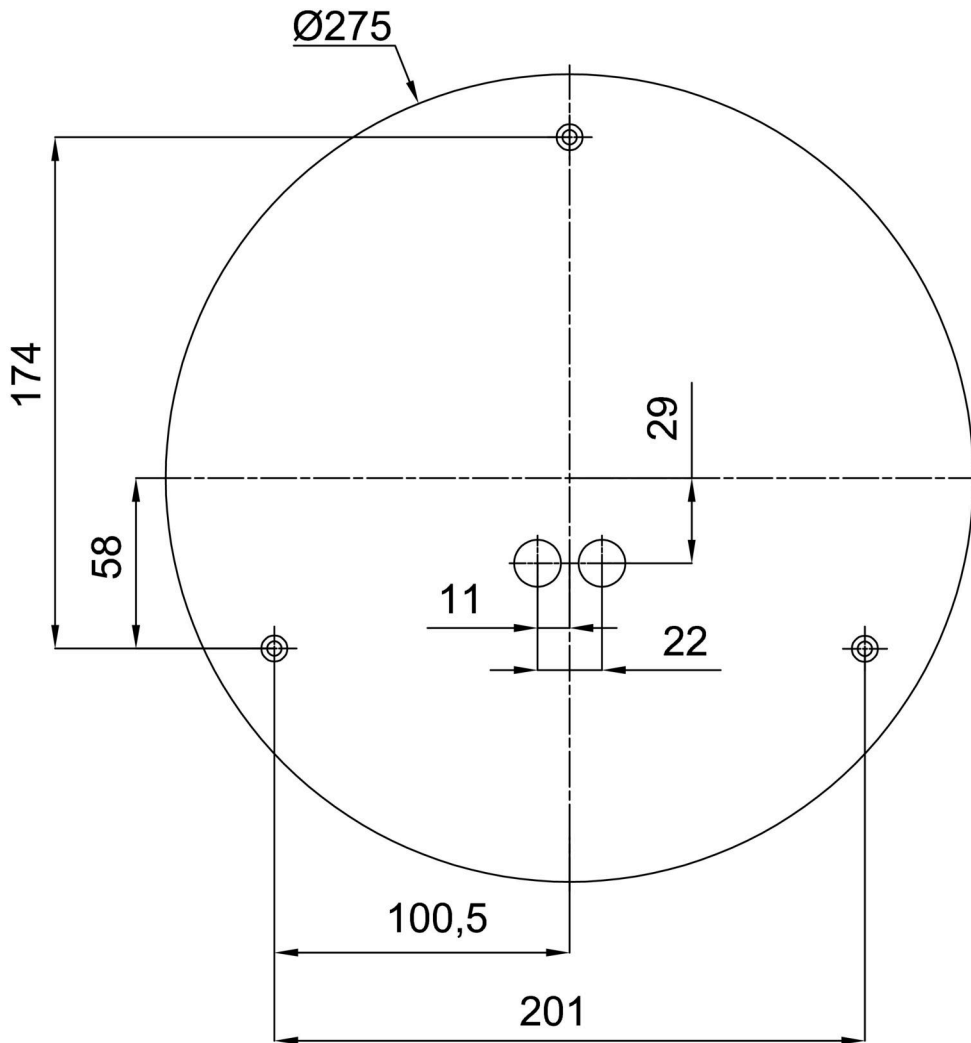

ERIS 2

IN-12K64/412*

WWW.OSMONT.CZ

ERIS 2

Product code: ERI53535

Type: IN-12K64/412*

Short description of the luminaire: White surface-mounted E27 light ON/OFF with TRIPLEX OPAL glass shade.

Technical

Types of luminaires	Classic on/off
Mounting type	surface mounted
Base material	steel
Shade material	three-layer glass TRIPLEX OPAL
Base color	white Ral9003
Shade color	white
Holding the shade	folding system
Mounting location	ceiling/wall
Width	340 mm
Length	340 mm
Height	120 mm
Diameter	ø 340 mm
mounting holes (diameter)	4xø5mm
Installation wire (diameter)	2xø16mm
Impact strength	IK01
Operating temperature	from -20°C to +30°C

Eulum data for calculation programs are available at www.osmont.cz.

Logistic

EAN	8591728535353
Weight NTTO	2.7 Kg
Weight BTTO	3 Kg
Number of cartons	1 pcs
Package volume	0.019 m ³
Package 1 width	0.35 m
Package 1 length	0.36 m
Package 1 height	0.15 m
Warranty*	60 months

*The warranty for the batteries is valid for 12 months from the date of purchase.

Installation dimensions:

Additional assortment:

Lampshade

Product code	Name	Color	Description	Picture	Drawing
20123	412	white		