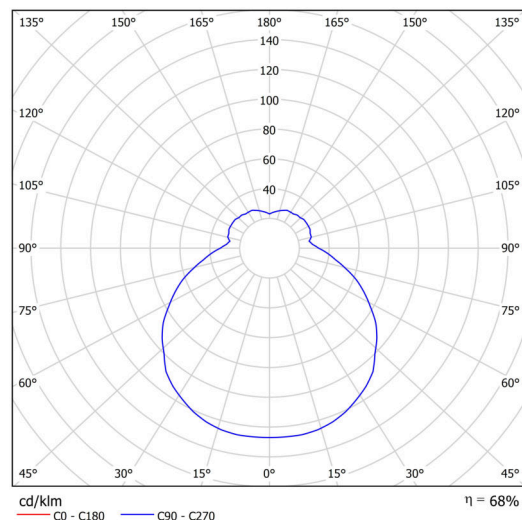

ERIS 2

Product code: ERI53535

Type: IN-12K64/412*

Short description of the luminaire: White surface-mounted E27 light ON/OFF with TRIPLEX OPAL glass shade.

Technical

Types of luminaires	Classic on/off
Mounting type	surface mounted
Base material	steel
Shade material	three-layer glass TRIPLEX OPAL
Base color	white Ral9003
Shade color	white
Holding the shade	folding system
Mounting location	ceiling/wall
Width	340 mm
Length	340 mm
Height	120 mm
Diameter	ø 340 mm
mounting holes (diameter)	4xø5mm
Installation wire (diameter)	2xø16mm
Impact strength	IK01
Operating temperature	from -20°C to +30°C

Electric

Voltage type	AC
AC voltage	220 - 240 V
Power consumption	25 W
Ingress Protection	IP43
Socket	E27
terminal block	snap terminal block

Luminous

Blue light hazard	Risk group 0

Eulum data for calculation programs are available at www.osmont.cz.