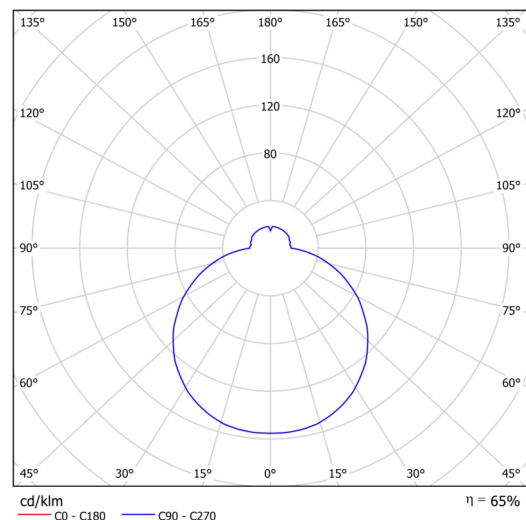

Luminous

Lum. flux of luminaire	3540 lm
Lum. flux of light source	5440 lm
Lum. flux of light source in emergency mode	150 lm
Luminaire efficacy	98 lm/W
Temperature	3000 K
Rated life time LED L80/B10	100000 hours
CRI	Ra80
MacAdam	3