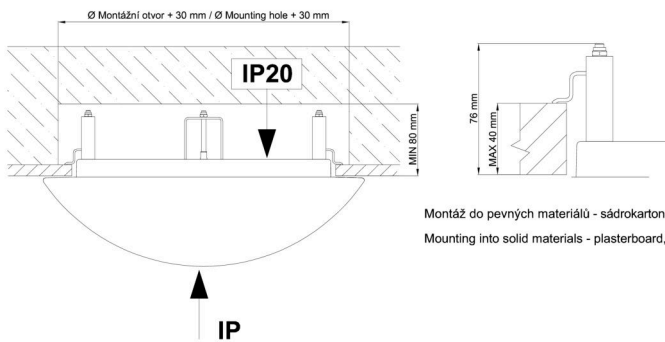

Technical

Types of luminaires	Emergency combined
Mounting type	semi-recessed
Base material	steel
Shade material	three-layer glass TRIPLEX OPAL
Base color	white Ral9003
Shade color	white
Holding the shade	bayonet
Mounting location	ceiling/wall
Width	500 mm
Length	500 mm
Height	71 mm
Diameter	ø 500 mm
mounting holes (diameter)	none
Installation wire (diameter)	2xØ16mm
Energy Class	D
Impact strength	IK01
Operating temperature	from 0°C to +30°C

**The warranty for the batteries is valid for 12 months from the date of purchase.*

Installation dimensions:

Svítlidlo nesmí být z horní strany zakryto izolací.
Luminaire must not be covered with insulating matting.

Rozměry dutiny pro vestavné svítidlo [mm]:
Dimensions of cavity for recessed luminaire [mm]:

Montáž do pevných materiálů - sádkarton, dřevo.
Mounting into solid materials - plasterboard, wood.

Additional assortment: