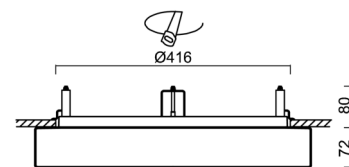

Technical

Types of luminaires	Emergency combined
Mounting type	semi-recessed
Base material	steel
Shade material	three-layer glass TRIPLEX OPAL
Base color	white Ral9003
Shade color	white
Holding the shade	bayonet
Mounting location	ceiling/wall
Width	500 mm
Length	500 mm
Height	71 mm
Diameter	ø 500 mm
mounting holes (diameter)	none
Installation wire (diameter)	2xØ16mm
Energy Class	D
Impact strength	IK01
Operating temperature	from 0°C to +30°C