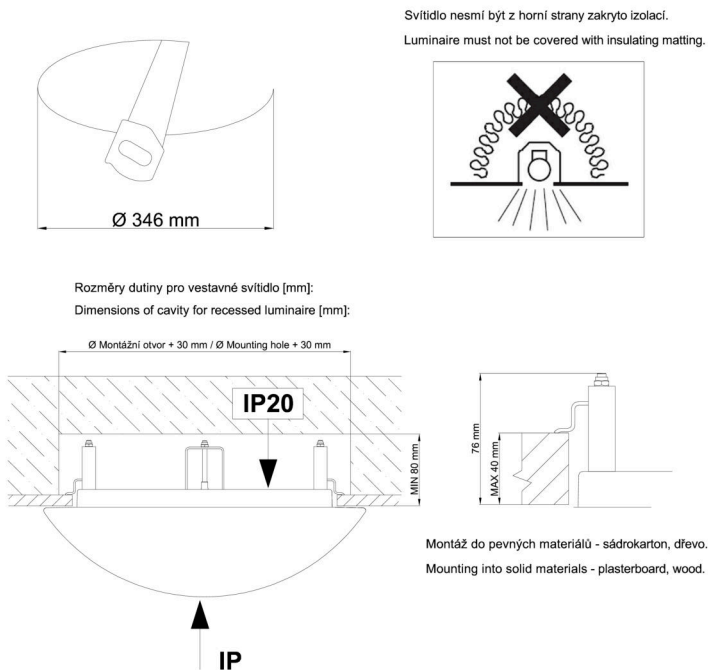

Logistic

EAN	8591728096977
Weight NTTO	3.8 Kg
Weight BTTO	4.2 Kg
Number of cartons	1 pcs
Package volume	0.033 m³
Package 1 width	0.43 m
Package 1 length	0.43 m
Package 1 height	0.18 m
Warranty*	60 months

*The warranty for the batteries is valid for 12 months from the date of purchase.

Installation dimensions: