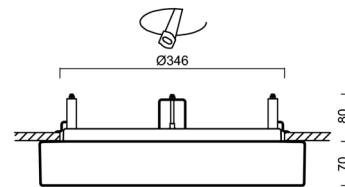

Technical

Types of luminaires	Classic on/off
Mounting type	semi-recessed
Base material	steel
Shade material	three-layer glass TRIPLEX OPAL
Base color	white Ral9003
Shade color	white
Holding the shade	bayonet
Mounting location	ceiling/wall
Width	420 mm
Length	420 mm
Height	69 mm
Diameter	ø 420 mm
mounting holes (diameter)	none
Cable entrance	2xø16mm
Energy Class	D
Impact strength	IK01
Operating temperature	from -20°C to +30°C