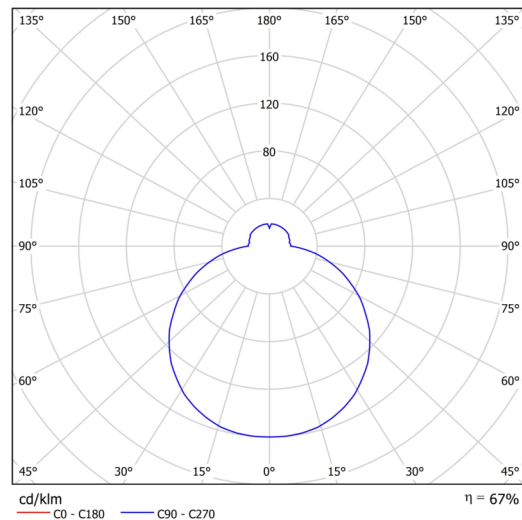

Luminous

Lum. flux of luminaire	1860 lm
Lum. flux of light source	2770 lm
Luminaire efficacy	109 lm/W
Temperature	4000 K
Rated life time LED L80/B10	100000 hours
CRI	Ra80
MacAdam	3
Blue light hazard	Risk group 0