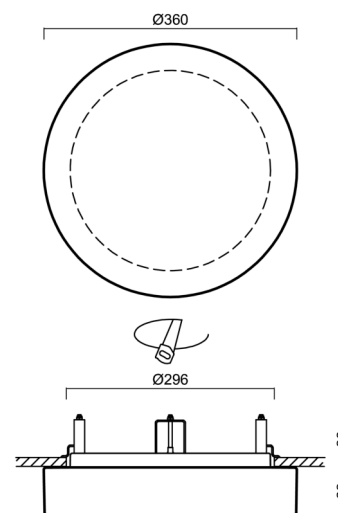

Technical

Types of luminaires	Classic on/off
Mounting type	semi-recessed
Base material	steel
Shade material	three-layer glass TRIPLEX OPAL
Base color	white Ral9003
Shade color	white
Holding the shade	bayonet
Mounting location	ceiling/wall
Width	360 mm
Length	360 mm
Height	67 mm
Diameter	ø 360 mm
mounting holes (diameter)	none
Installation wire (diameter)	2xø16mm
Energy Class	D
Impact strength	IK01
Operating temperature	from -20°C to +30°C

Eulum data for calculation programs are available at www.osmont.cz.

Logistic

EAN	8591728096175
Weight NTTO	3.8 Kg
Weight BTTO	4.1 Kg
Number of cartons	1 pcs
Package volume	0.025 m ³
Package 1 width	0.37 m
Package 1 length	0.37 m
Package 1 height	0.18 m
Warranty*	60 months

Rozměry dutiny pro vestavné svítidlo [mm]:
Dimensions of cavity for recessed luminaire [mm]:

Montáž do pevných materiálů - sádkartón, dřevo.
Mounting into solid materials - plasterboard, wood.

Additional assortment: