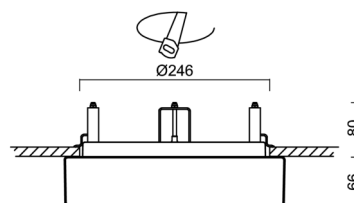

Technical

| | |
|------------------------------|--------------------------------|
| Types of luminaires | Sensor |
| Mounting type | semi-recessed |
| Base material | steel |
| Shade material | three-layer glass TRIPLEX OPAL |
| Base color | white Ral9003 |
| Shade color | white |
| Holding the shade | bayonet |
| Mounting location | ceiling/wall |
| Width | 300 mm |
| Length | 300 mm |
| Height | 65 mm |
| Diameter | ø 300 mm |
| mounting holes (diameter) | none |
| Installation wire (diameter) | 2xØ16mm |
| Energy Class | D |
| Impact strength | IK01 |
| Operating temperature | from -20°C to +30°C |