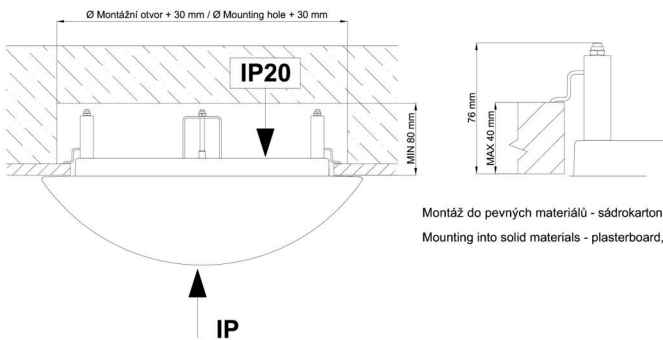

Technical

| | |
|------------------------------|--------------------------------|
| Types of luminaires | Sensor |
| Mounting type | semi-recessed |
| Base material | steel |
| Shade material | three-layer glass TRIPLEX OPAL |
| Base color | white Ral9003 |
| Shade color | white |
| Holding the shade | bayonet |
| Mounting location | ceiling/wall |
| Width | 300 mm |
| Length | 300 mm |
| Height | 65 mm |
| Diameter | ø 300 mm |
| mounting holes (diameter) | none |
| Installation wire (diameter) | 2xØ16mm |
| Energy Class | D |
| Impact strength | IK01 |
| Operating temperature | from -20°C to +30°C |

Rozměry dutiny pro vestavné svítidlo [mm]:
Dimensions of cavity for recessed luminaire [mm]:

Montáž do pevných materiálů - sádkarton, dřevo.
Mounting into solid materials - plasterboard, wood.

Additional assortment: