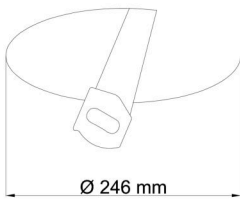

Logistic

EAN	8591728095697
Weight NTTO	2.5 Kg
Weight BTTO	2.8 Kg
Number of cartons	1 pcs
Package volume	0.017 m³
Package 1 width	0.31 m
Package 1 length	0.31 m
Package 1 height	0.18 m
Warranty*	60 months

*The warranty for the batteries is valid for 12 months from the date of purchase.

Installation dimensions: