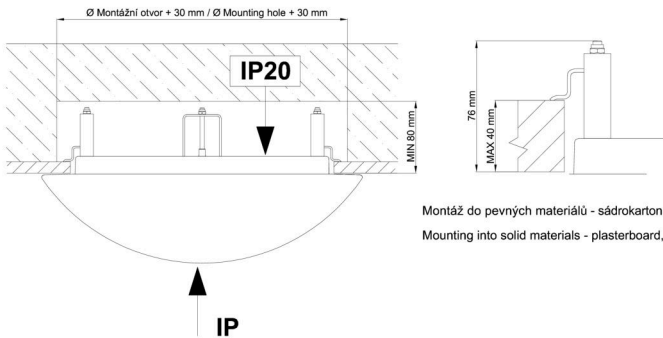

Technical

Types of luminaires	Classic on/off
Mounting type	semi-recessed
Base material	steel
Shade material	three-layer glass TRIPLEX OPAL
Base color	white Ral9003
Shade color	white
Holding the shade	bayonet
Mounting location	ceiling/wall
Width	300 mm
Length	300 mm
Height	65 mm
Diameter	ø 300 mm
mounting holes (diameter)	none
Installation wire (diameter)	2xØ16mm
Energy Class	D
Impact strength	IK01
Operating temperature	from -20°C to +30°C

*The warranty for the batteries is valid for 12 months from the date of purchase.

Installation dimensions:

Svítlidlo nesmí být z horní strany zakryto izolací.
Luminaire must not be covered with insulating matting.

Rozměry dutiny pro vestavné svítidlo [mm]:
Dimensions of cavity for recessed luminaire [mm]:

Montáž do pevných materiálů - sádkartón, dřevo.
Mounting into solid materials - plasterboard, wood.

Additional assortment: