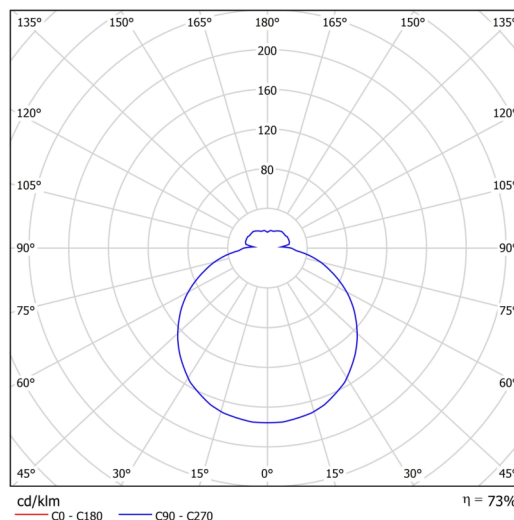

Luminous

Lum. flux of luminaire	1080 lm
Lum. flux of light source	1480 lm
Luminaire efficacy	120 lm/W
Temperature	4000 K
Rated life time LED L80/B10	100000 hours
CRI	Ra80
MacAdam	3
Blue light hazard	Risk group 0