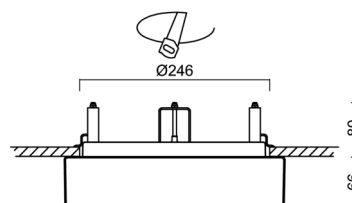

Technical

Types of luminaires	Classic on/off
Mounting type	semi-recessed
Base material	steel
Shade material	three-layer glass TRIPLEX OPAL
Base color	white Ral9003
Shade color	white
Holding the shade	bayonet
Mounting location	ceiling/wall
Width	300 mm
Length	300 mm
Height	65 mm
Diameter	ø 300 mm
mounting holes (diameter)	none
Installation wire (diameter)	2xØ16mm
Energy Class	D
Impact strength	IK01
Operating temperature	from -20°C to +30°C