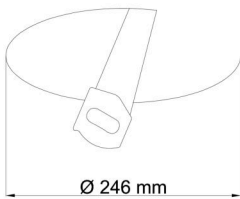

Logistic

EAN	8591728095642
Weight NTTO	2.3 Kg
Weight BTTO	2.6 Kg
Number of cartons	1 pcs
Package volume	0.017 m³
Package 1 width	0.31 m
Package 1 length	0.31 m
Package 1 height	0.18 m
Warranty*	60 months

*The warranty for the batteries is valid for 12 months from the date of purchase.

Installation dimensions: