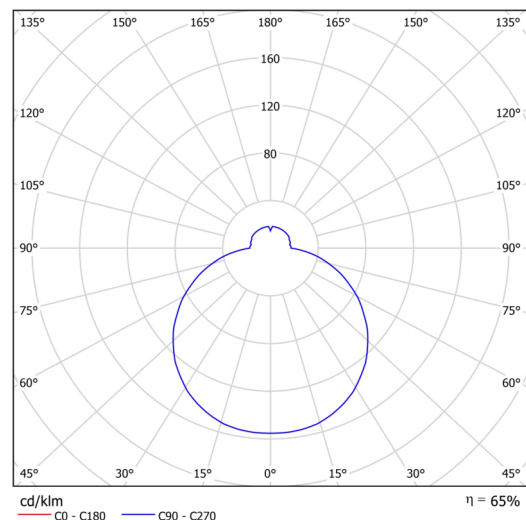

Luminous

Lum. flux of luminaire	5480 lm
Lum. flux of light source	8430 lm
Lum. flux of light source in emergency mode	150 lm
Luminaire efficacy	101 lm/W
Temperature	4000 K
Rated life time LED L80/B10	100000 hours
CRI	Ra80
MacAdam	3