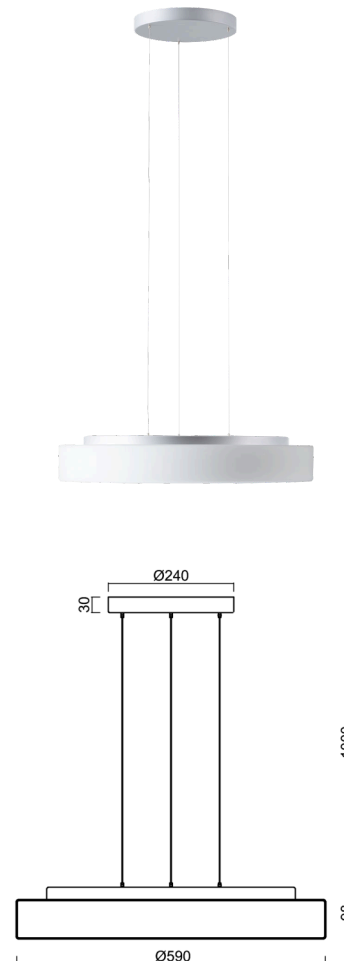

ELSA LE16

LED-1L23E950ZLE910/637/L100 S DALI 4K##

WWW.OSMONT.CZ

ELSA LE16

Product code: ELS72995

Type: LED-1L23E950ZLE910/637/L100 S DALI 4K##

Short description of the luminaire: Silver pendant LED light DALI with TRIPLEX OPAL glass shade.

Technical

Types of luminaires	Dimmable
Mounting type	Suspended - SELV wire (cableless)
Base material	steel
Shade material	three-layer glass TRIPLEX OPAL
Base color	silver Ral9006
Shade color	white
Holding the shade	folding system
Mounting location	ceiling
Width	590 mm
Length	590 mm
Height	98 mm
Diameter	ø 590 mm
Hinge length	1000 mm
mounting holes (diameter)	3xø5mm
Installation wire (diameter)	2xø16mm
Energy Class	D
Impact strength	IK01
Operating temperature	from -20°C to +30°C

Electric

Power consumption	48 W
Ingress Protection	IP40
Socket	LED modul
terminal block	snap terminal block
Automatic circuit breaker type B10A	13 pcs
Automatic circuit breaker type B16A	22 pcs
Automatic circuit breaker type C10A	21 pcs
Automatic circuit breaker type C16A	36 pcs

*The warranty for the batteries is valid for 12 months from the date of purchase.

Installation dimensions:

Additional assortment:

Lampshade

Product code	Name	Color	Description	Picture	Drawing
20141	637	white		