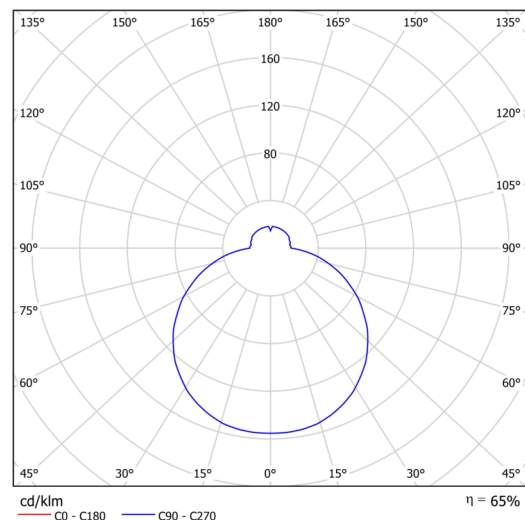

Luminous

Lum. flux of luminaire	5040 lm
Lum. flux of light source	7750 lm
Luminaire efficacy	105 lm/W
Temperature	4000 K
Rated life time LED L80/B10	100000 hours
CRI	Ra80
MacAdam	3
Blue light hazard	Risk group 0