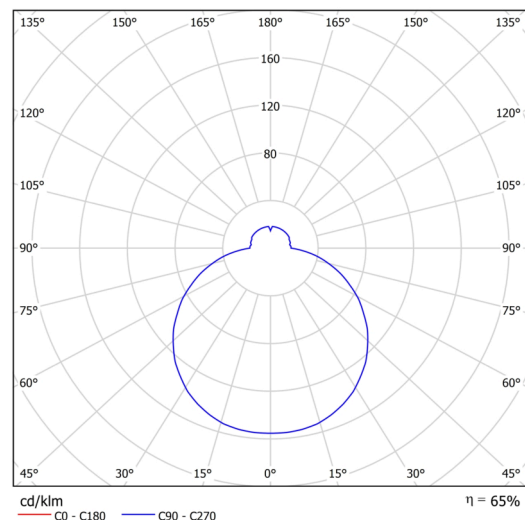

Luminous

Lum. flux of luminaire	3690 lm
Lum. flux of light source	5680 lm
Lum. flux of light source in emergency mode	150 lm
Luminaire efficacy	102 lm/W
Temperature	4000 K
Rated life time LED L80/B10	100000 hours
CRI	Ra80
MacAdam	3
Blue light hazard	Risk group 0