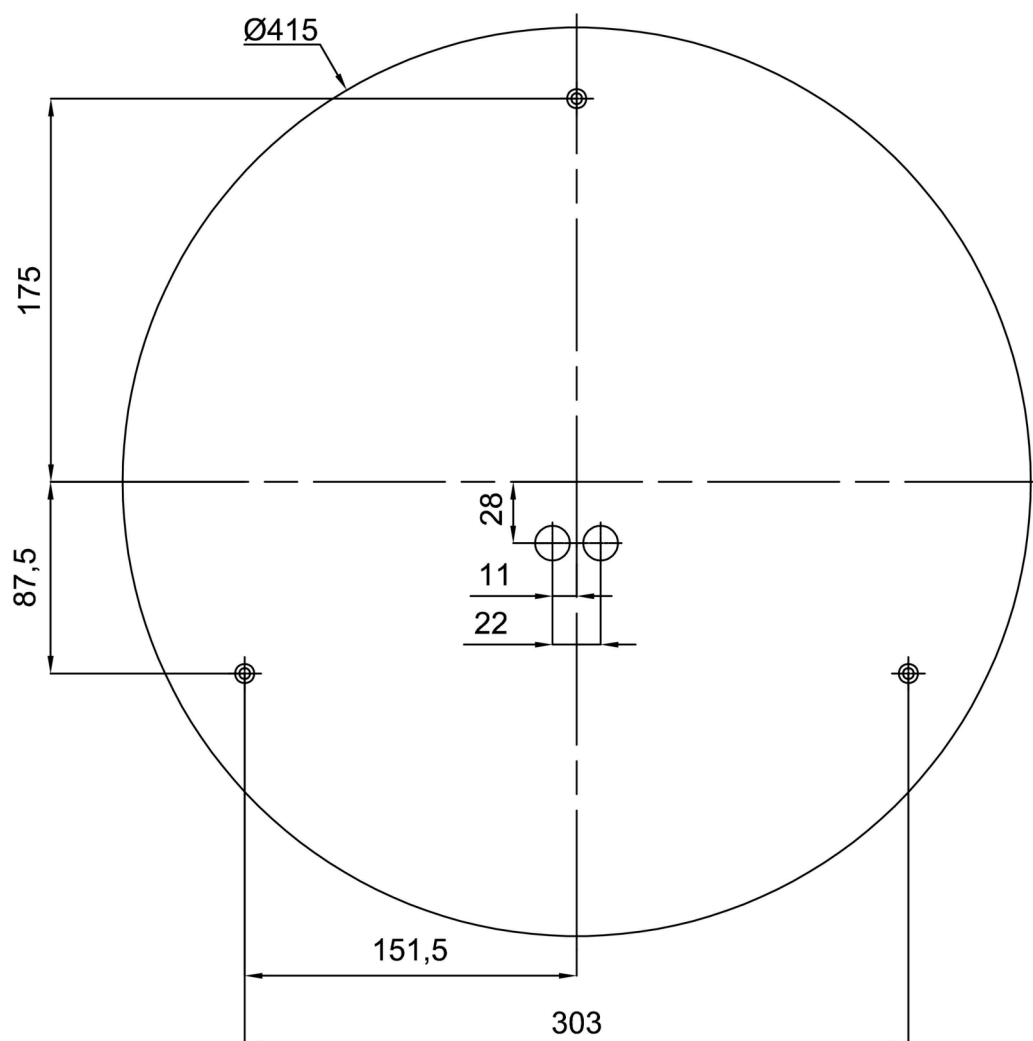

TECHNICAL SHEET

Eulum data for calculation programs are available at www.osmont.cz.

Multipower

Possibility of output adjustment by the user (DIP switch on the current source).

I [mA]	700	600	500	400	
[%]	100	86	71	57	

Logistic

EAN	8591728096847
Weight NTTO	7.5 Kg
Weight BTTO	8 Kg
Number of cartons	1 pcs
Package volume	0.036 m³
Package 1 width	0.515 m
Package 1 length	0.495 m
Package 1 height	0.14 m
Warranty*	60 months

*The warranty for the batteries is valid for 12 months from the date of purchase.

Installation dimensions: