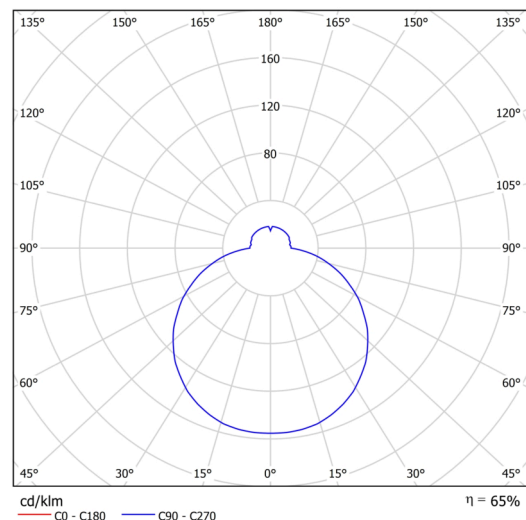

Luminous

Lum. flux of luminaire	3690 lm
Lum. flux of light source	5680 lm
Luminaire efficacy	102 lm/W
Temperature	4000 K
Rated life time LED L80/B10	100000 hours
CRI	Ra80
MacAdam	3
Blue light hazard	Risk group 0