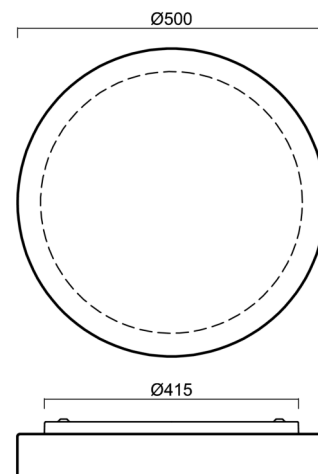

ELSA 5

LED-1L19E700BT16/626 DALI 4K##

WWW.OSMONT.CZ

ELSA 5

Product code: ELS68591

Type: LED-1L19E700BT16/626 DALI 4K##

Short description of the luminaire: White surface-mounted LED light DALI with TRIPLEX OPAL glass shade.

Technical

Types of luminaires	Dimmable
Mounting type	surface mounted
Base material	steel
Shade material	three-layer glass TRIPLEX OPAL
Base color	white Ral9003
Shade color	white
Holding the shade	bayonet
Mounting location	ceiling/wall
Width	500 mm
Length	500 mm
Height	92 mm
Diameter	ø 500 mm
mounting holes (diameter)	3xø5mm
Installation wire (diameter)	2xø16mm
Energy Class	D
Impact strength	IK01

Eulum data for calculation programs are available at www.osmont.cz.

Logistic

EAN	8591728096823
Weight NTTO	7.5 Kg
Weight BTTO	8 Kg
Number of cartons	1 pcs
Package volume	0.036 m ³
Package 1 width	0.515 m
Package 1 length	0.495 m
Package 1 height	0.14 m
Warranty*	60 months

Lampshade

Product code	Name	Color	Description	Picture	Drawing
20103	626	white		