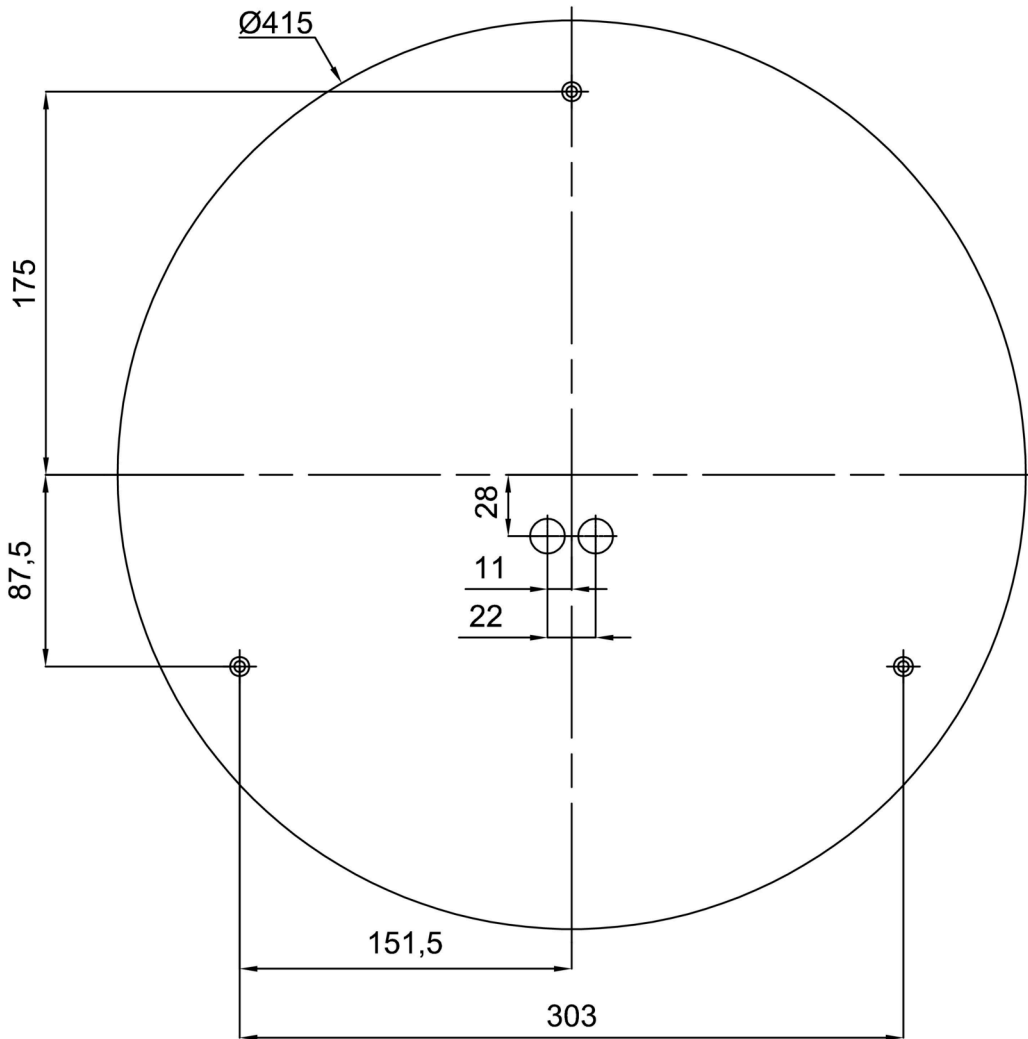

TECHNICAL SHEET

Multipower

Possibility of output adjustment by the user (DIP switch on the current source).

I [mA]	700	600	500	400	
[%]	100	86	71	57	

Logistic

EAN	8591728096809
Weight NTTO	7.5 Kg
Weight BTTO	8 Kg
Number of cartons	1 pcs
Package volume	0.036 m³
Package 1 width	0.515 m
Package 1 length	0.495 m
Package 1 height	0.14 m
Warranty*	60 months

*The warranty for the batteries is valid for 12 months from the date of purchase.

Installation dimensions: