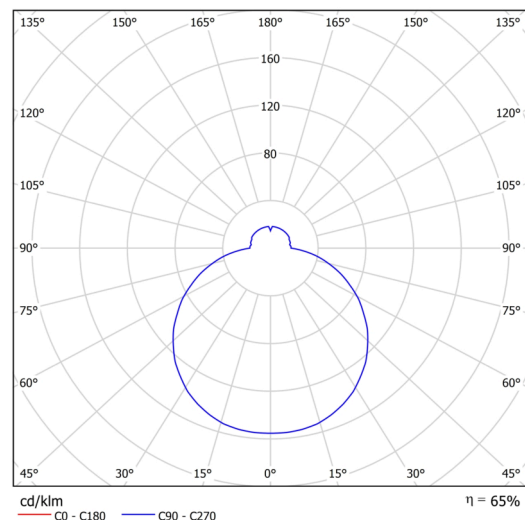

Luminous

Lum. flux of luminaire	3690 lm
Lum. flux of light source	5680 lm
Luminaire efficacy	102 lm/W
Temperature	4000 K
Rated life time LED L80/B10	100000 hours
CRI	Ra80
MacAdam	3
Blue light hazard	Risk group 0