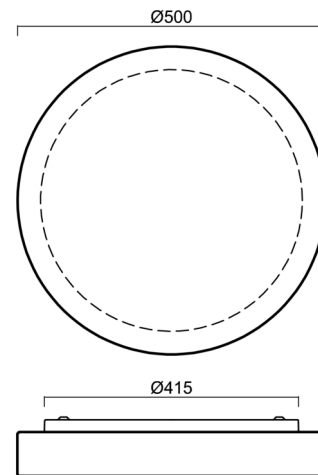

# ELSA 5

Product code: ELS68589

Type: LED-1L19EMP700BT16/626 4K##

Short description of the luminaire: White surface-mounted LED light ON/OFF with TRIPLEX OPAL glass shade.

## Technical

Types of luminaires	Classic on/off
Mounting type	surface mounted
Base material	steel
Shade material	three-layer glass TRIPLEX OPAL
Base color	white Ral9003
Shade color	white
Holding the shade	bayonet
Mounting location	ceiling/wall
Width	500 mm
Length	500 mm
Height	92 mm
Diameter	ø 500 mm
mounting holes (diameter)	3xø5mm
Installation wire (diameter)	2xø16mm
Energy Class	D
Impact strength	IK01