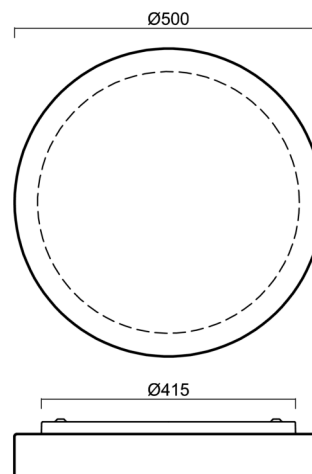

ELSA 5

LED-1L19E500BT16/626 DALI 4K##

WWW.OSMONT.CZ

ELSA 5

Product code: ELS68586

Type: LED-1L19E500BT16/626 DALI 4K##

Short description of the luminaire: White surface-mounted LED light DALI with TRIPLEX OPAL glass shade.

Technical

Types of luminaires	Dimmable
Mounting type	surface mounted
Base material	steel
Shade material	three-layer glass TRIPLEX OPAL
Base color	white Ral9003
Shade color	white
Holding the shade	bayonet
Mounting location	ceiling/wall
Width	500 mm
Length	500 mm
Height	92 mm
Diameter	ø 500 mm
mounting holes (diameter)	3xø5mm
Installation wire (diameter)	2xø16mm
Energy Class	D
Impact strength	IK01

Lampshade

Product code	Name	Color	Description	Picture	Drawing
20103	626	white		