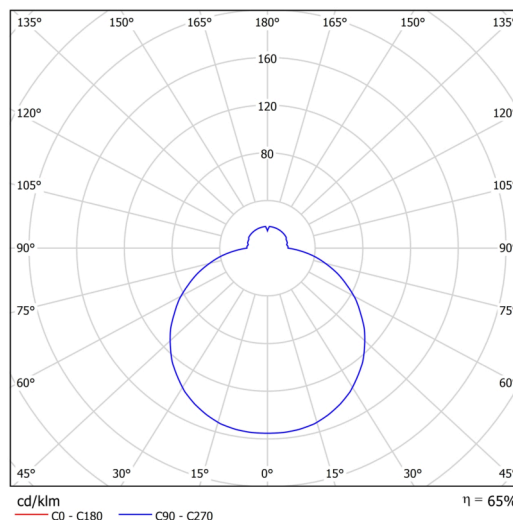

Luminous

Lum. flux of luminaire	2730 lm
Lum. flux of light source	4200 lm
Luminaire efficacy	105 lm/W
Temperature	4000 K
Rated life time LED L80/B10	100000 hours
CRI	Ra80
MacAdam	3
Blue light hazard	Risk group 0

Eulum data for calculation programs are available at www.osmont.cz.