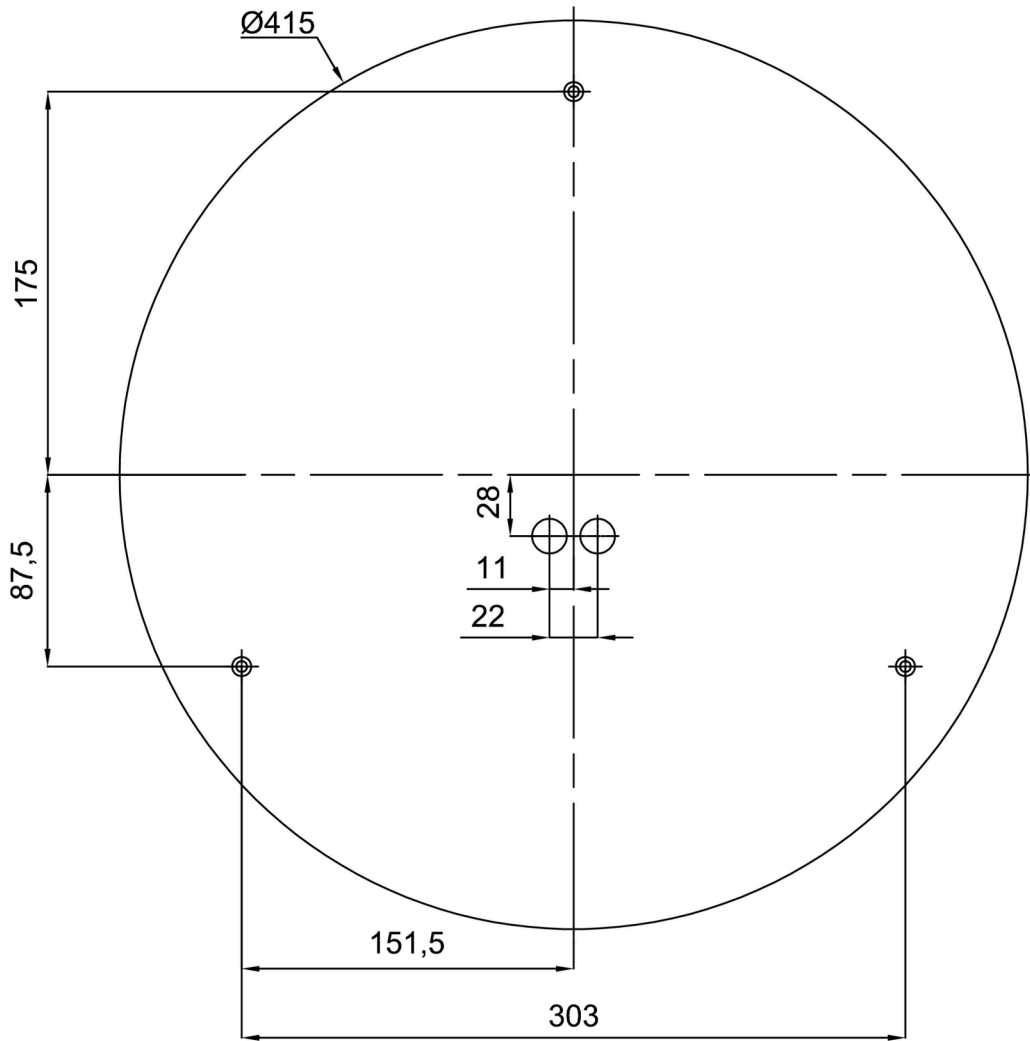

Logistic

EAN	8591728096779
Weight NTTO	7.5 Kg
Weight BTTO	8 Kg
Number of cartons	1 pcs
Package volume	0.036 m³
Package 1 width	0.515 m
Package 1 length	0.495 m
Package 1 height	0.14 m
Warranty*	60 months

*The warranty for the batteries is valid for 12 months from the date of purchase.

Installation dimensions: