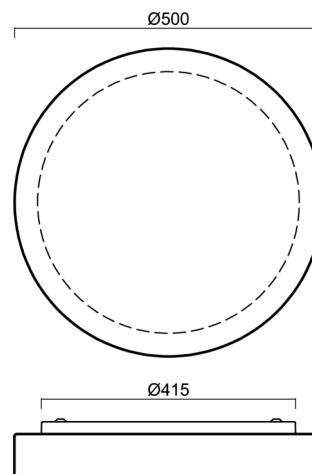

ELSA 5

LED-1L19EMP700BT16/626/NK1W 3K##

WWW.OSMONT.CZ

ELSA 5

Product code: ELS68093

Type: LED-1L19EMP700BT16/626/NK1W 3K##

Short description of the luminaire: White surface-mounted LED light with emergency unit combined with TRIPLEX OPAL glass shade.

Technical

Types of luminaires	Emergency combined
Mounting type	surface mounted
Base material	steel
Shade material	three-layer glass TRIPLEX OPAL
Base color	white Ral9003
Shade color	white
Holding the shade	bayonet
Mounting location	ceiling/wall
Width	500 mm
Length	500 mm
Height	92 mm
Diameter	ø 500 mm
mounting holes (diameter)	3xø5mm
Installation wire (diameter)	2xø16mm
Energy Class	D
Impact strength	IK01

Lampshade

Product code	Name	Color	Description	Picture	Drawing
20103	626	white		