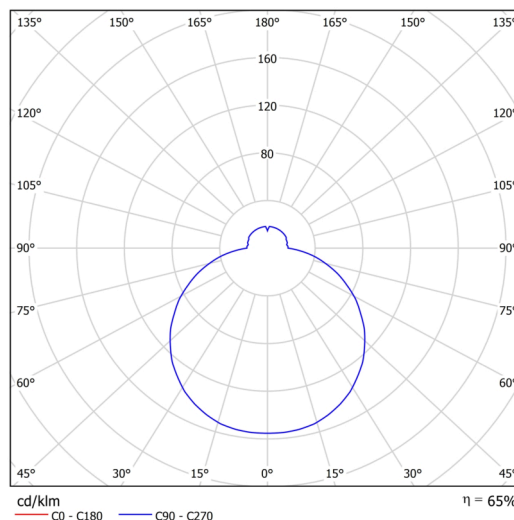

Luminous

Lum. flux of luminaire	3540 lm
Lum. flux of light source	5440 lm
Lum. flux of light source in emergency mode	150 lm
Luminaire efficacy	98 lm/W
Temperature	3000 K
Rated life time LED L80/B10	100000 hours
CRI	Ra80
MacAdam	3
Blue light hazard	Risk group 0