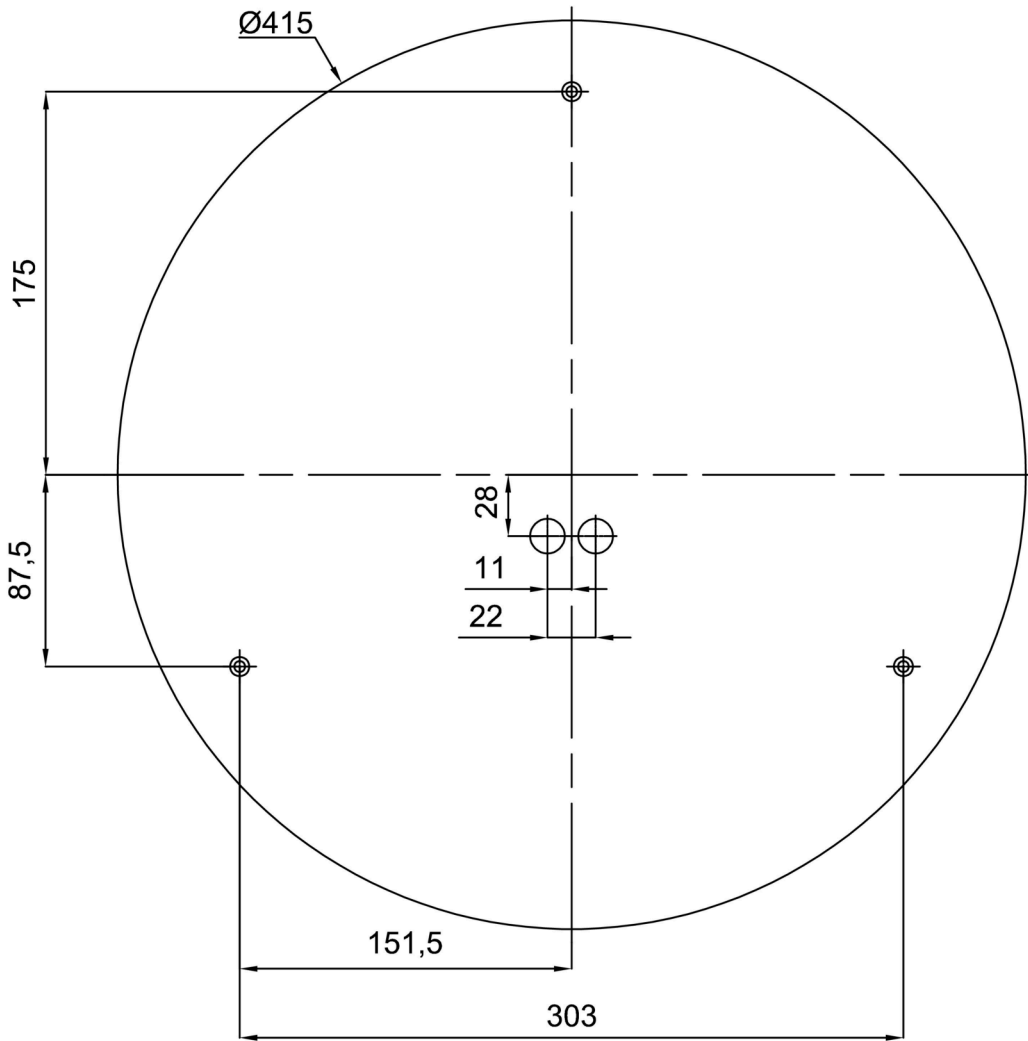

Logistic

EAN	8591728096144
Weight NTTO	7.5 Kg
Weight BTTO	8 Kg
Number of cartons	1 pcs
Package volume	0.036 m³
Package 1 width	0.515 m
Package 1 length	0.495 m
Package 1 height	0.14 m
Warranty*	60 months

*The warranty for the batteries is valid for 12 months from the date of purchase.

Installation dimensions: