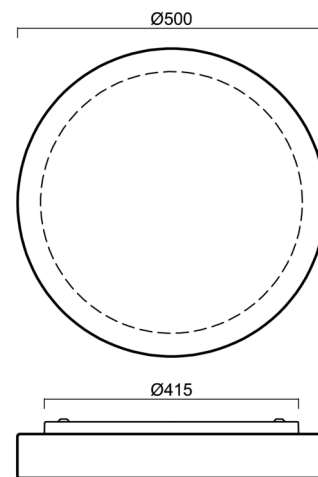

ELSA 5

LED-1L19E700BT16/626 DALI 3K##

WWW.OSMONT.CZ

ELSA 5

Product code: ELS68091

Type: LED-1L19E700BT16/626 DALI 3K##

Short description of the luminaire: White surface-mounted LED light DALI with TRIPLEX OPAL glass shade.

Technical

Types of luminaires	Dimmable
Mounting type	surface mounted
Base material	steel
Shade material	three-layer glass TRIPLEX OPAL
Base color	white Ral9003
Shade color	white
Holding the shade	bayonet
Mounting location	ceiling/wall
Width	500 mm
Length	500 mm
Height	92 mm
Diameter	ø 500 mm
mounting holes (diameter)	3xø5mm
Installation wire (diameter)	2xø16mm
Energy Class	D
Impact strength	IK01

Lampshade

Product code	Name	Color	Description	Picture	Drawing
20103	626	white		