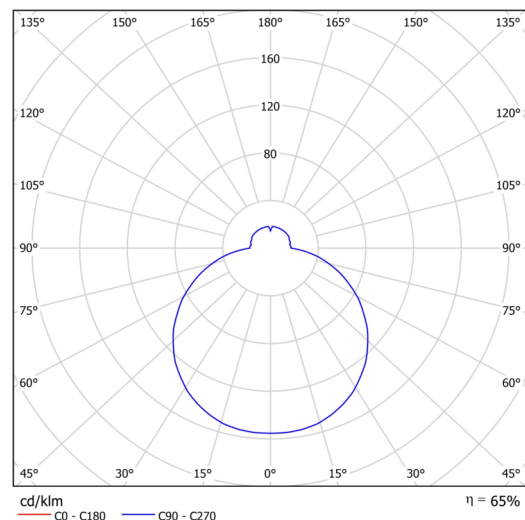

Luminous

Lum. flux of luminaire	3540 lm
Lum. flux of light source	5440 lm
Luminaire efficacy	98 lm/W
Temperature	3000 K
Rated life time LED L80/B10	100000 hours
CRI	Ra80
MacAdam	3
Blue light hazard	Risk group 0