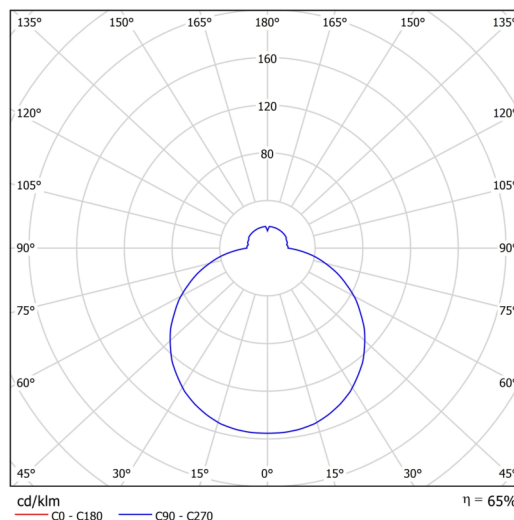

Luminous

Lum. flux of luminaire	3540 lm
Lum. flux of light source	5440 lm
Luminaire efficacy	98 lm/W
Temperature	3000 K
Rated life time LED L80/B10	100000 hours
CRI	Ra80
MacAdam	3
Blue light hazard	Risk group 0