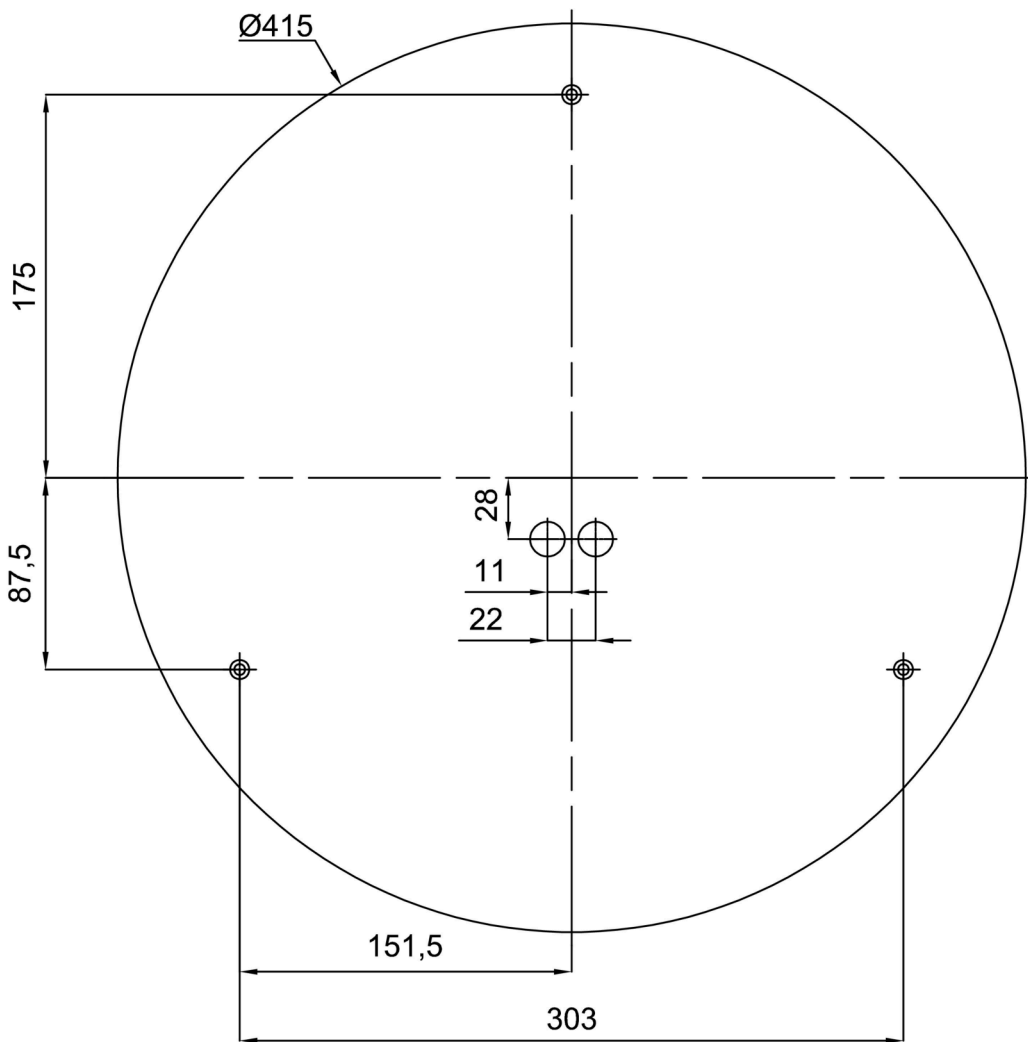

TECHNICAL SHEET

Multipower

Possibility of output adjustment by the user (DIP switch on the current source).

I [mA]	700	600	500	400	
[%]	100	86	71	57	

Logistic

EAN	8591728096137
Weight NTTO	7.5 Kg
Weight BTTO	8 Kg
Number of cartons	1 pcs
Package volume	0.036 m³
Package 1 width	0.515 m
Package 1 length	0.495 m
Package 1 height	0.14 m
Warranty*	60 months

*The warranty for the batteries is valid for 12 months from the date of purchase.

Installation dimensions: