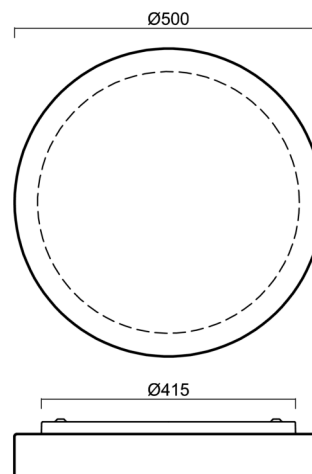

# ELSA 5

Product code: ELS68090

Type: LED-1L19EMP700BT16/626 HF 3K##

Short description of the luminaire: White surface-mounted LED light with sensor with TRIPLEX OPAL glass shade.

## Technical

Types of luminaires	Sensor
Mounting type	surface mounted
Base material	steel
Shade material	three-layer glass TRIPLEX OPAL
Base color	white Ral9003
Shade color	white
Holding the shade	bayonet
Mounting location	ceiling/wall
Width	500 mm
Length	500 mm
Height	92 mm
Diameter	ø 500 mm
mounting holes (diameter)	3xø5mm
Installation wire (diameter)	2xø16mm
Energy Class	D
Impact strength	IK01