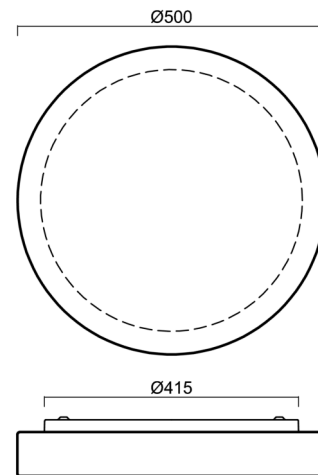

ELSA 5

LED-1L19EMP700BT16/626 3K##

WWW.OSMONT.CZ

ELSA 5

Product code: ELS68089

Type: LED-1L19EMP700BT16/626 3K##

Short description of the luminaire: White surface-mounted LED light ON/OFF with TRIPLEX OPAL glass shade.

Technical

Types of luminaires	Classic on/off
Mounting type	surface mounted
Base material	steel
Shade material	three-layer glass TRIPLEX OPAL
Base color	white Ral9003
Shade color	white
Holding the shade	bayonet
Mounting location	ceiling/wall
Width	500 mm
Length	500 mm
Height	92 mm
Diameter	ø 500 mm
mounting holes (diameter)	3xø5mm
Installation wire (diameter)	2xø16mm
Energy Class	D
Impact strength	IK01

Lampshade

Product code	Name	Color	Description	Picture	Drawing
20103	626	white		