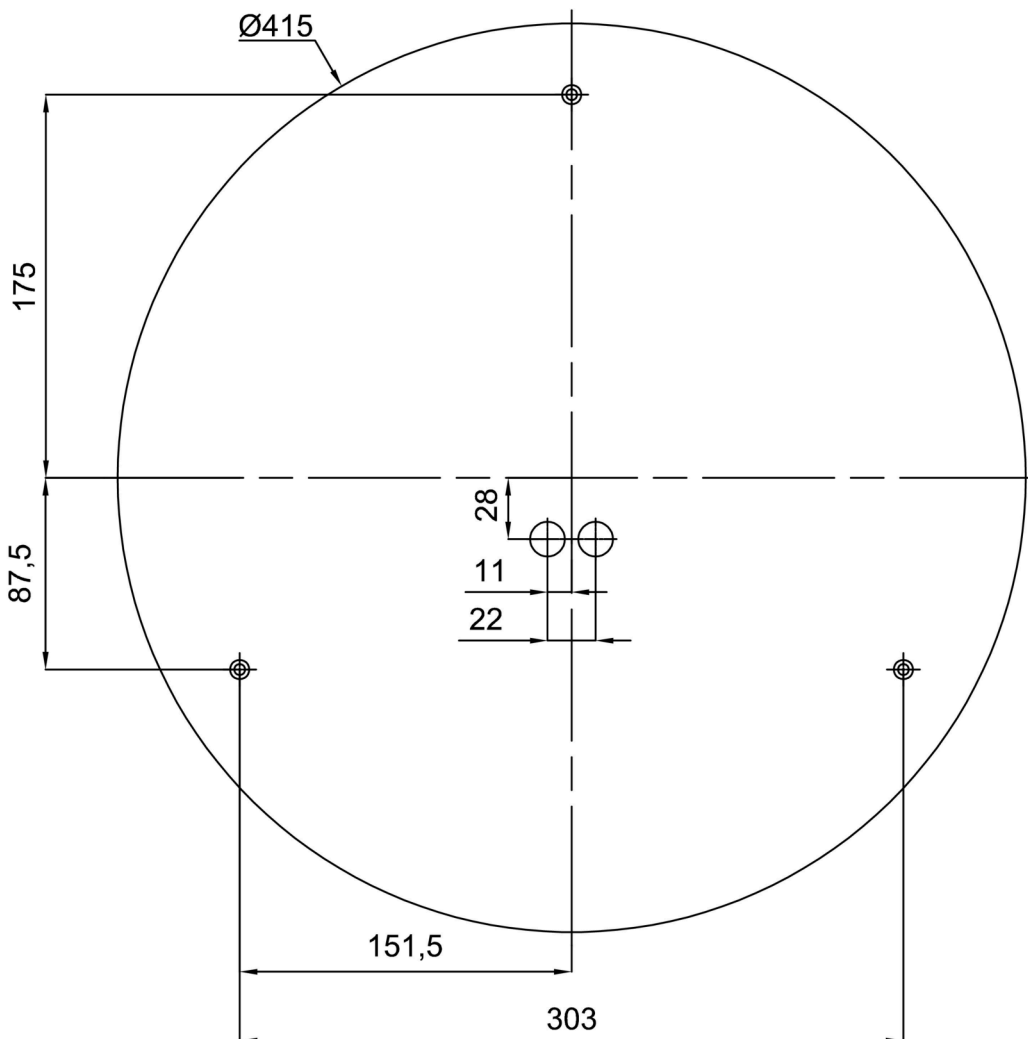

TECHNICAL SHEET

Multipower

Possibility of output adjustment by the user (DIP switch on the current source).

I [mA]	700	600	500	400	
[%]	100	86	71	57	

Logistic

EAN	8591728096120
Weight NTTO	7.5 Kg
Weight BTTO	8 Kg
Number of cartons	1 pcs
Package volume	0.036 m³
Package 1 width	0.515 m
Package 1 length	0.495 m
Package 1 height	0.14 m
Warranty*	60 months

*The warranty for the batteries is valid for 12 months from the date of purchase.

Installation dimensions: