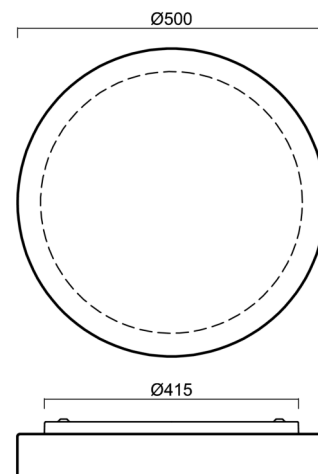

ELSA 5

LED-1L19E500BT16/626 DALI 3K##

WWW.OSMONT.CZ

ELSA 5

Product code: ELS68086

Type: LED-1L19E500BT16/626 DALI 3K##

Short description of the luminaire: White surface-mounted LED light DALI with TRIPLEX OPAL glass shade.

Technical

Types of luminaires	Dimmable
Mounting type	surface mounted
Base material	steel
Shade material	three-layer glass TRIPLEX OPAL
Base color	white Ral9003
Shade color	white
Holding the shade	bayonet
Mounting location	ceiling/wall
Width	500 mm
Length	500 mm
Height	92 mm
Diameter	ø 500 mm
mounting holes (diameter)	3xø5mm
Installation wire (diameter)	2xø16mm
Energy Class	D
Impact strength	IK01

Lampshade

Product code	Name	Color	Description	Picture	Drawing
20103	626	white		