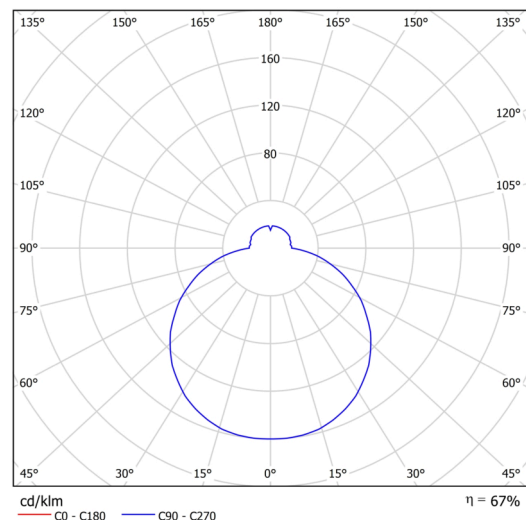

Luminous

Lum. flux of luminaire	2620 lm
Lum. flux of light source	3910 lm
Lum. flux of light source in emergency mode	200 lm
Temperature	4000 K
Rated life time LED L80/B10	100000 hours
CRI	Ra80
MacAdam	3
Blue light hazard	Risk group 0

Eulum data for calculation programs are available at www.osmont.cz.