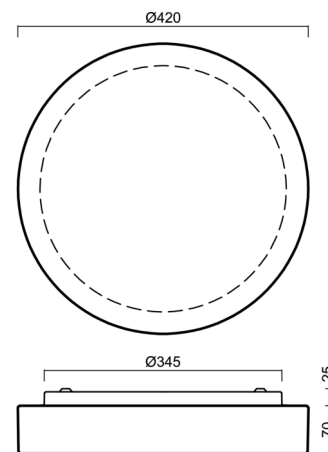

ELSA 4

LED-1L16E500BT15/029 NK3HST HF 4K#

WWW.OSMONT.CZ

ELSA 4

Product code: ELS73015

Type: LED-1L16E500BT15/029 NK3HST HF 4K#

Short description of the luminaire: White colour | ceiling or wall LED light with emergency backup combined (with Self-test) with HF sensor |TRIPLEX OPAL hand blown glass shade|

Technical

Types of luminaires	Emergency combined + sensor
Mounting type	surface mounted
Base material	steel
Shade material	three-layer glass TRIPLEX OPAL
Base color	white Ral9003
Shade color	white
Holding the shade	bayonet
Mounting location	ceiling/wall
Width	420 mm
Length	420 mm
Height	90 mm
mounting holes (diameter)	3xØ5mm
Cable entrance	2xØ16mm
Energy Class	D
Impact strength	IK01
Operating temperature	from -20°C to +30°C

Eulum data for calculation programs are available at www.osmont.cz.

Logistic

EAN	8591728151119
Weight NTTO	3.7 Kg
Weight BTTO	4.1 Kg
Number of cartons	1 pcs
Package volume	0.023 m ³
Package 1 width	0.435 m
Package 1 length	0.435 m
Package 1 height	0.12 m
Warranty*	60 months