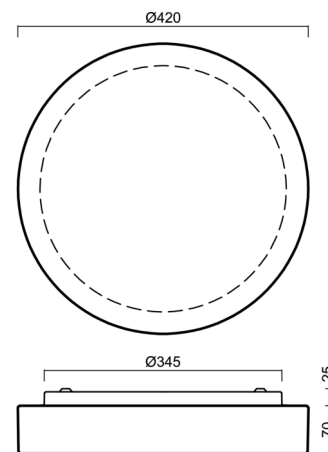

ELSA 4

LED-1L16E500BT15/029 NK3HST 4K#

WWW.OSMONT.CZ

ELSA 4

Product code: ELS73014

Type: LED-1L16E500BT15/029 NK3HST 4K#

Short description of the luminaire: White colour | ceiling or wall LED light with emergency backup combined (with Self-test) | TRIPLEX OPAL hand blown glass shade|

Technical

Types of luminaires	Emergency combined
Mounting type	surface mounted
Base material	steel
Shade material	three-layer glass TRIPLEX OPAL
Base color	white Ral9003
Shade color	white
Holding the shade	bayonet
Mounting location	ceiling/wall
Width	420 mm
Length	420 mm
Height	90 mm
mounting holes (diameter)	3xØ5mm
Cable entrance	2xØ16mm
Energy Class	D
Impact strength	IK01
Operating temperature	from 0°C to +30°C

Eulum data for calculation programs are available at www.osmont.cz.

Logistic

EAN	8591728151102
Weight NTTO	3.7 Kg
Weight BTTO	4.1 Kg
Number of cartons	1 pcs
Package volume	0.023 m ³
Package 1 width	0.435 m
Package 1 length	0.435 m
Package 1 height	0.12 m
Warranty*	60 months