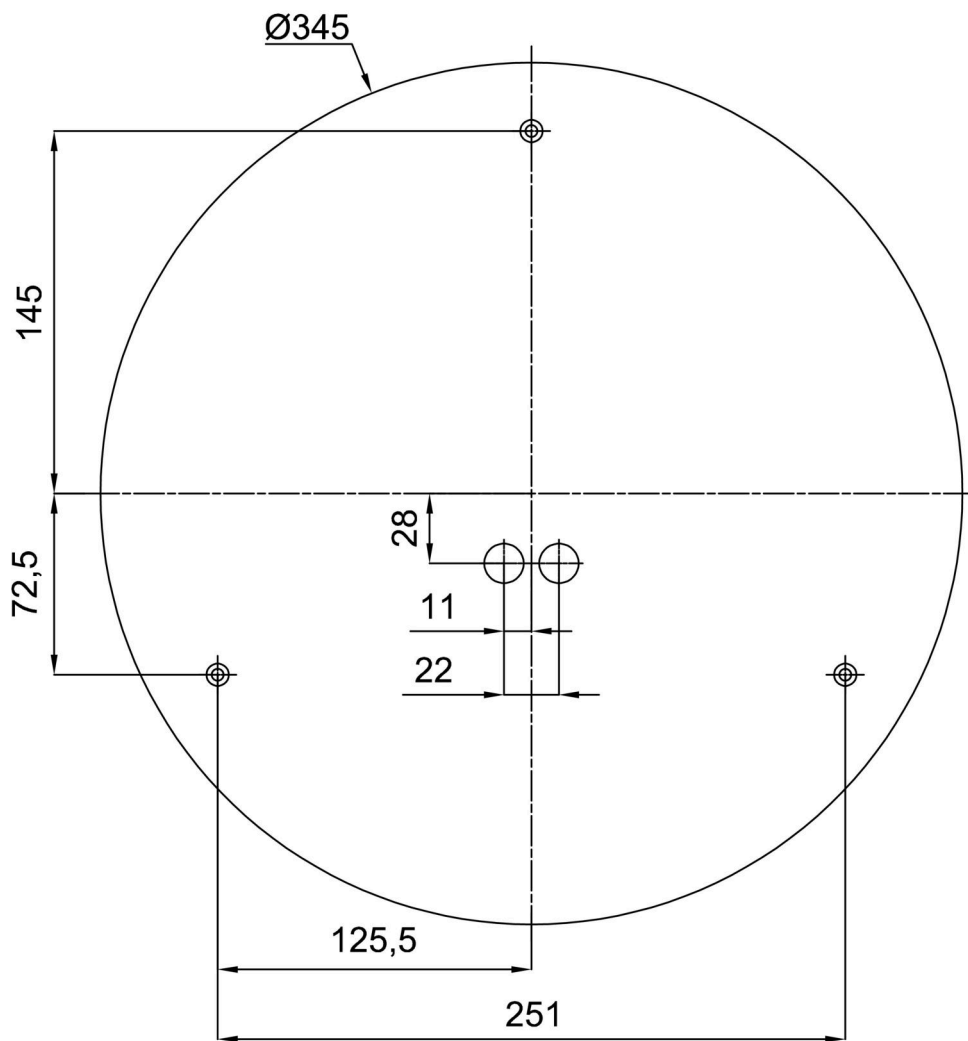

Technical

Types of luminaires	Emergency combined
Mounting type	surface mounted
Base material	steel
Shade material	three-layer glass TRIPLEX OPAL
Base color	white Ral9003
Shade color	white
Holding the shade	bayonet
Mounting location	ceiling/wall
Width	420 mm
Length	420 mm
Height	90 mm
mounting holes (diameter)	3xØ5mm
Cable entrance	2xØ16mm
Energy Class	D
Impact strength	IK01
Operating temperature	from 0°C to +30°C

Eulum data for calculation programs are available at www.osmont.cz.

Logistic

EAN	8591728151102
Weight NTTO	3.7 Kg
Weight BTTO	4.1 Kg
Number of cartons	1 pcs
Package volume	0.023 m ³
Package 1 width	0.435 m
Package 1 length	0.435 m
Package 1 height	0.12 m
Warranty*	60 months

*The warranty for the batteries is valid for 12 months from the date of purchase.

Installation dimensions:

Additional assortment:

Decorative collar

Product code	Name	Color	Description	Picture	Drawing
30140	B15/X14	polished stainless steel	the collar is held by the shade		
30139	B15/X4	white Ral9003	the collar is held by the shade		
30142	B15/X13	grey	the collar is held by the shade		
30141	B15/X12	polished brass	the collar is held by the shade		