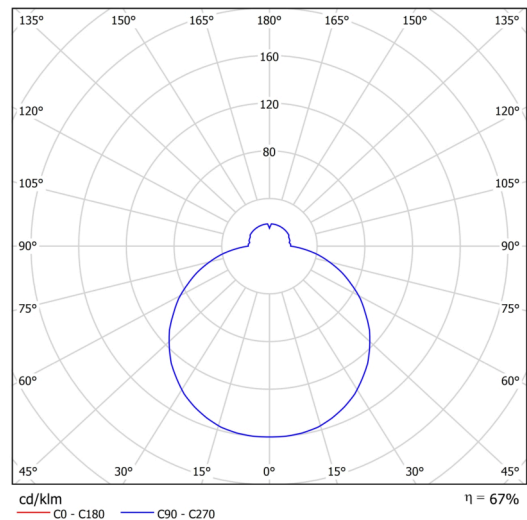

Luminous

Lum. flux of luminaire	1860 lm
Lum. flux of light source	2770 lm
Lum. flux of light source in emergency mode	200 lm
Temperature	4000 K
Rated life time LED L80/B10	100000 hours
CRI	Ra80
MacAdam	3
Blue light hazard	Risk group 0

Eulum data for calculation programs are available at www.osmont.cz.