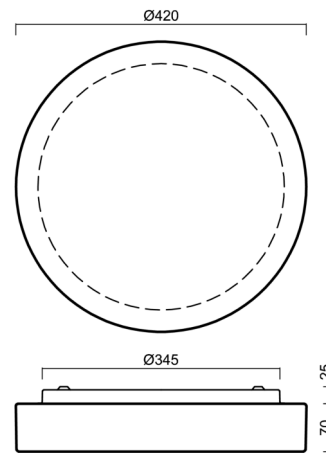

ELSA 4

LED-1L16E350BT15/029 NK3HST HF 4K#

WWW.OSMONT.CZ

ELSA 4

Product code: ELS73013

Type: LED-1L16E350BT15/029 NK3HST HF 4K#

Short description of the luminaire: White colour | ceiling or wall LED light with emergency backup combined (with Self-test) with HF sensor |TRIPLEX OPAL hand blown glass shade|

Technical

Types of luminaires	Emergency combined + sensor
Mounting type	surface mounted
Base material	steel
Shade material	three-layer glass TRIPLEX OPAL
Base color	white Ral9003
Shade color	white
Holding the shade	bayonet
Mounting location	ceiling/wall
Width	420 mm
Length	420 mm
Height	90 mm
mounting holes (diameter)	3xØ5mm
Cable entrance	2xØ16mm
Energy Class	D
Impact strength	IK01
Operating temperature	from -20°C to +30°C

Eulum data for calculation programs are available at www.osmont.cz.

Logistic

EAN	8591728151096
Weight NTTO	3.7 Kg
Weight BTTO	4.1 Kg
Number of cartons	1 pcs
Package volume	0.023 m ³
Package 1 width	0.435 m
Package 1 length	0.435 m
Package 1 height	0.12 m
Warranty*	60 months