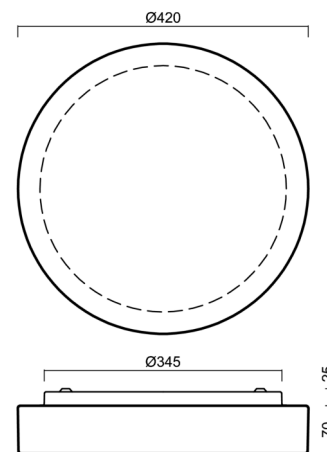

## Technical

Types of luminaires	Emergency combined + sensor
Mounting type	surface mounted
Base material	steel
Shade material	three-layer glass TRIPLEX OPAL
Base color	white Ral9003
Shade color	white
Holding the shade	bayonet
Mounting location	ceiling/wall
Width	420 mm
Length	420 mm
Height	90 mm
mounting holes (diameter)	3xØ5mm
Cable entrance	2xØ16mm
Energy Class	D
Impact strength	IK01
Operating temperature	from -20°C to +30°C