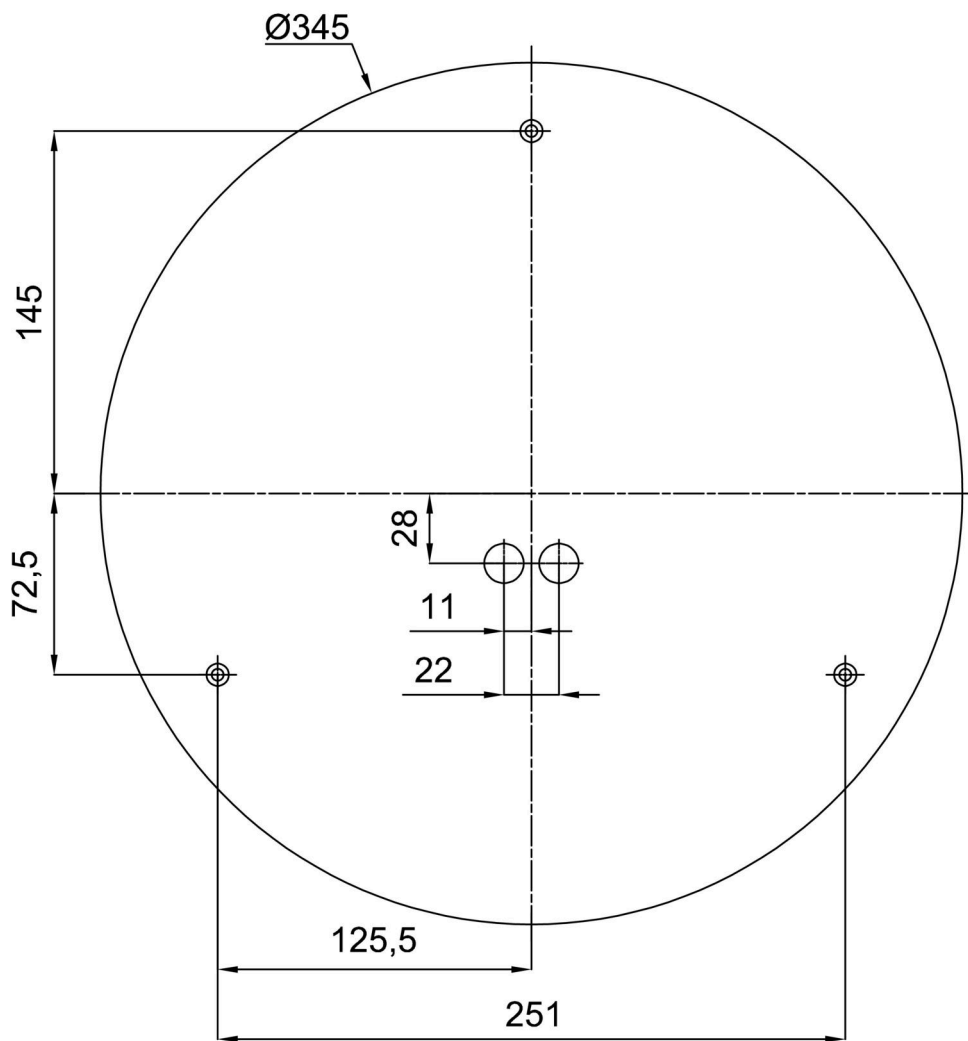

Logistic

EAN	8591728150914
Weight NTTO	3.7 Kg
Weight BTTO	4.1 Kg
Number of cartons	1 pcs
Package volume	0.023 m³
Package 1 width	0.435 m
Package 1 length	0.435 m
Package 1 height	0.12 m
Warranty*	60 months

*The warranty for the batteries is valid for 12 months from the date of purchase.

Installation dimensions: