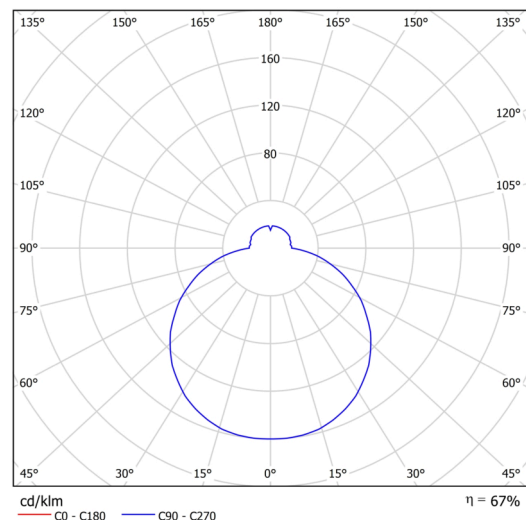

Luminous

Lum. flux of luminaire	2510 lm
Lum. flux of light source	3750 lm
Lum. flux of light source in emergency mode	200 lm
Temperature	3000 K
Rated life time LED L80/B10	100000 hours
CRI	Ra80
MacAdam	3
Blue light hazard	Risk group 0

Eulum data for calculation programs are available at www.osmont.cz.